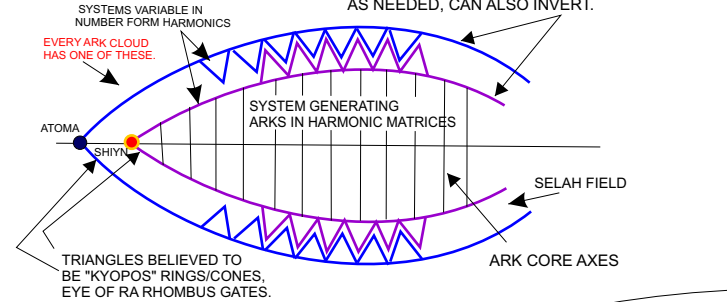

AB'MU'OR GRIDS USED IN A DIONE COUPLET:

WHEN PHYSICAL HUMANS ARE COMBINED WITH INNER-PLANES MASTERS IN A DIONE COUPLET, THE MASTERS' ESSENTIAL POINTS OVER THE HEADS ARE MERGED AT THIS HIGHER POINT, CREATING THE OUTER ARCH.

THE HUMAN'S ESSENTIAL CHAKRA'S OVER-POINT MERGE IN THE LOWER POLE TO CREATE THE INNER ARCH.

BASIC SYSTEM AS IMAGED:

SIMPLE DUAL, DIPOLE DIONE COUPLET