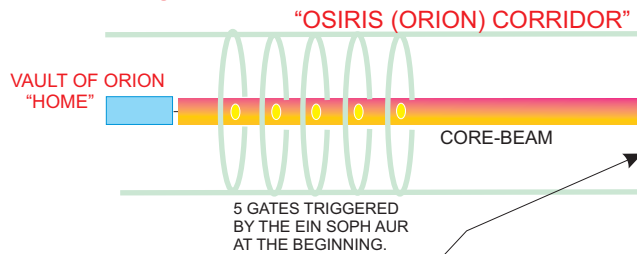

**ATON VESICA**

**TENTATIVE WORKSHEET (UNDER CONSTRUCTION, ROUGH DRAFT)**

**AXIATONAL TEMPLATE FOR MAZURIEL "POOL OF STARS" RESONANT UNIFICATION.**

(USE WITH A DUAL, DIPOLE DIONE COUPLET, WITH INNERPLANES MASTERS FOR NEEDED ENERGY MANAGEMENT, ETC. )

**MERGING**  
INDIVIDUAL OPTIONAL SYMBOL TO KEY IN THE FORMAT AND SEQUENCING. (MAKE UP YOUR OWN)

HEART-COHERENCE: BASIC BLUE-FIRE STAR SEED POINT: BLUE HOLE IN THE ARK CORE ATOMA and STAR IN THE OSIRIS-REM-NEBKET HEART.

(THE PRIMARY RHOMBIC EYE-OF-RA GENERATED IN THE TETRATRYON SIGEFIELD AND KOBOL SPHERE. THIS GRAPHIC EXPANDS THE SYSTEM FOR A CUBE.)