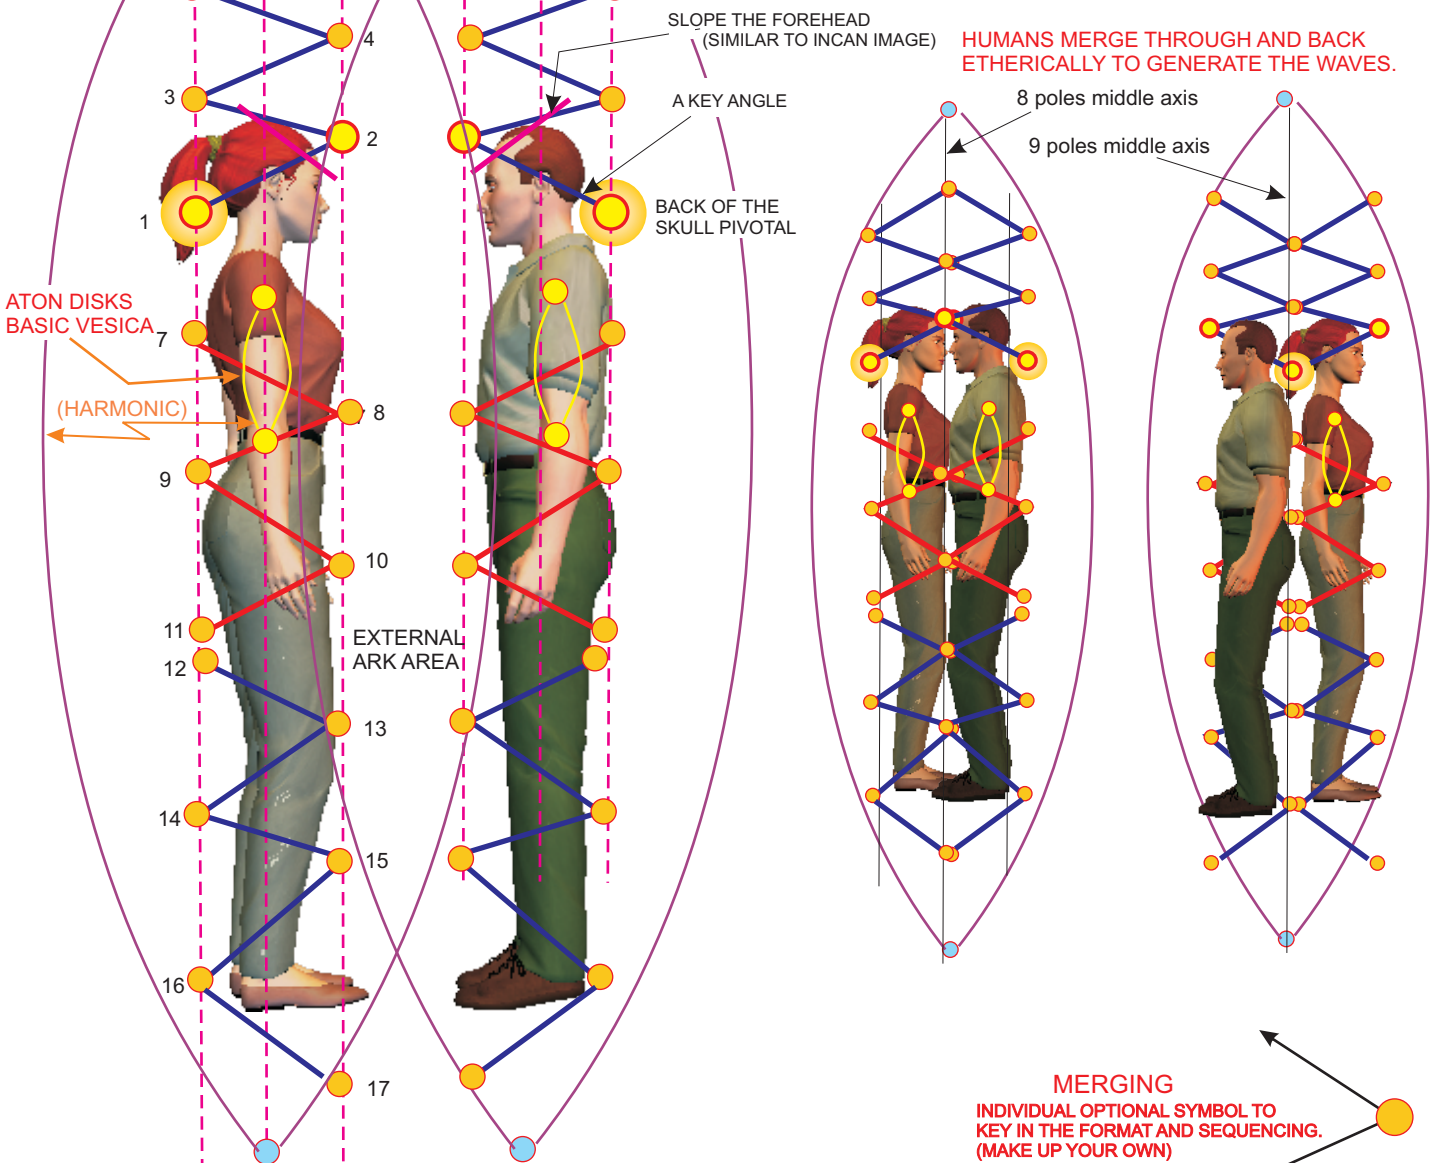

**ATON VESICA**

**TENTATIVE WORKSHEET (UNDER CONSTRUCTION, ROUGH DRAFT)**

**AXIATONAL TEMPLATE FOR MAZURIEL "POOL OF STARS" RESONANT UNIFICATION.**

(USE WITH A DUAL, DIPOLE DIONE COUPLET, WITH INNERPLANES MASTERS FOR NEEDED ENERGY MANAGEMENT, ETC. )

**MERGING**  
INDIVIDUAL OPTIONAL SYMBOL TO KEY IN THE FORMAT AND SEQUENCING. (MAKE UP YOUR OWN)

HEART-COHERENCE: BASIC BLUE-FIRE STAR SEED POINT: BLUE HOLE IN THE ARK CORE ATOMA and STAR IN THE OSIRIS-REM-NEBKET HEART.

(THE PRIMARY RHOMBIC EYE-OF-RA GENERATED IN THE TETRATRYON SIGEFIELD AND KOBOL SPHERE. THIS GRAPHIC EXPANDS THE SYSTEM FOR A CUBE.)