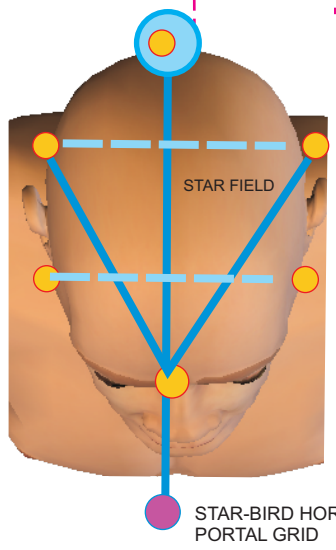

**ATON VESICA**

**TENTATIVE WORKSHEET (UNDER CONSTRUCTION, ROUGH DRAFT)**

**AXIATONAL TEMPLATE FOR MAZURIEL "POOL OF STARS" RESONANT UNIFICATION.**

(USE WITH A DUAL, DIPOLE DIONE COUPLET, WITH INNERPLANES MASTERS FOR NEEDED ENERGY MANAGEMENT, ETC. )

**MERGING**  
INDIVIDUAL OPTIONAL SYMBOL TO KEY IN THE FORMAT AND SEQUENCING. (MAKE UP YOUR OWN)

HEART-COHERENCE: BASIC BLUE-FIRE STAR SEED POINT: BLUE HOLE IN THE ARK CORE ATOMA and STAR IN THE OSIRIS-REM-NEBKET HEART.

(THE PRIMARY RHOMBIC EYE-OF-RA GENERATED IN THE TETRATRYON SIGEFIELD AND KOBOL SPHERE. THIS GRAPHIC EXPANDS THE SYSTEM FOR A CUBE.)