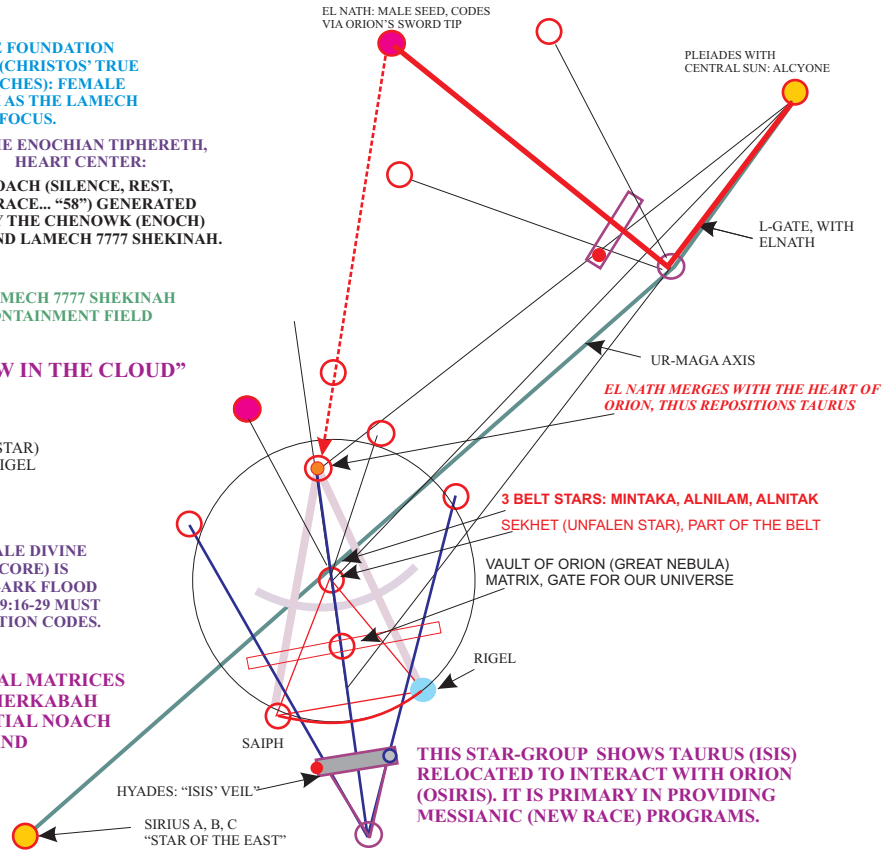

"BELT MATRIX" UNIFIES THE UR-MAGA, TAURUS AND ORION AXIS INCLUDING THE VAULT OF ORION, AND THE RIGEL-BETELGEUSE "CROSS" THROUGH THE BELT.

CANAAN AS THE FOUNDATION AND VINEYARD (CHRISTOS' TRUE VINE AND BRANCHES); FEMALE 3-CHEN MATRIX AS THE LAMECH 7777 SHEKINAH FOCUS.

NAME, INDIVIDUALIZATION

FIRE: SUN (STAR), FATHER OF CANAAN, SON OF NOACH.

THE KEY ENOCH-LAMECH (MALE-FEMALE DIVINE COUPLET AS THE ENOCHIAN MASTERS CORE) IS GENERATED BY THE EDEN AND NOACH-ARK FLOOD NEW RACE/UNIVERSE TEMPLATE. GEN 9:16-29 MUST BE TRANSLATED USING HEBRAIC CREATION CODES.

FEMALE HEART 3-POLES AS NOACH'S FORM BUILDING 3 SONS CREATING MALKUTH (CANAAN: VINEYARD AND THE FOUNDATION)

THESE KA'TIIM UNIFIED HEART SYSTEMS REPRESENTS TWO OF SEVERAL MATRICES IN THE WINGED-ARCHIA USED TO ORGANIZE THE OVERALL 9TH ARK-MERKABAH FIELD. IT USES THE BASIC "UR-MAGA" STELLAR GRID AND THE ESSENTIAL NOACH CREATION FORMULA IN GENESIS FORMED BY THE CHENOWK (MALE) AND LAMECH (SHEKINAH) COUPLET (TREE IN GEN 1-9).

THE OTHER SYSTEM (BELOW) IS THE "TRANSFIGURATION" GROUP FOUND IN MATTHEW 17:1-13.

THIS STAR-GROUP SHOWS TAURUS (ISIS) RELOCATED TO INTERACT WITH ORION (OSIRIS), IT IS PRIMARY IN PROVIDING MESSIANIC (NEW RACE) PROGRAMS.