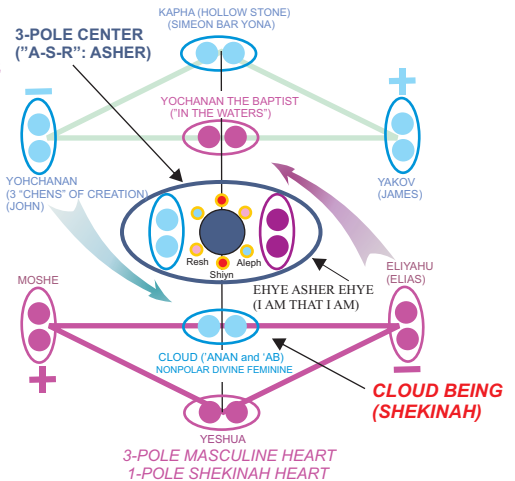

3-POLE FEMINE HEART 1-POLE MASCULINE HEART

A SIMPLE SKETCH OF THE WINGED-ARCHIA ARK ENERGETIC SYSTEM.