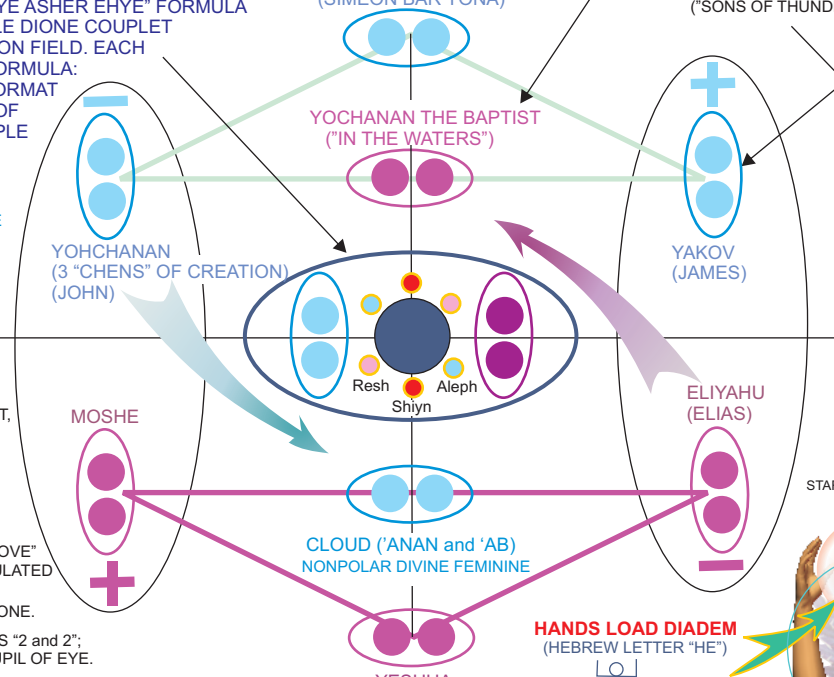

**EYHE ASHER/RESHA EHYE
(I AM THAT I AM)**

"ASHER" SPELLED WITH THE ALEPH AND AYIN:

ASHER: CEDAR TREE, BE STRAIGHT, LEVEL, HONEST, PROSPER, HAPPY, (THAT, WHO, WHEN, WHERE, ETC.)

ASHER: TEN, ACCUMULATE, TITHE, GROW RICH, INSTRUMENT OF 10 STRINGS, DECACHORD.

→ INTERPRETED: THE "HIGH GROVE" OF 10 TREES, A TREE OF 10 ACCUMULATED SEPHERAH, A LYRE OF 10 STRINGS.

THE "RESHA" IS THE CHIEF HEAD STONE.

'AB = 72 YESHUA SENT 72 DISCIPLES "2 and 2"; 2+2= "BA-BA": TO HOLLOW, GATE, PUPIL OF EYE. (LUKE 10:1-11)

MALE: "STREAMING, POWER" ACCESS
FEMALE: "GENERATOR"

"The Eastfield crop formation is the AL'KU TERRA. This is the schematic for a working New Earth Ark MERKABAH able to not only travel inter-dimensionally but transport whole star fields from one dimension to another. These both define the orbital patterns of two large universal stellar systems...one contains the milky way and many, many other galaxies, and the other contains another large system that is in a parallel universe. (The inner star-field grid describes) The web of space where the connective points between these two universal fields are given. These are wormholes between the two universes." (THR/Maia)

HEART COHERENCY FOCUS

HANDS LOAD DIADEM
(HEBREW LETTER "HE")

MAGNA-SOUL

KA'TIIM SPHERE