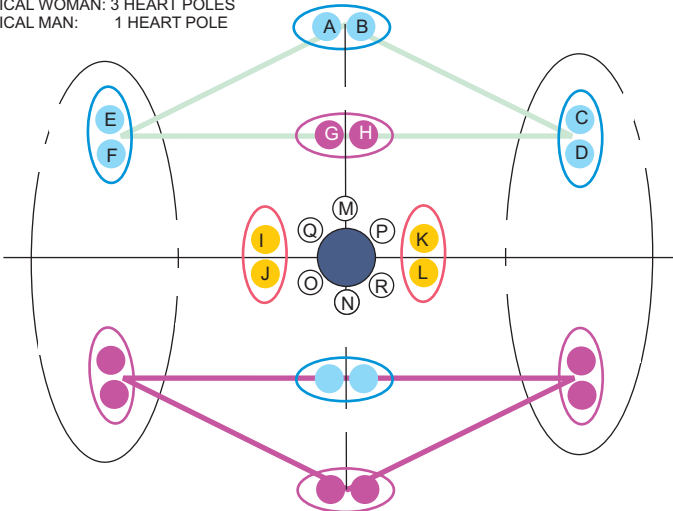

**THIS IS A MODEL ONLY AS AN EXAMPLE  
PHYSICAL DISCIPLES IN FEMININE MODE OVERALL**

THE DUAL-DIPOLE DIONE COUPLETS IN THE CENTER USES THE NAME OF GOD "EHYE ASHER EHYE" FORMULA (I AM THAT I AM), WITH A TRIPLE DIONE COUPLET IN THE ASHER/RESHA CREATION FIELD. EACH COUPLET HOLDS A LETTER FORMULA: ALEPH, SHIYN, RESH. THIS FORMAT ALSO CALLED "THE ANCHOR OF GOD" IN THE PAST MORE SIMPLE CONSTRUCT.

**ASHER:** TEN, ACCUMULATE, TITHE, GROW RICH, INSTRUMENT OF 10 STRINGS, DECACHORD.

→ INTERPRETED: THE "HIGH GROVE" OF 10 TREES, A TREE OF 10 ACCUMULATED SEPHERAH, A LYRE OF 10 STRINGS.

THE "RESHA" IS THE CHIEF HEAD STONE.

'AB = 72 YESHUA SENT 72 DISCIPLES "2 and 2"; 2+2= "BA-BA": TO HOLLOW, GATE, PUPIL OF EYE. (LUKE 10:1-11)

MALE: "STREAMING, POWER" ACCESS  
FEMALE: "GENERATOR"

AL'KU TERRA formation

"The Eastfield crop formation is the AL'KU TERRA. This is the schematic for a working New Earth Ark MERKABAH able to not only travel inter-dimensionally but transport whole star fields from one dimension to another. These both define the orbital patterns of two large universal stellar systems...one contains the milky way and many, many other galaxies, and the other contains another large system that is in a parallel universe. (The inner star-field grid describes) The web of space where the connective points between these two universal fields are given. These are wormholes between the two universes." (THR/Maia)

HEART COHERENCY FOCUS

HANDS LOAD DIADEM  
(HEBREW LETTER "HE")

MAGNA-SOUL

KA'TIIM SPHERE

**PHYSICALS GROUND THE DIVINE FEMININE STATE** (Useful chart for assigning positions.)

PHYSICAL WOMAN: 3 HEART POLES  
PHYSICAL MAN: 1 HEART POLE