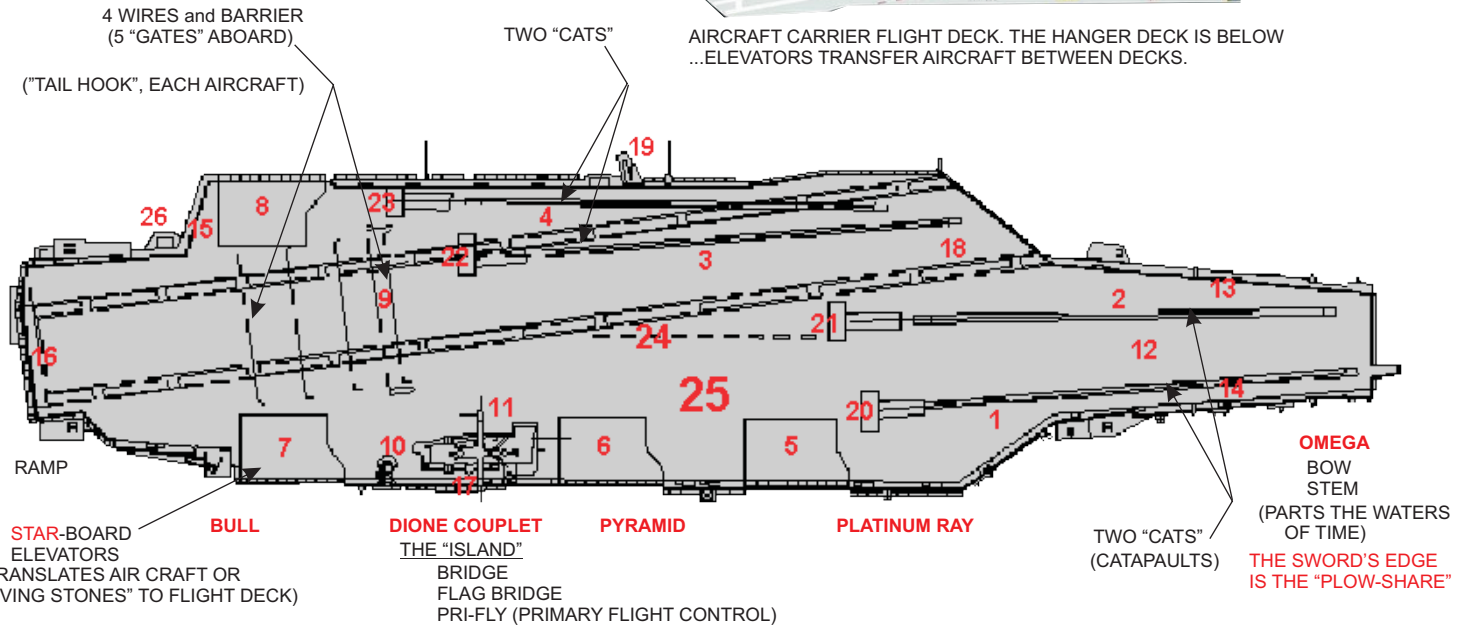

ARK: "NAVE" (SHIP) OR TEMPLE.

TEMPLATE SYMBOL FOR NOACH'S ARK BASED ON VISIONARY, IMAGED INPUT.

A SHIP IS A SERPENT, ALSO A "SHE."

AIRCRAFT CARRIER FLIGHT DECK. THE HANGER DECK IS BELOW ...ELEVATORS TRANSFER AIRCRAFT BETWEEN DECKS.

TAU CROSS (T-KH-MUT) OR "KEY" WHERE THE ARK IS THE "KEY HOLE" AND THE KEEL IS THE SHAFT OF THE KEY AND TAU.

HEBREW: "KEEL: TO TWIST OR WHIRL IN A CIRCULAR OR SPIRAL MANNER OR DANCE." ...FLAME-SOUL

"COLD CATS" SYMBOL = "COLD SHOT": INOP, FAULTY CATAPULT AND LAUNCH.

THE SHIP IS A TOTAL OR "COMPLETE" (KHEEL) CITY OR MACHENAIM, WITH COMPLEX SOCIETY OF CREW SPECIALTIES, DIVISIONS, COMMAND AND CONTROL.

THE HIGHER APPLICATION: THE SHIP IS SELF-CONTAINED WITHIN THE SEAS OF TIME OR "MAR"; AS THE "ONLY: APPROACH, CONTRACTION, SHIP, CONVEY" AS SPELLED "ALEPH (BULL, ETC... CHIEF FRIEND/TEACHER, DIVINE LETTER)- NUN (DRAWN AS A SERPENT. PERPETUAL LIFE: SPROUT)- YOD (DRAWN AS BENT ARM, OPEN PALM OR TIME GATE: POWER, DOMNION) THIS WORD ALSO RELATES TO THE AIN OR "NOTHING." IN EFFECT IT IS THE ARK IN THE SACRED GAP.

ACCORDING TO THOTH, THE USA IS TO PROVIDE THE WORLD SOUL IT'S "ZAYIN" OR ZION/SION POLE ...THE "ZAYIN" PENTA-APEX IN THE RESHEL METATRONIC SYSTEM. THE "CARRIER" CARRIES THE EXTREMELY FOCUSED AND EFFICIENT BEST REPRESENTATION OF THE NATION OR "ZION" STATE AND FUNCTION. IT IS AN EMBODIMENT OR FORMATION OF A SPIRITUAL DYNAMIC AND STATE OF BEING.