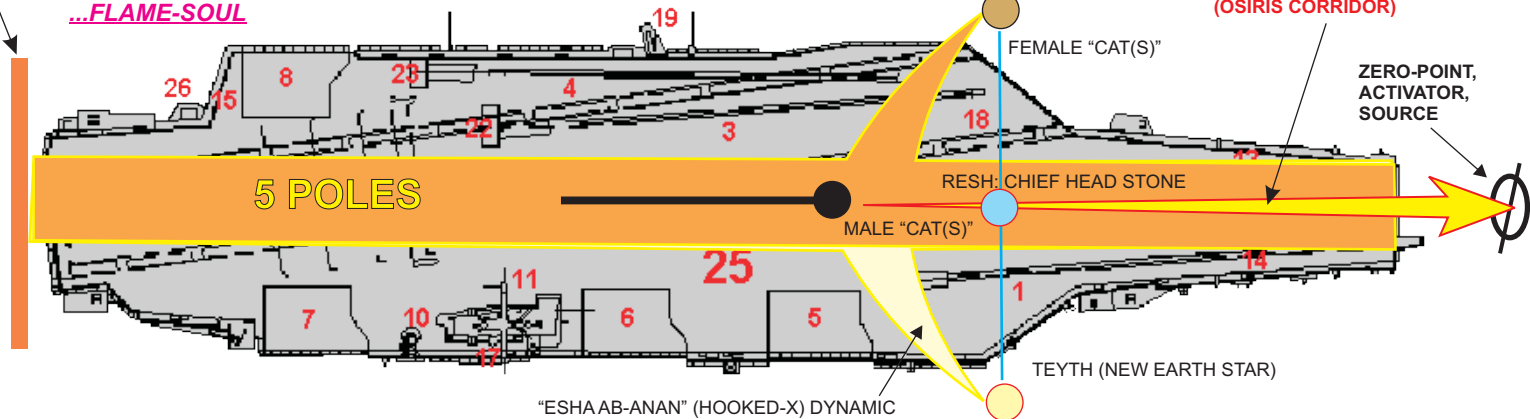

ARK: "NAVE" (SHIP) OR TEMPLE.

TEMPLATE SYMBOL FOR NOACH'S ARK BASED ON VISIONARY, IMAGED INPUT.

A SHIP IS A SERPENT, ALSO A "SHE."

AIRCRAFT CARRIER FLIGHT DECK. THE HANGER DECK IS BELOW ...ELEVATORS TRANSFER AIRCRAFT BETWEEN DECKS.

TAU CROSS (T-KH-MUT) OR "KEY" WHERE THE ARK IS THE "KEY HOLE" AND THE KEEL IS THE SHAFT OF THE KEY AND TAU.

HEBREW: "KEEL: TO TWIST OR WHIRL IN A CIRCULAR OR SPIRAL MANNER OR DANCE." ...FLAME-SOUL

"COLD CATS" SYMBOL = "COLD SHOT": INOP, FAULTY CATAPULT AND LAUNCH.