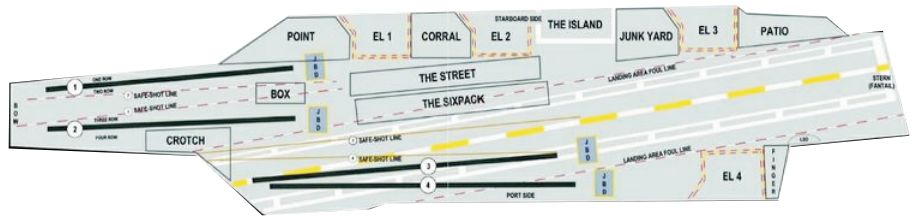

ARK: "NAVE" (SHIP) OR TEMPLE.

TEMPLATE SYMBOL FOR NOACH'S ARK BASED ON VISIONARY, IMAGED INPUT.

A SHIP IS A SERPENT, ALSO A "SHE."

AIRCRAFT CARRIER FLIGHT DECK. THE HANGER DECK IS BELOW ...ELEVATORS TRANSFER AIRCRAFT BETWEEN DECKS.

TAU CROSS (T-KH-MUT) OR "KEY" WHERE THE ARK IS THE "KEY HOLE" AND THE KEEL IS THE SHAFT OF THE KEY AND TAU.

HEBREW: "KEEL: TO TWIST OR WHIRL IN A CIRCULAR OR SPIRAL MANNER OR DANCE." ...FLAME-SOUL

"COLD CATS" SYMBOL = "COLD SHOT": INOP, FAULTY CATAPULT AND LAUNCH.

THE SHIP IS A TOTAL OR "COMPLETE" (KHEEL) CITY OR MACHENAIM, WITH COMPLEX SOCIETY OF CREW SPECIALTIES, DIVISIONS, COMMAND AND CONTROL.

THE HIGHER APPLICATION: THE SHIP IS SELF-CONTAINED WITHIN THE SEAS OF TIME OR "MAR"; AS THE "ONLY: APPROACH, CONTRACTION, SHIP, CONVEY" AS SPELLED "ALEPH (BULL, ETC... CHIEF FRIEND/TEACHER, DIVINE LETTER)- NUN (DRAWN AS A SERPENT. PERPETUAL LIFE: SPROUT)- YOD (DRAWN AS BENT ARM, OPEN PALM OR TIME GATE: POWER, DOMNION) THIS WORD ALSO RELATES TO THE AIN OR "NOTHING." IN EFFECT IT IS THE ARK IN THE SACRED GAP.

ACCORDING TO THOTH, THE USA IS TO PROVIDE THE WORLD SOUL IT'S "ZAYIN" OR ZION/SION POLE ...THE "ZAYIN" PENTA-APEX IN THE RESHEL METATRONIC SYSTEM. THE "CARRIER" CARRIES THE EXTREMELY FOCUSED AND EFFICIENT BEST REPRESENTATION OF THE NATION OR "ZION" STATE AND FUNCTION. IT IS AN EMBODIMENT OR FORMATION OF A SPIRITUAL DYNAMIC AND STATE OF BEING.