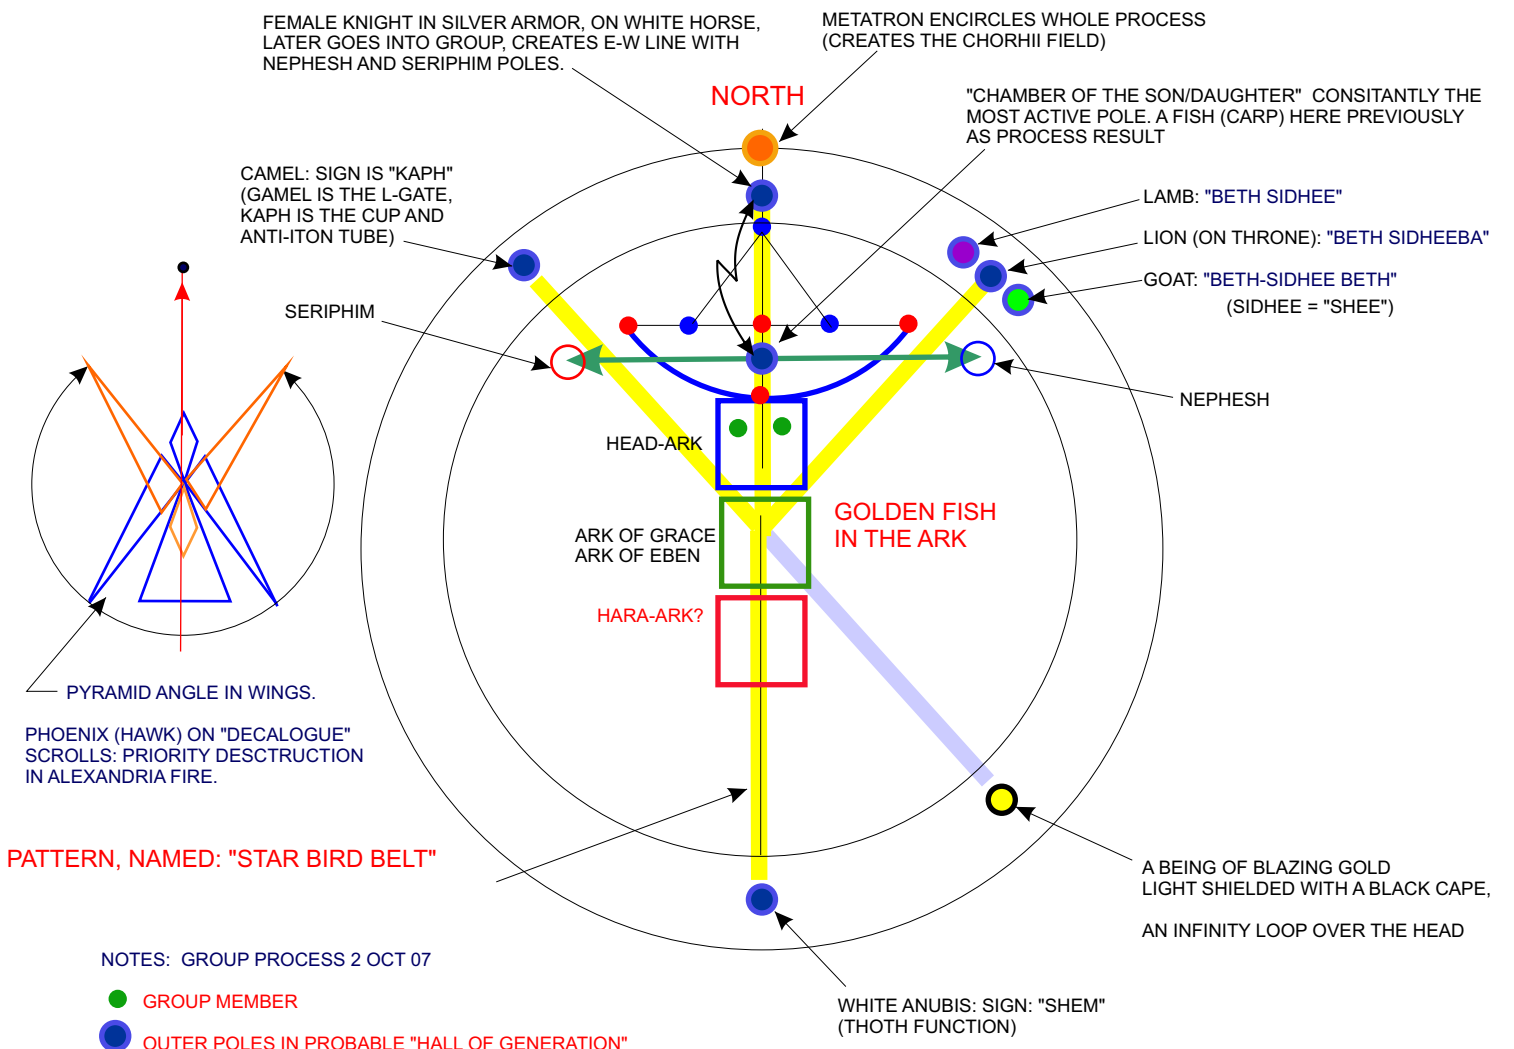

**"FALCON OF ANDORA:: STUDY: ARK USED IN LIGHT GROUP PROCESS: USE OF THE FALCON'S FOOT  
(THE CONFIGURATION IS THE "STAR BIRD BELT.")**

**PATTERN, NAMED: "STAR BIRD BELT"**

NOTES: GROUP PROCESS 2 OCT 07

- GROUP MEMBER
- OUTER POLES IN PROBABLE "HALL OF GENERATION"

1. FISH - NEPHEESH THEME RUNNING. THIS PROCESS ALSO PRODUCED A GOLDEN FISH AND 77,000 ASCENDING FISH IN THE CORE BEAM AS THE PROCESS RESULT. "77" SPELLS "ASZ" MEANING STRENGTH/POWER. (THIS IS THE "BO-AZ" PILLAR.) SPELL
2. GROUP HAS / IS THE HEAD-ARK FUNCTIONAL, BEING PHYSICALLY INSTALLED IN ONE MEMBER. THIS IS THE FIRST TIME A "FALCON'S FOOT" APPEARED AND USED THIS WAY. A SIMILAR DESIGN CARVED INTO THE ARK COVER BY 3 LIGHTNING BOLTS, IN A GOLD GLYPH.
3. THERE APPEARS TO BE A PROGRESSIVE GENERATION OF THE "NEW RACE" (AND DNA) NOW HAVING THE NEPHEESH (FISH) SOUL LEVEL DEVELOPED. THIS IS CORRELATING WITH THE TAURUS-ORION FALCON-FOOT MATRIX AND APPARENT GENERATION OF A CELESTIAL "MESSIANIC" PRESENCE LINKED WITH AN ARK AREA INCLUDING THE VAULT OF ORION (GREAT NEBULA OF ORION).
4. THE FALCON'S FOOT ON THE COVER IS CALLED THE "FALCON OF ANDORA." THE HEBREW:

**Thoth:** The "Falcon of Andora" is the Bird that awakens - it tears open the containment field with it's talons and then reaches into the "ark" with it's beak to extract the beating heart, which it eats. While this may seem a violent symbology - it is all an act of LOVE. Once the Heart of the Sacred is taken from the vault / ark and consumed by the Great Bird of Light, it can never be the same again - it is TRANSFORMED into the vehicle or merkabah of PURE BEING.

[http://www.spiritmythos.org/earth/NES/nes\\_open\\_lotus.html](http://www.spiritmythos.org/earth/NES/nes_open_lotus.html)

The Falcon of Andora is a HORUS dynamic - an aspect of the whole "HOR'RA" (Tree of Life sephirothic lightning path transformed into a whirling torus).