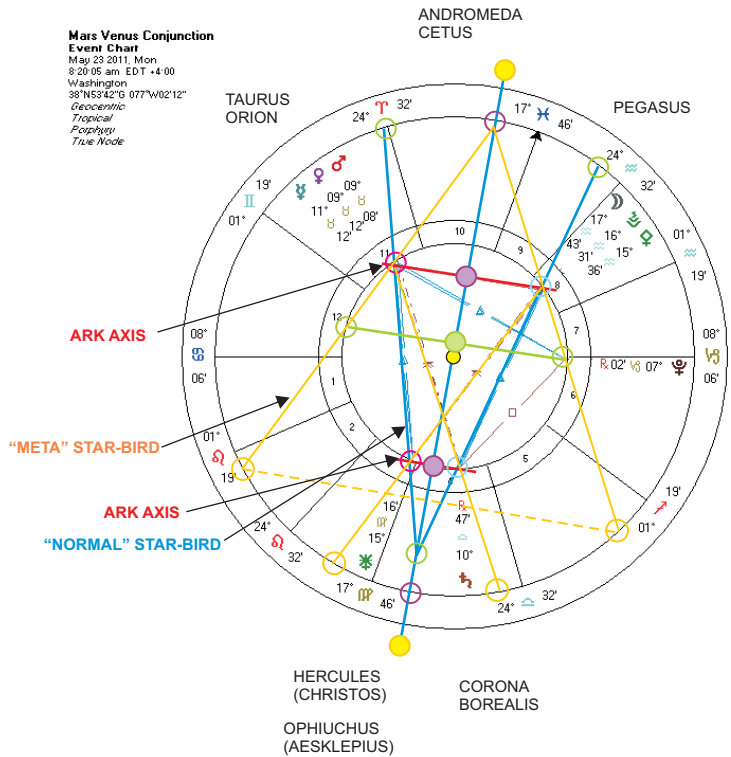

**Mars Venus Conjunction
Event Chart**
May 23 2011, Mon
8:20:06 am EDT -4:00
Washington
38°N53'42"O 077°W02'12"
Geocentric
Tropical
Ephemeris
True Node