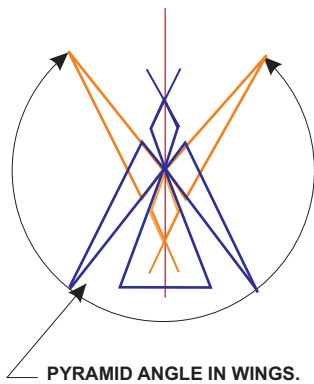

PHOENIX (HAWK) ON "DECALOGUE" SCROLLS: PRIORITY DESTRUCTION IN ALEXANDRIA FIRE.