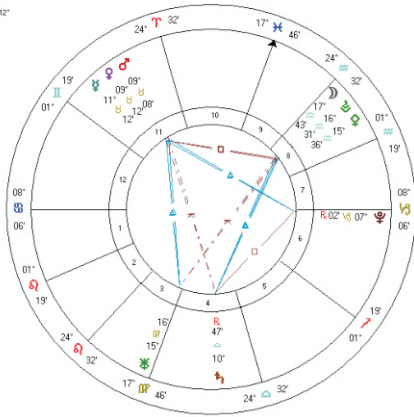

"STAR-BIRD-BELT" HARMONICS OF THE MARS-VENUS CONJUNCTION