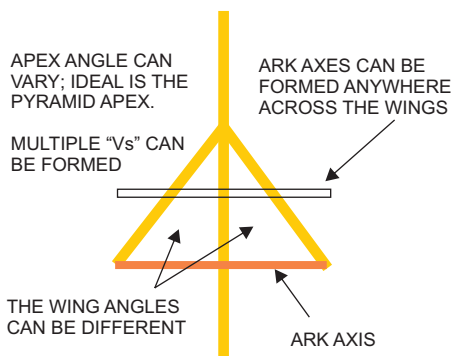

STAR BIRD BELT DYNAMIC DESCRIBED:

Thoth: The "Falcon of Andora" is the Bird that awakens - it tears open the containment field with it's talons and then reaches into the "ark" with it's beak to extract the beating heart, which it eats. While this may seem a violent symbology - it is all an act of LOVE. Once the Heart of the Sacred is taken from the vault / ark and consumed by the Great Bird of Light, it can never be the same again - it is TRANSFORMED into the vehicle or merkabah of PURE BEING. Yes, the Falcon and "hawk design" are the same dynamic. **When creating the Aeriopax, the Falcon is fully engaged in "consuming the heart."**

Main dynamic path / function of the LP40 "Opening of the Lotus." (NOT the galaxy "unfolding Lotus" - but the New Earth Lotus dynamic - which of course, leads to the latter.):

<http://www.spiritmythos.org/earth/NES/nes_open_lotus.html>

The Falcon of Andora is a HORUS dynamic - an aspect of the whole "HOR'RA" (Tree of Life sephirothic lightning path transformed into a whirling torus).

The configuration of the FALCON-FOOT given above is the "STAR BIRD BELT."

BASIC STAR BIRD BELT