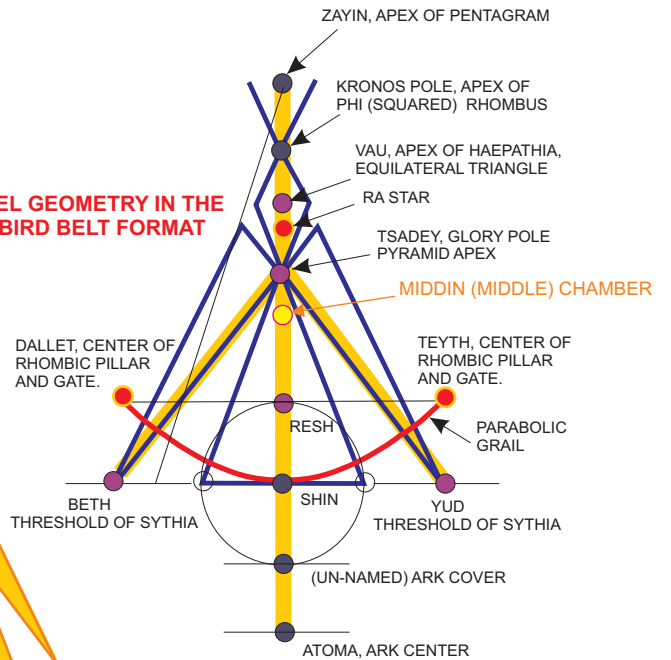

RESHEL GEOMETRY IN THE STAR BIRD BELT FORMAT

File: Ark Geometry> "ArkFalconOfAndora03.cdr"
Geometry copyright 2011, William Buehler

Star-Bird description by ThothHorRa/Maia Nartoomid

CHART BY ADAM GAINSBURG
WWW.SOULSIGN.COM