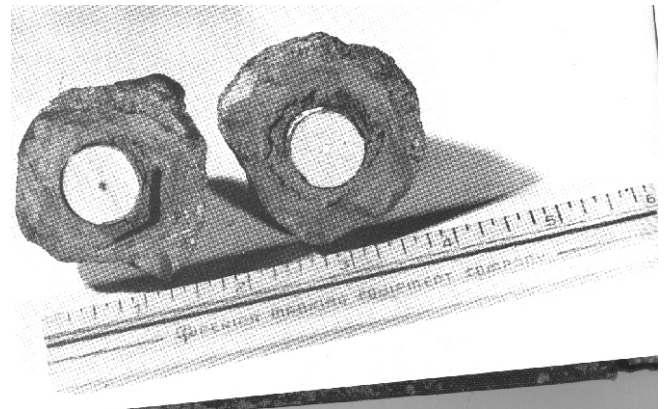

**GEODE RELIC .5 MILLION YEARS
BOOT PRINT 500 MILLION YEARS**

Something apparently wearing a shoe left this footprint in what is now Cambrian limestone, found at Antelope Springs, Utah. According to accepted geologic time scales, the crushed trilobite under the heel means this print is 500 million years old! (DESERET NEWS photo; appeared in the Creation Research Society Quarterly, 5(3), December, 1968.)

X rays of the left half of the concretion (left, side view; right, top view) reveal an obviously artificial device sealed within. . . .

File: BootprintGeode01.cdr/pdf
Copyright "Mysteries of Time and Space", Brad Steiger