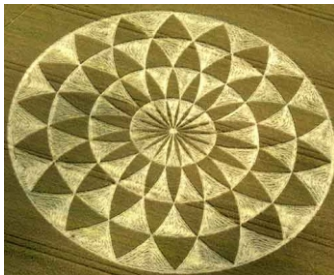

THIS HAS A STRANGE COMBINATION
OF WINGS AND HEAD FORMS

18-POLE, 3-PHASE EXPANSION
...72 POLES, 144 HARMONIC

Clifford's Hill, nr All Cannings, Wiltshire. Reported 19th July
<http://www.cropcircleconnector.com/2007/cliffordshill/cliffordshill2007.html>

Martinsell Hill, nr Oare, Wiltshire. Reported 19th July (18 petaled flower X 4)
[Http://www.cropcircleconnector.com/2007/martinsell/martinsell2007.html](http://www.cropcircleconnector.com/2007/martinsell/martinsell2007.html)