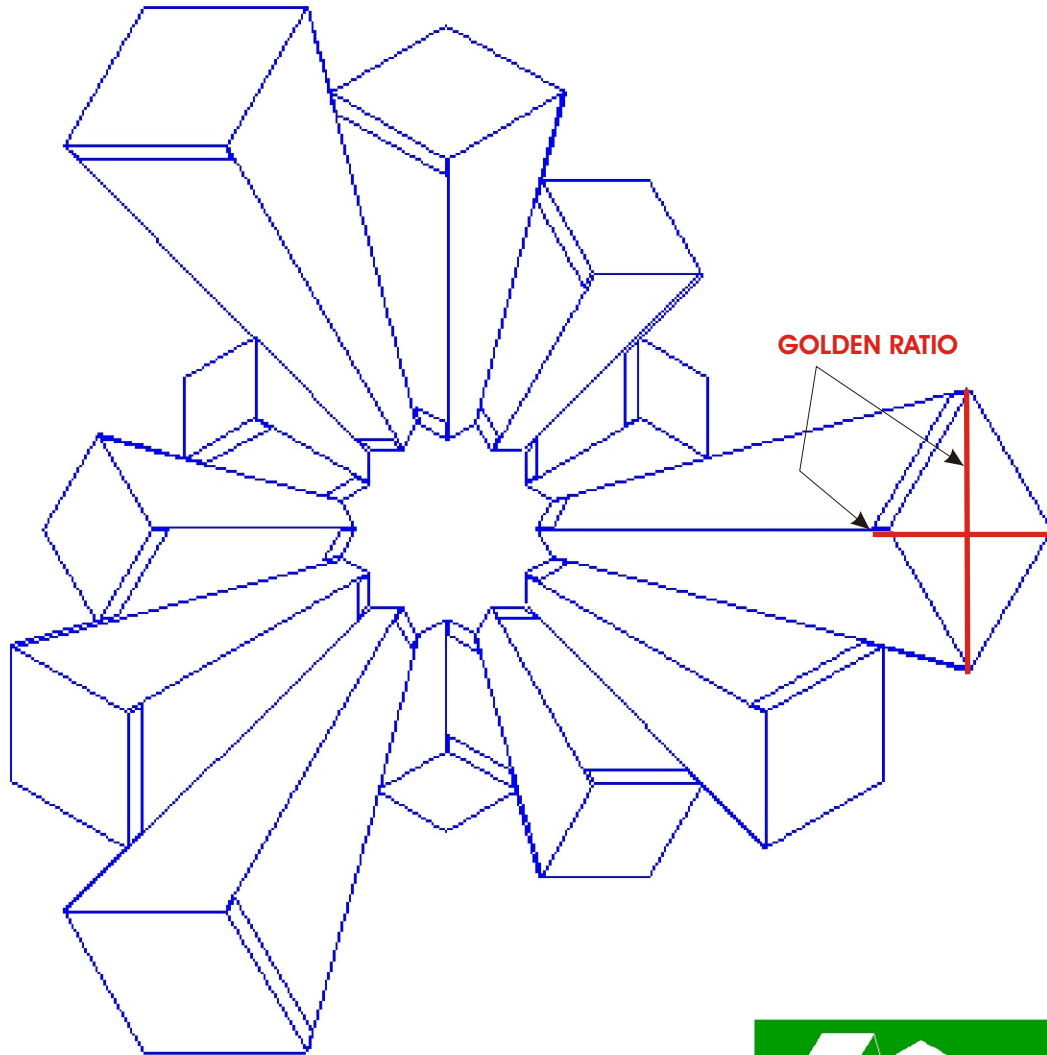

WAYLAND SMITHY CROP FORMATION
3 SERIES OF VARIABLE RHOMBIC TIME GATES/PILLARS

File: CFWaylandSmithy01.cdr/pdf
bitmaps copyright 2006, Zef Damen, The Netherlands, at
<http://www.cropcircleconnector.com/2006/uffington1/waylandsmithy2006reconstruction.html>