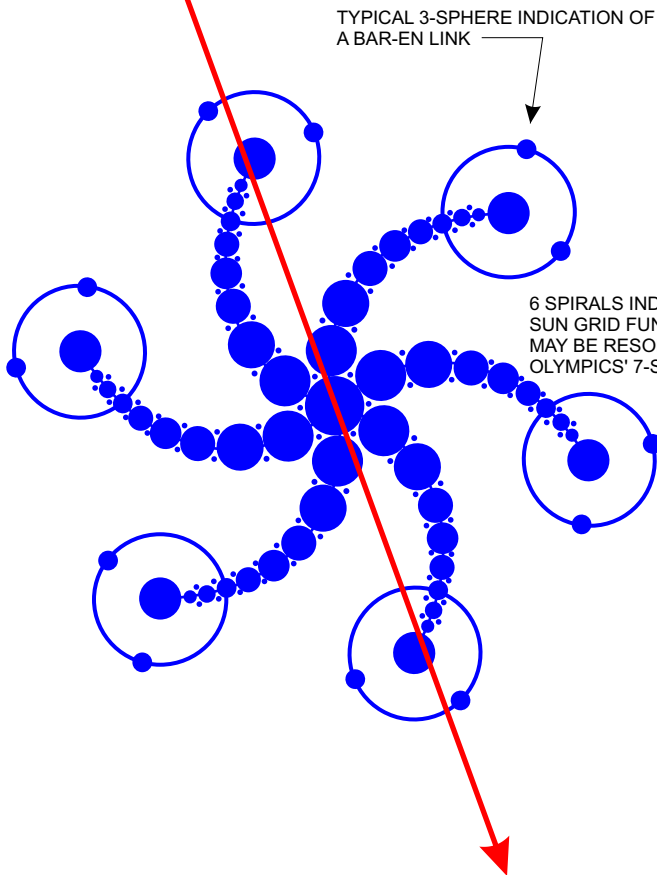

ALL CENTRAL SUNS, MAZURIEL IN THE CENTER: CENTRAL SUN OF ALL CENTRAL SUNS. SACRED HEART (MANIFEST). ARCHETYPAL 6 SPIRALS.

BAR-EN FORMATION, A UNIVERSAL CONNECTOR AND PROCESSOR. FILLS ALL SPACE.

File: CentSun6SpiralBeijingGrid01.cdr  
 Geometry copyright 2009, William Buehler

FROM AN IMAGE BY JOHN MONTGOMERY, 2009