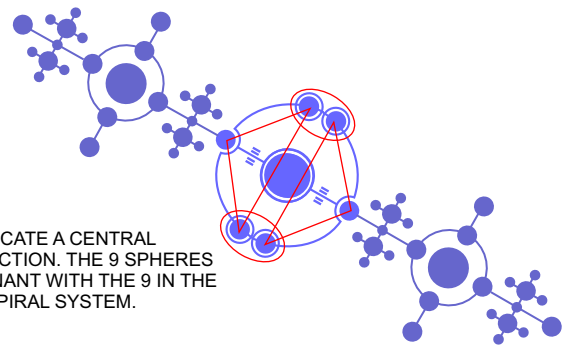

ALL CENTRAL SUNS, MAZURIEL IN THE CENTER: CENTRAL SUN OF ALL CENTRAL SUNS. SACRED HEART (MANIFEST). ARCHETYPAL 6 SPIRALS.

BAR-EN FORMATION, A UNIVERSAL CONNECTOR AND PROCESSOR. FILLS ALL SPACE.

File: CentSun6SpiralBeijingGrid01.cdr  
 Geometry copyright 2009, William Buehler