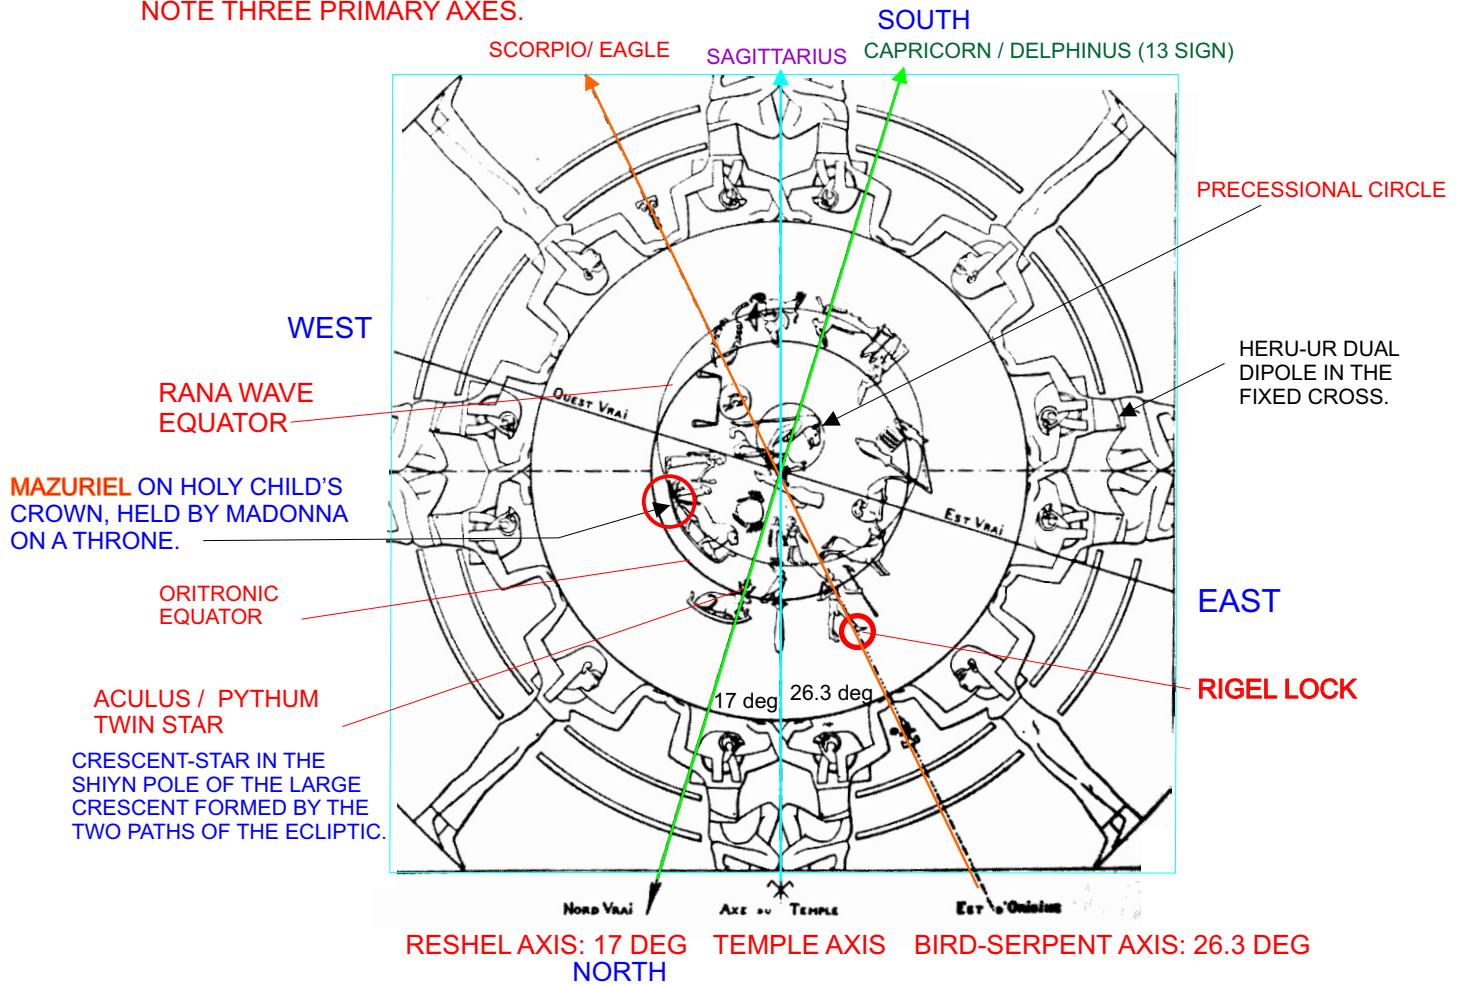

DENDERA, EGYPT: HATHOR TEMPLE ASTROLOGICAL CEILING

NOTE THREE PRIMARY AXES.

RESHEL AXIS: 17 DEG NORTH TEMPLE AXIS BIRD-SERPENT AXIS: 26.3 DEG NORTH