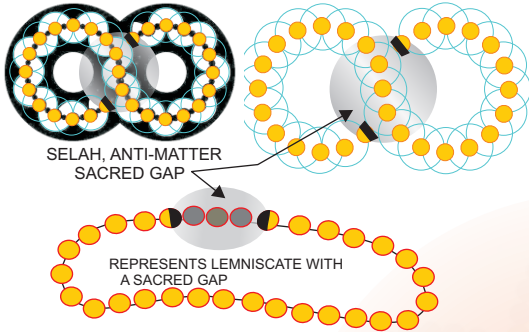

2 ATON-CHRISTOS EYES
BACK OF HEAD

18 ATON SUN DISK/EYES
IN THE MIDDLE BELT AT EYE LEVEL

ANEMONE-CROWN, UPPER HEAD AND ABOVE, USES THE CROP FORMATION COMBINATION AS CHIEF PROCESSOR AND IS CONTROLLED BY THE ATON SUN IN THE CHEST. CREATES A BODY TUBE.

2 ATON-CHRISTOS EYES
FRONT OF HEAD

28 DIPOLES HARMONIZE MATTER AND ANTI-MATTER
(28 POLES IN OPPOSITE PETALS)

3 RINGS: ENNEAD WINGED
STAFF HEAD