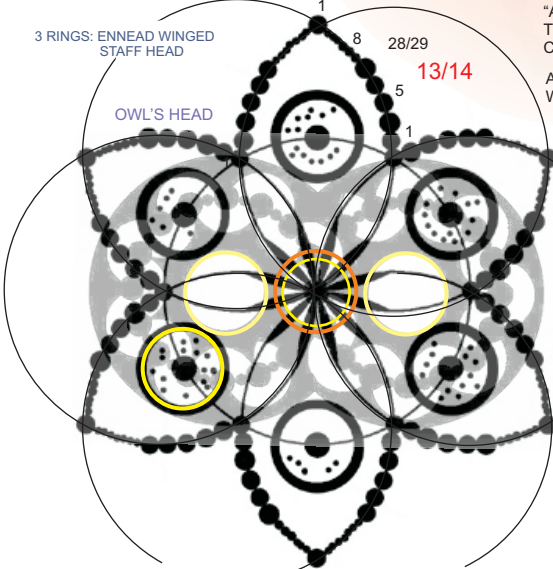

"ANEMONE: (Gk) DAUGHTER OF THE WIND"

16 JUNE: UK: 28 VIBE.
(27+2(.5) = 28)

13 JUNE: ITALY: 28 VIBE.
c/r 2010 Tommy Borms

ANEMONE CROWN SIMILAR IN APPEARANCE. FILAMENTS HAVE NODAL TIPS, ALSO SEEN WITH 7-RHOMBIC BLOSSOMS.

SERPENT BAND ON UPPER RING, BEGINS AT THE LEFT TEMPLE, DIPS BELOW OCCIPITAL. THERE ARE TWO OF THE SERPENTS, THE OTHER ON THE OTHER SIDE OF THE HEAD.

2 ATON-CHRISTOS EYES
BACK OF HEAD

18 ATON SUN DISK/EYES
IN THE MIDDLE BELT AT EYE LEVEL

ANEMONE-CROWN, UPPER HEAD AND ABOVE, USES THE CROP FORMATION COMBINATION AS CHIEF PROCESSOR AND IS CONTROLLED BY THE ATON SUN IN THE CHEST. CREATES A BODY TUBE.

2 ATON-CHRISTOS EYES
FRONT OF HEAD

28 DIPOLES HARMONIZE MATTER AND ANTI-MATTER
(28 POLES IN OPPOSITE PETALS)

3 RINGS: ENNEAD WINGED
STAFF HEAD

"ANEMONE" CROWN LINKS WITH THE ATON SYSTEM IN THE CHEST, CREATES BODY TUBES (NOT SHOWN)

AXIATONAL BAND OVER THE EARS WITH SPECIAL MODIFICATION

ATON SUNS/EYES IN A BAND AT EYE LEVEL: 18 IN THE BASIC RING, "SEES" THROUGH THE NEW CELESTIAL TEMPLATES.