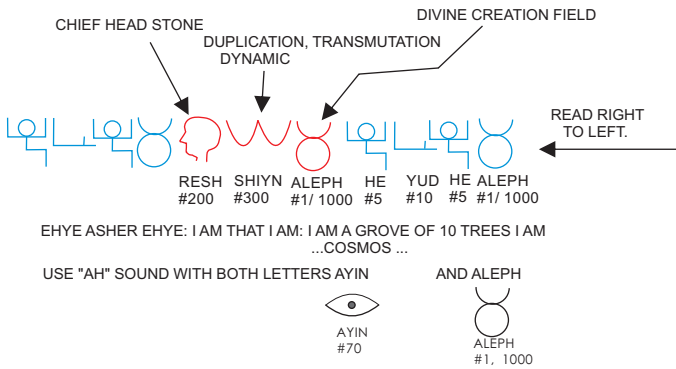

I AM THAT I AM (EHYE ASHER EHYE)
CREATION FORMULA
 (DIONE COUPLET)

DUAL DI-POLE DIONE COUPLET

DIFFERENT PATTERNS CAN BE USED IN THE CENTRAL CREATION FILED. THE ABOVE 6-POINT IS GOOD FOR A NEW GROUP EXPANDING BEYOND A SIMPLE KEY OF DAVID.

COSMOS: A GROVE OF CEDAR TREES

DUAL DIPOLE DIONE-COUPLET