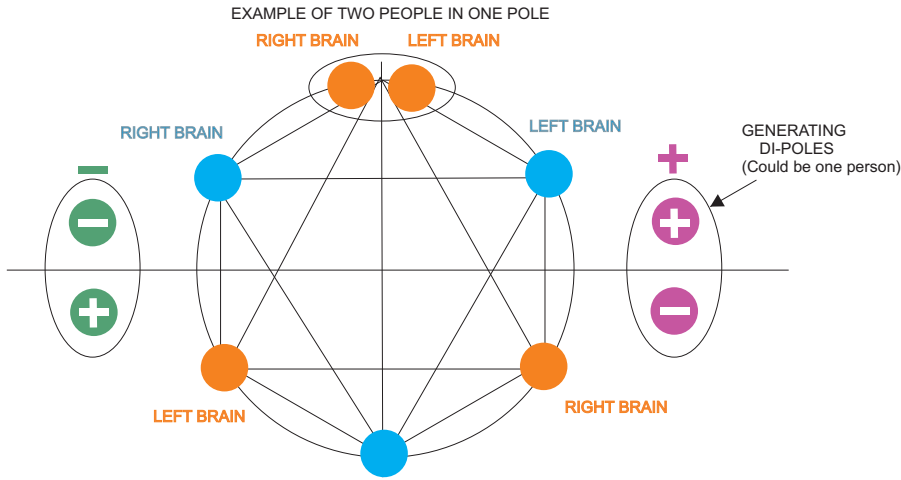

I AM THAT I AM (EHYE ASHER EHYE)
CREATION FORMULA
 (DIONE COUPLET)

DUAL DI-POLE DIONE COUPLET

DIFFERENT PATTERNS CAN BE USED IN THE CENTRAL CREATION FILED. THE ABOVE 6-POINT IS GOOD FOR A NEW GROUP EXPANDING BEYOND A SIMPLE KEY OF DAVID.

COSMOS: A GROVE OF CEDAR TREES

DUAL DIPOLE DIONE-COUPLET