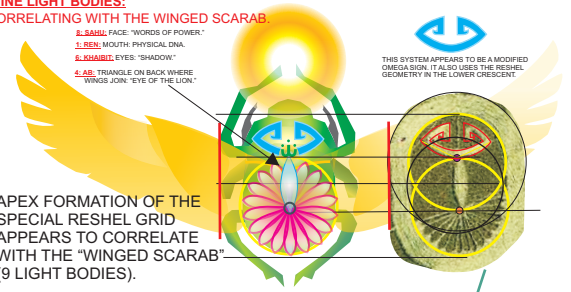

OUT-LINE SKETCH OF ONE OF THE MAJOR SUB-SYSTEMS IN THE AVEBURY RESH-MATRIX OF THE "ALIKAR" HUGE GRID EXPANSION OF 2010.

THIS MOST UNUSUAL FORMATION WOULD BE A "PRIMAL FLAME GEOMETRY" FROM THE "MIND-HEART" OF THE UNMANIFEST GOD AS DESCRIBED IN THE RECENT MAJOR "ZENHIDRON CRYSTALLEX TRANSMISSION" PROGRAM. MOST OF THE 2011 FORMATIONS (PERHAPS ALL OF THEM) ARE ALIGNED WITH THE "ZCT" PROGRAM AND ARE HAVING CONTINUED INTENSE SUPPORT BY RESHEL TRAINED LIGHT GROUPS IN EUROPE AND THE USA.

NINE LIGHT BODIES: CORRELATING WITH THE WINGED SCARAB.

APEX FORMATION OF THE SPECIAL RESHEL GRID APPEARS TO CORRELATE WITH THE "WINGED SCARAB" (9 LIGHT BODIES).