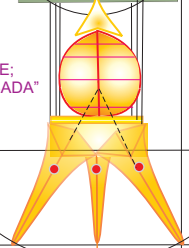

THESE TWO FORMATIONS HAVE STRONG RESONANCE; WITH THE "TRIUNE OF MASADA"

ROUNDWAY HILL, 25 July 2011