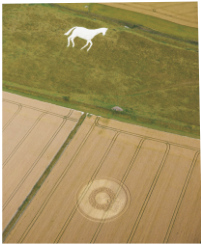

ARK AXIS IN A STAR-BIRD GRID HAVING WINDMILL HILL AS THE "V" APEX. (FULL STAR-BIRD SYSTEM NOT DRAWN). THE ROUNDWAY WHITE HORSE AXIS IS ANOTHER, COMPLEMENTARY ARK.

THIS FORMATION MATRIX FORMED A RESHEL GRID WITH 4 MAJOR TIME GATES, ALL BOOSTING THE MAIN ALTON BARNES WHITE HORSE MATRIX.

THIS LEY IS PART OF A LARGER LEY IN THE GRID FORMED IN 2010. THIS LINE, ANCHORED BY THE CUBE-ARK DYNAMIC, IS MAINLY CODED BY THE "40 WORLDS" FORMATION IN THE CENTRAL-SUN STATE, A MAJOR CONTRIBUTION TO THE 2010 ALIKAR GRID UPGRADE AND EXPANSION.

ALTON BARNES POWER MATRIX SUPPORTING AVEBURY RESH POLE IN THE ALIKAR GRID.

ROUNDWAY HILL WHITE HORSE

THIS FORMATION IS A "TRIUNE OF MASADA" FORMAT: ACCESS BETWEEN EARTH ENERGY SHEATHS IN EXACT COORDINATION WITH THE ASCENSION DYNAMIC: FULL ACTIVATION WITHIN THE TEMPLE OF THE RISEN ONE (GIZEH).

THE 3 "HEADS" ARE ENNEAD LOGOS FREQUENTLY SEEN IN MANY FORMATIONS IN 2011. THE VESICAS ACROSS THE ATON SUN BAND (EYES) OBSERVED TO BE FORMED BY OVERLAPPING "SKULLS", ETC.

IT FORMS A RHOMBIC TIME GATE USING THE ROUNDWAY WHITE HORSE AS THE RHOMBUS CENTER... GEOMETRY NOT SHOWN.