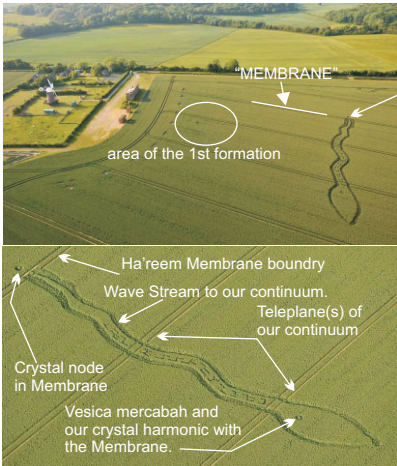

1. ASSUME THE OUTER GRAIN (DARK) FIELD IS THE ZCT "MIND OF GOD" AND THE FORMATION'S DISC IS THE FIRST STAGE OR "UNIVERSAL SEED (HOLOS)" FIELD THAT IS NOW IN ITS EARLY STAGES OF ESTABLISHING THIS WHOLLY NEW DYNAMIC OF "PRIMAL FLAME GEOMETRIES" DIRECTLY ACCESSING THE AKASHIC RECORDS FOR HUMAN USE.
2. THE INNER PENTAGRAM (INSIDE THE YELLOW BORDER) IS THE DIVINE NON-POLARIZED, NON-INDIVIDUALIZED STATE THAT IS NOW CAPABLE OF INSTALLING A VASTLY EXPANDED ADD-ON TO THE ARK OF NOACH SUPPLEMENT TO THE 9 LIGHT BODIES. THE "UNSEEN" 5TH "SCARAB-FORM" IS FORMED BUT IS STILL IN A "GATE MODE" RELATIVE TO THE OTHER "GATES."
3. THE "HOLOS" IS DESCRIBED IN THE "PRAYER OF THE TEMPLE GRACES"; KEY WORDS ARE INCLUDED BELOW, NOT A COMPLETE QUOTATION.

HOLOS: "HEOI OROTIS LEON OM SAIS." FROM "THE PRAYER OF THE TEMPLE GRACES", THE UNIVERSAL SEED FORMAT. (FIVE FUNCTION)

THEORY: NEW ARK FIELD

NOTE THAT THE STREAMING PENETRATES TO THE INNER LINE, INDICATING DISTANCE OF THE 1ST ACCESS.

UPDATE 1 JUNE, 2011:

"ZENHIDRON CRYSTALLEX TRANSMISSION" HA'REEM MEMBRANE HAS 2 CONNECTIONS TO DATE. THE FIRST IS A "WAVE BEING" LINK DONE 3 WEEKS BEFORE NOW. THIS FORMAT IS APPARENTLY USING THE 2010 "ALIKAR TEMPLE" UPGRADE, WILTON RHOMBIC "L" TIME GATE TO FOLLOW UP ON THE "ANGELIKA" GROUP LINK INTO THE MEMBRANE BY NOW LINKING "BACK" TO THE WORLD SOUL VIA THE NEW ALIKAR TEMPLE USING THE HUGE PYRIETHUM TEMPLE GRID AND THE NORTH AMERICAN "S-STOL" TEMPLE COMPLEMENT.

HasfaraOR – an ancient scarab carved of emerald that lies in the Sky Lotus Pyriethum near Lake Moeris in Egypt.

The HasfaraOR is a touch stone or nexus for several different energy lines within the giant underground complex of the Sky Lotus of Lake Meoris in Egypt. It's "surrogate" opens the scroll on some basic levels of the HasfaraOR which connects to very dynamic energies meant for purification and divine harmonics