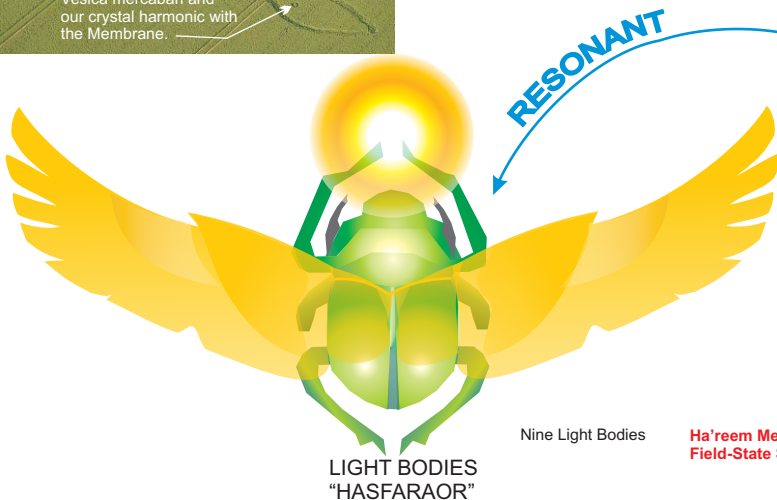

NOTE THE SPECIAL OPENING INTO THE INNER FIELD.

5TH: "SAIS: GATE OF ISIS." MOTHER OF THE WORLD AND SUN KING, HOLDS OPEN THE VEIL, BREAKS OPEN THE SHELL TO REVEAL THE PEARL WITHIN (NOTE: CORRELATE WITH THE SPECIAL OPENING.) DOVE OF LIGHT (PENTA-DOVE); ACCEPTANCE OF ALL RESOLUTION. THE RECORDS OF THE TIMEKEEPERS (THE AKASHIC RECORDS) REVEALED TO OUR HEARTS. (NOTE: FLAME GEOMETRIES INSTALL IN THE AKASHIC.)

HOLOS: "HEOI OROTIS LEON OM SAIS." FROM "THE PRAYER OF THE TEMPLE GRACES", THE UNIVERSAL SEED FORMAT. (FIVE FUNCTION)

THEORY: NEW ARK FIELD

NOTE THAT THE STREAMING PENETRATES TO THE INNER LINE, INDICATING DISTANCE OF THE 1ST ACCESS.

UPDATE 1 JUNE, 2011:

"ZENHIDRON CRYSTALLEX TRANSMISSION" HA'REEM MEMBRANE HAS 2 CONNECTIONS TO DATE. THE FIRST IS A "WAVE BEING" LINK DONE 3 WEEKS BEFORE NOW. THIS FORMAT IS APPARENTLY USING THE 2010 "ALIKAR TEMPLE" UPGRADE, WILTON RHOMBIC "L" TIME GATE TO FOLLOW UP ON THE "ANGELIKA" GROUP LINK INTO THE MEMBRANE BY NOW LINKING "BACK" TO THE WORLD SOUL VIA THE NEW ALIKAR TEMPLE USING THE HUGE PYRIETHUM TEMPLE GRID AND THE NORTH AMERICAN "S-STOL" TEMPLE COMPLEMENT.

HasfaraOR – an ancient scarab carved of emerald that lies in the Sky Lotus Pyriethum near Lake Moeris in Egypt.

The HasfaraOR is a touch stone or nexus for several different energy lines within the giant underground complex of the Sky Lotus of Lake Meoris in Egypt. It's "surrogate" opens the scroll on some basic levels of the HasfaraOR which connects to very dynamic energies meant for purification and divine harmonics