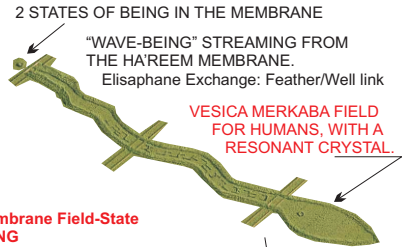

NOTE THE SPECIAL OPENING INTO THE INNER FIELD.

5TH: "SAIS: GATE OF ISIS." MOTHER OF THE WORLD AND SUN KING, HOLDS OPEN THE VEIL, BREAKS OPEN THE SHELL TO REVEAL THE PEARL WITHIN (NOTE: CORRELATE WITH THE SPECIAL OPENING.) DOVE OF LIGHT (PENTA-DOVE); ACCEPTANCE OF ALL RESOLUTION. THE RECORDS OF THE TIMEKEEPERS (THE AKASHIC RECORDS) REVEALED TO OUR HEARTS. (NOTE: FLAME GEOMETRIES INSTALL IN THE AKASHIC.)

HOLOS: "HEOI OROTIS LEON OM SAIS." FROM "THE PRAYER OF THE TEMPLE GRACES", THE UNIVERSAL SEED FORMAT. (FIVE FUNCTION)

THEORY: NEW ARK FIELD

NOTE THAT THE STREAMING PENETRATES TO THE INNER LINE, INDICATING DISTANCE OF THE 1ST ACCESS.

UPDATE 1 JUNE, 2011:

"ZENHIDRON CRYSTALLEX TRANSMISSION" HA'REEM MEMBRANE HAS 2 CONNECTIONS TO DATE. THE FIRST IS A "WAVE BEING" LINK DONE 3 WEEKS BEFORE NOW. THIS FORMAT IS APPARENTLY USING THE 2010 "ALIKAR TEMPLE" UPGRADE, WILTON RHOMBIC "L" TIME GATE TO FOLLOW UP ON THE "ANGELIKA" GROUP LINK INTO THE MEMBRANE BY NOW LINKING "BACK" TO THE WORLD SOUL VIA THE NEW ALIKAR TEMPLE USING THE HUGE PYRIETHUM TEMPLE GRID AND THE NORTH AMERICAN "S-STOL" TEMPLE COMPLEMENT.

HasfaraOR – an ancient scarab carved of emerald that lies in the Sky Lotus Pyriethum near Lake Moeris in Egypt.

The HasfaraOR is a touch stone or nexus for several different energy lines within the giant underground complex of the Sky Lotus of Lake Meoris in Egypt. It's "surrogate" opens the scroll on some basic levels of the HasfaraOR which connects to very dynamic energies meant for purification and divine harmonics