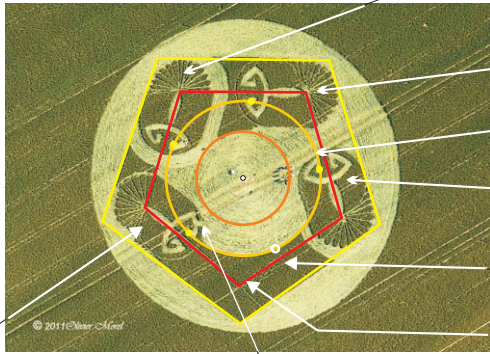

ALTON BARNES "ALIKAR" GRID: MAIN AXIS ADDS RESHEL GRAIL... 9 LIGHT BODIES ADDED TEMPLATE (ZCT)

(REFERENCE: ZENHIDRON CRYSTALLEX TRANSMISSION" PROGRAM. THE OTHER MAJOR SYSTEM IS THE "HOLOS" OR UNIVERSAL PENTA-SEED SYSTEM.)

1. ASSUME THE OUTER GRAIN (DARK) FIELD IS THE ZCT "MIND OF GOD" AND THE FORMATION'S DISC IS THE FIRST STAGE OR "UNIVERSAL SEED (HOLOS)" FIELD THAT IS NOW IN ITS EARLY STAGES OF ESTABLISHING THIS WHOLLY NEW DYNAMIC OF "PRIMAL FLAME GEOMETRIES" DIRECTLY ACCESSING THE AKASHIC RECORDS FOR HUMAN USE.
2. THE INNER PENTAGRAM (INSIDE THE YELLOW BORDER) IS THE DIVINE NON-POLARIZED, NON-INDIVIDUALIZED STATE THAT IS NOW CAPABLE OF INSTALLING A VASTLY EXPANDED ADD-ON TO THE ARK OF NOACH SUPPLEMENT TO THE 9 LIGHT BODIES. THE "UNSEEN" 5TH "SCARAB-FORM" IS FORMED BUT IS STILL IN A "GATE MODE" RELATIVE TO THE OTHER "GATES."
3. THE "HOLOS" IS DESCRIBED IN THE "PRAYER OF THE TEMPLE GRACES"; KEY WORDS ARE INCLUDED BELOW, NOT A COMPLETE QUOTATION.

NOTE THE SPECIAL OPENING INTO THE INNER FIELD.

5TH: "SAIS: GATE OF ISIS." MOTHER OF THE WORLD AND SUN KING, HOLDS OPEN THE VEIL, BREAKS OPEN THE SHELL TO REVEAL THE PEARL WITHIN (NOTE: CORRELATE WITH THE SPECIAL OPENING.) DOVE OF LIGHT (PENTA-DOVE); ACCEPTANCE OF ALL RESOLUTION. THE RECORDS OF THE TIMEKEEPERS (THE AKASHIC RECORDS) REVEALED TO OUR HEARTS. (NOTE: FLAME GEOMETRIES INSTALL IN THE AKASHIC.)

HOLOS: "HEOI OROTIS LEON OM SAIS." FROM "THE PRAYER OF THE TEMPLE GRACES", THE UNIVERSAL SEED FORMAT. (FIVE FUNCTION)

THEORY: NEW ARK FIELD

NOTE THAT THE STREAMING PENETRATES TO THE INNER LINE, INDICATING DISTANCE OF THE 1ST ACCESS.