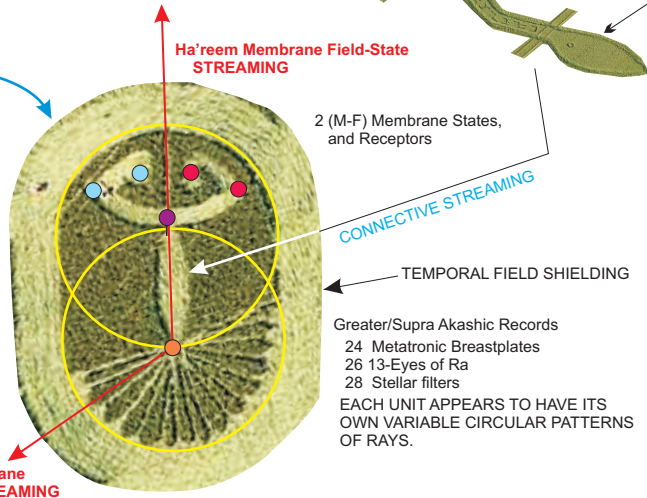

NOTE THE SPECIAL OPENING INTO THE INNER FIELD.

5TH: "SAIS: GATE OF ISIS." MOTHER OF THE WORLD AND SUN KING, HOLDS OPEN THE VEIL, BREAKS OPEN THE SHELL TO REVEAL THE PEARL WITHIN (NOTE: CORRELATE WITH THE SPECIAL OPENING.) DOVE OF LIGHT (PENTA-DOVE); ACCEPTANCE OF ALL RESOLUTION. THE RECORDS OF THE TIMEKEEPERS (THE AKASHIC RECORDS) REVEALED TO OUR HEARTS. (NOTE: FLAME GEOMETRIES INSTALL IN THE AKASHIC.)

HOLOS: "HEOI OROTIS LEON OM SAIS." FROM "THE PRAYER OF THE TEMPLE GRACES", THE UNIVERSAL SEED FORMAT. (FIVE FUNCTION)

THEORY: NEW ARK FIELD

NOTE THAT THE STREAMING PENETRATES TO THE INNER LINE, INDICATING DISTANCE OF THE 1ST ACCESS.

UPDATE 1 JUNE, 2011:

"ZENHIDRON CRYSTALLEX TRANSMISSION" HA'REEM MEMBRANE HAS 2 CONNECTIONS TO DATE. THE FIRST IS A "WAVE BEING" LINK DONE 3 WEEKS BEFORE NOW. THIS FORMAT IS APPARENTLY USING THE 2010 "ALIKAR TEMPLE" UPGRADE, WILTON RHOMBIC "L" TIME GATE TO FOLLOW UP ON THE "ANGELIKA" GROUP LINK INTO THE MEMBRANE BY NOW LINKING "BACK" TO THE WORLD SOUL VIA THE NEW ALIKAR TEMPLE USING THE HUGE PYRIETHUM TEMPLE GRID AND THE NORTH AMERICAN "S-STOL" TEMPLE COMPLEMENT.

HasfaraOR – an ancient scarab carved of emerald that lies in the Sky Lotus Pyriethum near Lake Moeris in Egypt.

The HasfaraOR is a touch stone or nexus for several different energy lines within the giant underground complex of the Sky Lotus of Lake Meoris in Egypt. It's "surrogate" opens the scroll on some basic levels of the HasfaraOR which connects to very dynamic energies meant for purification and divine harmonics