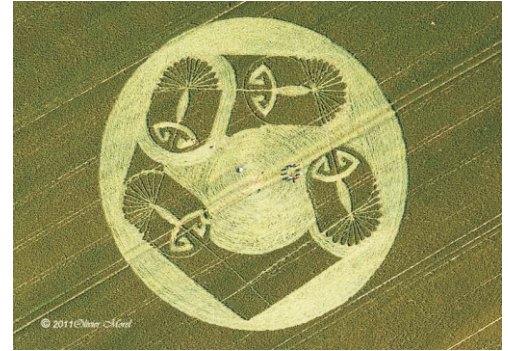

1. ASSUME THE OUTER GRAIN (DARK) FIELD IS THE ZCT "MIND OF GOD" AND THE FORMATION'S DISC IS THE FIRST STAGE OR "UNIVERSAL SEED (HOLOS)" FIELD THAT IS NOW IN ITS EARLY STAGES OF ESTABLISHING THIS WHOLLY NEW DYNAMIC OF "PRIMAL FLAME GEOMETRIES" DIRECTLY ACCESSING THE AKASHIC RECORDS FOR HUMAN USE.
2. THE INNER PENTAGRAM (INSIDE THE YELLOW BORDER) IS THE DIVINE NON-POLARIZED, NON-INDIVIDUALIZED STATE THAT IS NOW CAPABLE OF INSTALLING A VASTLY EXPANDED ADD-ON TO THE ARK OF NOACH SUPPLEMENT TO THE 9 LIGHT BODIES. THE "UNSEEN" 5TH "SCARAB-FORM" IS FORMED BUT IS STILL IN A "GATE MODE" RELATIVE TO THE OTHER "GATES."
3. THE "HOLOS" IS DESCRIBED IN THE "PRAYER OF THE TEMPLE GRACES"; KEY WORDS ARE INCLUDED BELOW, NOT A COMPLETE QUOTATION.

NOTE THE SPECIAL OPENING INTO THE INNER FIELD.

5TH: "SAIS: GATE OF ISIS." MOTHER OF THE WORLD AND SUN KING, HOLDS OPEN THE VEIL, BREAKS OPEN THE SHELL TO REVEAL THE PEARL WITHIN (NOTE: CORRELATE WITH THE SPECIAL OPENING.) DOVE OF LIGHT (PENTA-DOVE); ACCEPTANCE OF ALL RESOLUTION. THE RECORDS OF THE TIMEKEEPERS (THE AKASHIC RECORDS) REVEALED TO OUR HEARTS. (NOTE: FLAME GEOMETRIES INSTALL IN THE AKASHIC.)

HOLOS: "HEOI OROTIS LEON OM SAIS." FROM "THE PRAYER OF THE TEMPLE GRACES", THE UNIVERSAL SEED FORMAT. (FIVE FUNCTION)

THEORY: NEW ARK FIELD

NOTE THAT THE STREAMING PENETRATES TO THE INNER LINE, INDICATING DISTANCE OF THE 1ST ACCESS.

HasfaraOR – an ancient scarab carved of emerald that lies in the Sky Lotus Pyriethum near Lake Moeris in Egypt.

The HasfaraOR is a touch stone or nexus for several different energy lines within the giant underground complex of the Sky Lotus of Lake Meoris in Egypt. It's "surrogate" opens the scroll on some basic levels of the HasfaraOR which connects to very dynamic energies meant for purification and divine harmonics