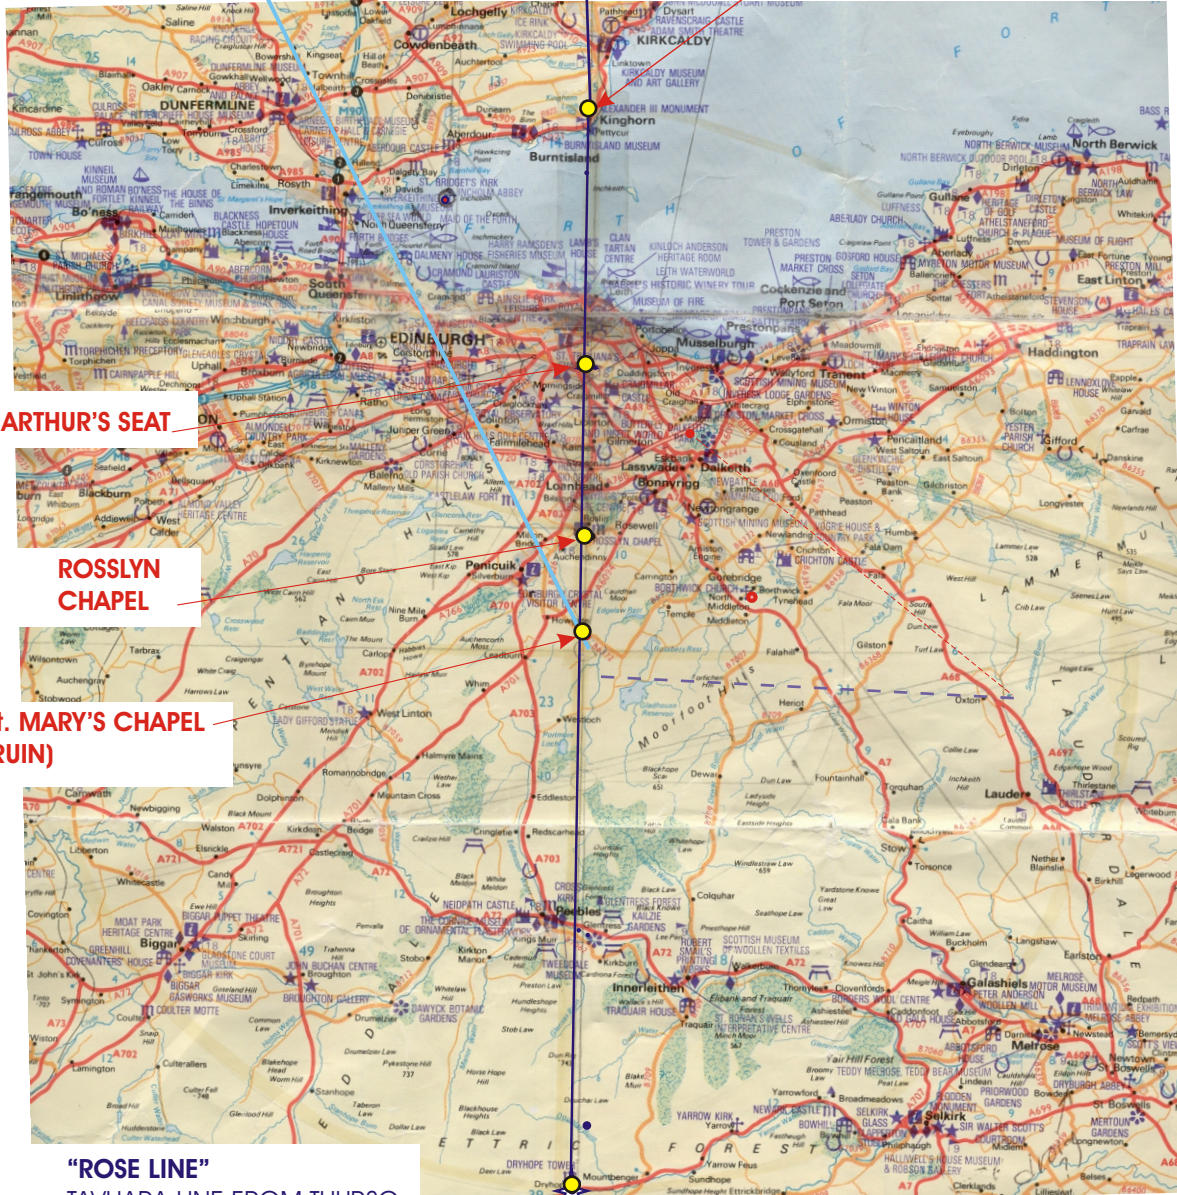

LEY FROM MT SCHIEHALLION  
AND FORTINGALL

“ROSE LINE”  
TAVHARA LINE FROM THURSO  
TO SAN SEBASTIAN, SPAIN

SEAFIELD TOWER

“ROSE LINE”  
TAVHARA LINE FROM THURSO  
TO SAN SEBASTIAN/HENDAYE  
THROUGH GLASTONBURY AND  
GUERNSEY.

DRYHOPE TOWER

EDINBURGH RESHEL MATRIX : ROSE LINE