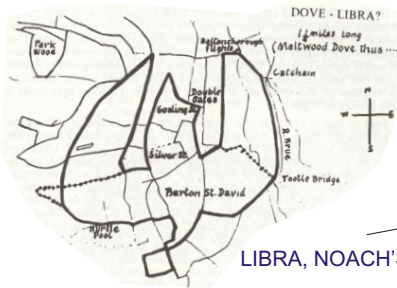

GLASTONBURY KYOPTOS (AS SUN-WHEEL) PROVIDES GRAIL POLE WITH EDINBURGH; GRAIL INTERRED IN THE TOR.

ORIGINAL ZODIAC BY MRS. K. MALTWOOD SLIGHTLY CHANGED BY MARY CAINE.

PHOENIX (AQUARIUS)
THE TOR: CENTER OF THE "KYOPTOS" (ANUBIS RING) OR BASIC SUN-WHEEL

THE TOR IS THE CENTER OF THE SUN RING (KYOPTOS) AND HAS ORIGINAL GRAIL.

TAVHARA LEY LINE FROM THURSO TO SAN SEBASTIAN, SPAIN. CENTER LINE OF THE URMAGA GRID. (THE TOR'S SUN-WHEEL COMPLEMENTS THE EDINBURGH MATRIX.)

MICHAEL-MARI LINE ACROSS ENGLAND (PART OF THE PLANETARY HEMTAHA SERPENT LINE.)

LIBRA, NOACH'S DOVE

THE THREE RAYS; (NOTE ALIGNMENT WITH THE MASTS.)

GEMINI (ONE TWIN) AS THE HOLY CHILD; ORION IS CONTAINED WITHIN!

CANCER AS THE SHIP; NOTE THAT LEPUS (THE HARE) WAS ONCE A SHIP, BENEATH ORION.

THE "GIRT DOG" IS AN ANUBIS WHICH TRACKS THE SUN IN A CW RING "STROBING" TO MAKE A DAILY RING OF 12 ANUBIS', OR THE "KYOPTOS RING" WHICH COMPLEMENTS THE EDINBURGH RESHEL GRID RING