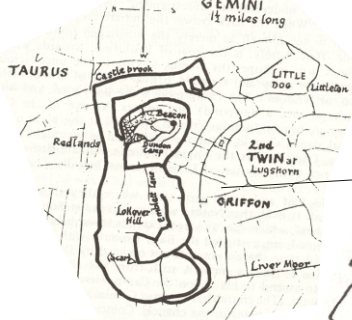

GLASTONBURY KYOPTOS (AS SUN-WHEEL) PROVIDES GRAIL POLE WITH EDINBURGH; GRAIL INTERRED IN THE TOR.

ORIGINAL ZODIAC BY MRS. K. MALTWOOD SLIGHTLY CHANGED BY MARY CAINE.

PHOENIX (AQUARIUS)
THE TOR: CENTER OF THE "KYOPTOS" (ANUBIS RING) OR BASIC SUN-WHEEL

THE TOR IS THE CENTER OF THE SUN RING (KYOPTOS) AND HAS ORIGINAL GRAIL.

TAVHARA LEY LINE FROM THURSO TO SAN SEBASTIAN, SPAIN. CENTER LINE OF THE URMAGA GRID. (THE TOR'S SUN-WHEEL COMPLEMENTS THE EDINBURGH MATRIX.)

MICHAEL-MARI LINE ACROSS ENGLAND (PART OF THE PLANETARY HEMTAHA SERPENT LINE.)

LIBRA, NOACH'S DOVE

THE THREE RAYS; (NOTE ALIGNMENT WITH THE MASTS.)

GEMINI (ONE TWIN) AS THE HOLY CHILD; ORION IS CONTAINED WITHIN!

CANCER AS THE SHIP; NOTE THAT LEPUS (THE HARE) WAS ONCE A SHIP, BENEATH ORION.

THE "GIRT DOG" IS AN ANUBIS WHICH TRACKS THE SUN IN A CW RING "STROBING" TO MAKE A DAILY RING OF 12 ANUBIS', OR THE "KYOPTOS RING" WHICH COMPLEMENTS THE EDINBURGH RESHEL GRID RING