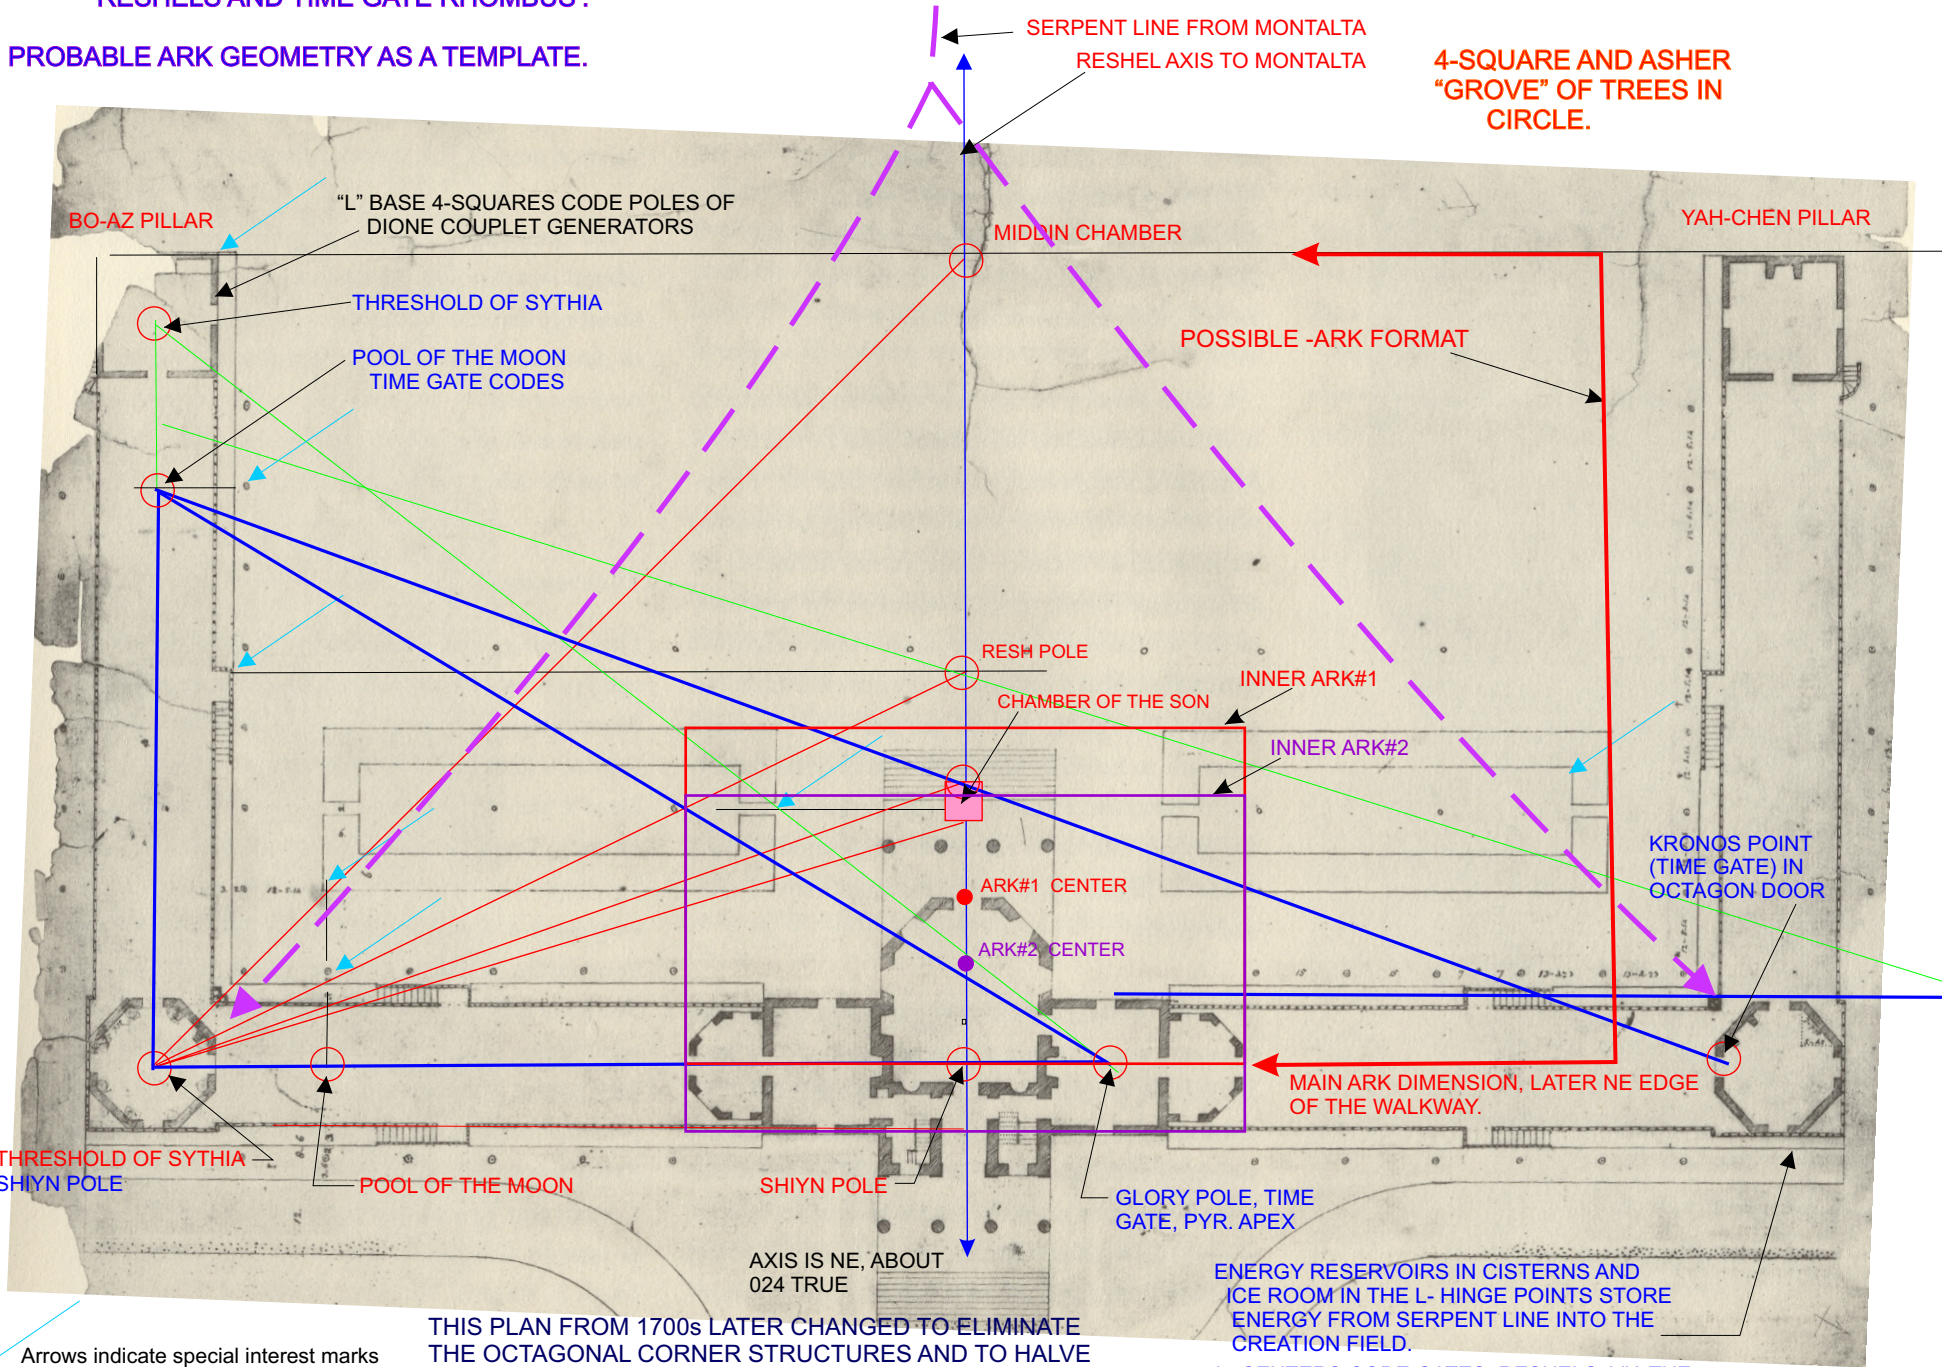

**MONTICELLO: DIONE COUPLET GENERATING POLES AS  
RESHEL AND TIME GATE RHOMBUS'.**

**PROBABLE ARK GEOMETRY AS A TEMPLATE.**

**4-SQUARE AND ASHER  
"GROVE" OF TREES IN  
CIRCLE.**

**THIS PLAN FROM 1700s LATER CHANGED TO ELIMINATE  
THE OCTAGONAL CORNER STRUCTURES AND TO HALVE  
THE WIDTH OF THE EASTERN PORTICO WALKWAYS.**

**ENERGY RESERVOIRS IN CISTERNS AND  
ICE ROOM IN THE L- HINGE POINTS STORE  
ENERGY FROM SERPENT LINE INTO THE  
CREATION FIELD.  
L- CENTERS CODE GATES, RESHEL, VIA THE  
OCTAGON LIGHT POINTS.**

Arrows indicate special interest marks