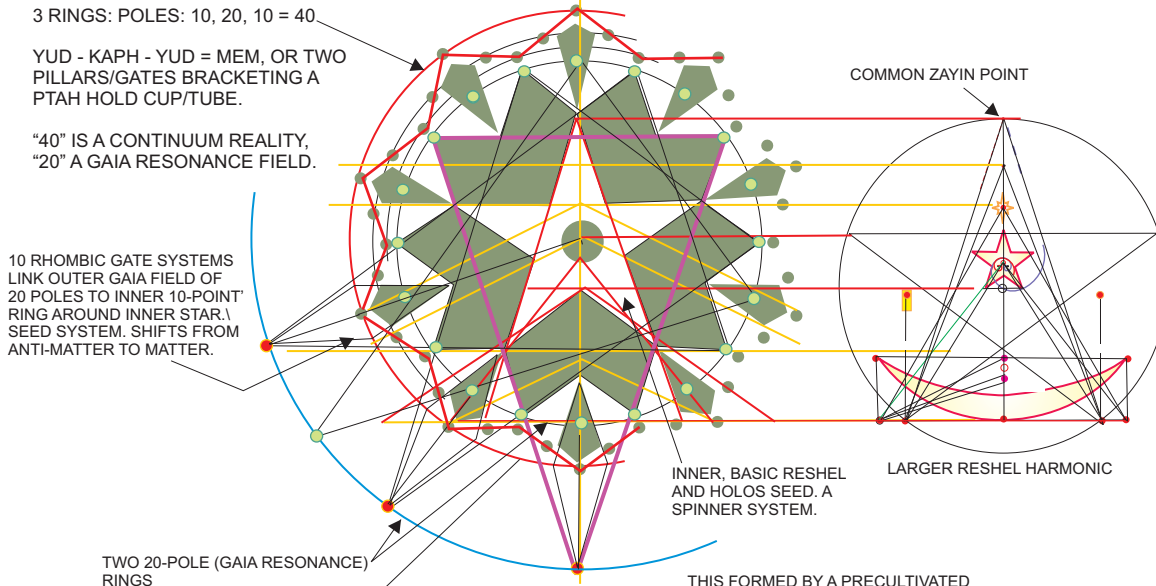

ALIKAR GRID CONVERSION: "HOLOS" SEED FORMAT AFTER THE ZAYIN MATRIX FORMED. (THIS FORMATION: 3 JULY 2010, ST MARTIN'S CHAPEL, CHISBURY.)

FORMATION DIAGRAM IS NOT ACCURATE BUT THERE ARE STRONG INDICATIONS THAT THERE ARE TWO RESHEL FORMATS, ONE USING THE INNER PENTA-STAR AND THE LARGER FORMED BY THE OUTER RING.

THE PENTA-STAR, OR "DOVINE MERKABA"... STAR-DOVE... RELATES TO THE "HOLOS" OR UNIVERSAL SEED SYSTEM. EACH RESHEL HAS TWO INTERACTIVE STARS.

From a photo by Steve Alexander, 2010

THIS FORMED BY A PRECULTIVATED HEART SHAPE AS LARGE AS THE FORMATION. THE SACRED HEART LEY WENT BETWEEN THEM.