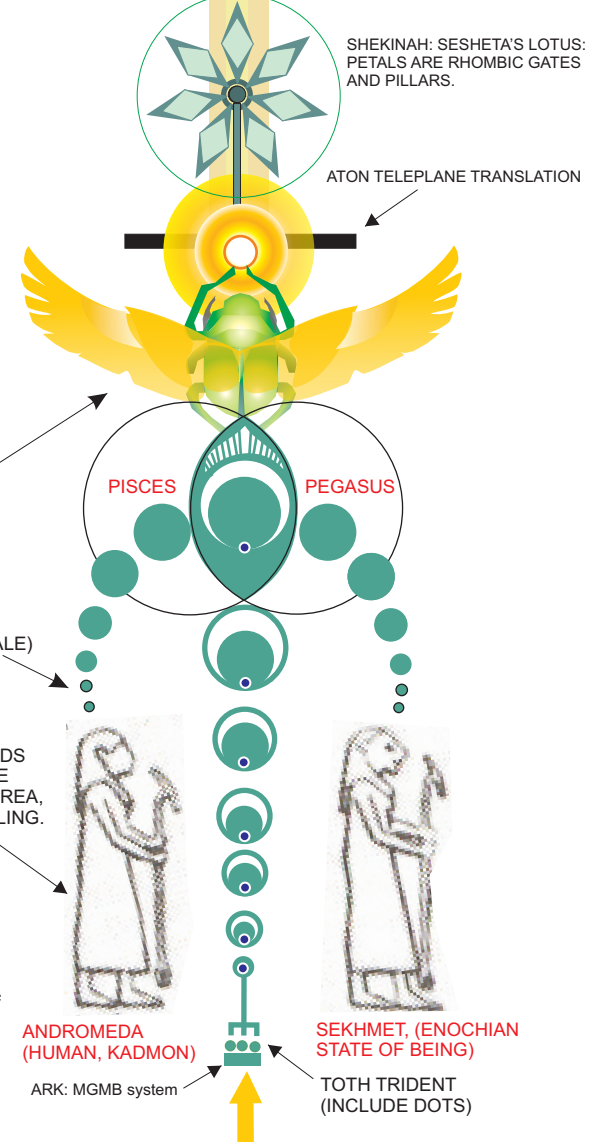

# DIADEM (CROWNS, BANDS, TUBES) MATRIX APPLICATION

THIS STUDY ILLUSTRATES ONE CROP FORMATION COMPLEX DIRECTLY CODING THE ALTON BARNES WHITE HORSE (FOCUSING ALL SYSTEMS) SUPPORTING THE AVEBURY (RESH) POLE, ALIKAR GRID. THE LEY EXTENDS TO THE EAST FROM THE TRIANGLE FORMED BY THE TWO 2008 OLYMPICS FORMATIONS AND THE HORSE, WITH THE HUR'ATON ("BEE") AND "WHALE" BELOW IT. THIS SYSTEM IS IN THE ALIKAR MAIN AXIS (CORE BEAM). THE GRAPHIC ON THE RIGHT IS A SUGGESTED THOUGHT-FORM APPLICATION FOR THE PERSON OR GROUP. (IT WOULD BE CONTAINED BY THE "WINGED ARCHIA" FEATHERED CROWN.)

## DIADEM (CROWNS, BANDS, TUBE(S) MATRIX) WHICH WOULD INCLUDE THE "WINGED ARCHIA" ("NUMBA" FEATHERED CROWN OF ANQET)

### WINGED SCARAB (EMERALD):

**HasfaraOR** – an ancient scarab carved of emerald that lies in the Sky Lotus Pyriethum near Lake Moeris in Egypt.

The HasfaraOR is a touch stone or nexus for several different energy lines within the giant underground complex of the Sky Lotus of Lake Moeris in Egypt. It's "surrogate" opens the scroll on some basic levels of the HasfaraOR which connects to very dynamic energies meant for purification and divine harmonics