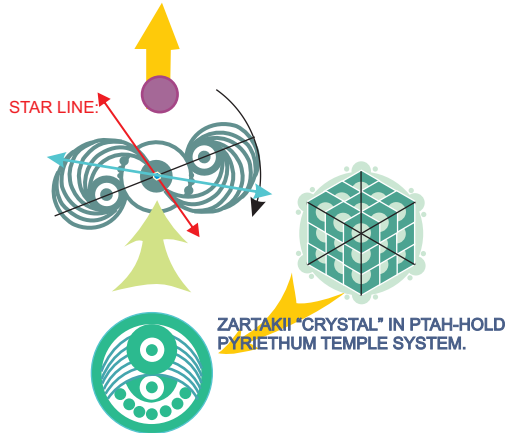

DIADEM (CROWNS, BANDS, TUBE(S) MATRIX) WHICH WOULD INCLUDE THE "WINGED ARCHIA" ("NUMBA" FEATHERED CROWN OF ANQET)

QUANTUM STAR STREAMING (QSS)

WINGED SCARAB (EMERALD):

HasfaraOR – an ancient scarab carved of emerald that lies in the Sky Lotus Pyriethum near Lake Moeris in Egypt.

The HasfaraOR is a touch stone or nexus for several different energy lines within the giant underground complex of the Sky Lotus of Lake Moeris in Egypt. It's "surrogate" opens the scroll on some basic levels of the HasfaraOR which connects to very dynamic energies meant for purification and divine harmonics

WILTON formation

The Wilton crop circle reveals a code being inserted into the Earth at this time of direct passage through maze of heavy particles into the zone of LIGHT streaming, coming from the Central Sun and beyond ...from the Earth's HOME in the Golden Star of MAZURIEL. These "heavy particles" slow down the body and mind and keep it within a more dense electro-magnetic field. The harmonic presented in the Wilton crop circle is a liberating tone which will begin to be sounded from the Earth's core on June 26th and continue in increasing frequency through December 21st, 2012. The cetaceans of the seas will hear it quite audibly and will respond by altering the holographic crystals in their brains to "see" the New Earth patterns and then transmit it in a "digested" form directly into the crystalline elements of this planet. (THR/Maia)

AL'KU TERRA formation

"The Eastfield crop formation is the AL'KU TERRA. This is the schematic for a working New Earth Ark MERKABAH able to not only travel inter-dimensionally but transport whole star fields from one dimension to another. These both define the orbital patterns of two large universal stellar systems...one contains the milky way and many, many other galaxies, and the other contains another large system that is in a parallel universe. (The inner star-field grid describes) The web of space where the connective points between these two universal fields are given. These are wormholes between the two universes." (THR/Maia)

SHAKA'RATET: "He who seals the code."

The serpent seals the code. When the serpent "bites" the imprint is made and non can change it hence forth (other than through divine command). (THR/Maia)
(There are two of these serpents a a crown in the DIADEM complex.)