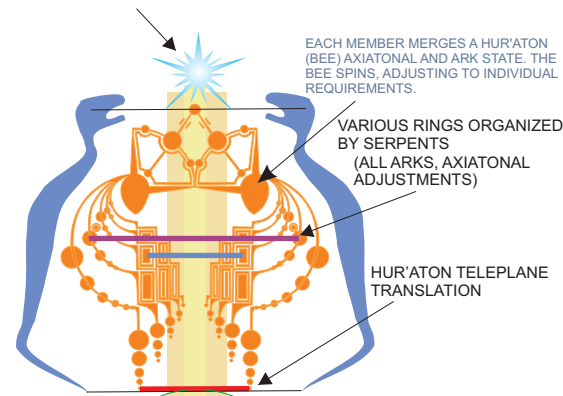

DIADEM (CROWNS, BANDS, TUBE(S) MATRIX) WHICH WOULD INCLUDE THE "WINGED ARCHIA" ("NUMBA" FEATHERED CROWN OF ANQET)

QUANTUM STAR STREAMING (QSS)

WINGED SCARAB (EMERALD):

HasfaraOR – an ancient scarab carved of emerald that lies in the Sky Lotus Pyriethum near Lake Moeris in Egypt.

The HasfaraOR is a touch stone or nexus for several different energy lines within the giant underground complex of the Sky Lotus of Lake Moeris in Egypt. It's "surrogate" opens the scroll on some basic levels of the HasfaraOR which connects to very dynamic energies meant for purification and divine harmonics

WILTON formation

The Wilton crop circle reveals a code being inserted into the Earth at this time of direct passage through maze of heavy particles into the zone of LIGHT streaming, coming from the Central Sun and beyond ...from the Earth's HOME in the Golden Star of MAZURIEL. These "heavy particles" slow down the body and mind and keep it within a more dense electro-magnetic field. The harmonic presented in the Wilton crop circle is a liberating tone which will begin to be sounded from the Earth's core on June 26th and continue in increasing frequency through December 21st, 2012. The cetaceans of the seas will hear it quite audibly and will respond by altering the holographic crystals in their brains to "see" the New Earth patterns and then transmit it in a "digested" form directly into the crystalline elements of this planet. (THR/Maia)

AL'KU TERRA formation

"The Eastfield crop formation is the AL'KU TERRA. This is the schematic for a working New Earth Ark MERKABAH able to not only travel inter-dimensionally but transport whole star fields from one dimension to another. These both define the orbital patterns of two large universal stellar systems...one contains the milky way and many, many other galaxies, and the other contains another large system that is in a parallel universe. (The inner star-field grid describes) The web of space where the connective points between these two universal fields are given. These are wormholes between the two universes." (THR/Maia)

SHAKA'RATET: "He who seals the code."

The serpent seals the code. When the serpent "bites" the imprint is made and non can change it hence forth (other than through divine command). (THR/Maia)
(There are two of these serpents a a crown in the DIADEM complex.)