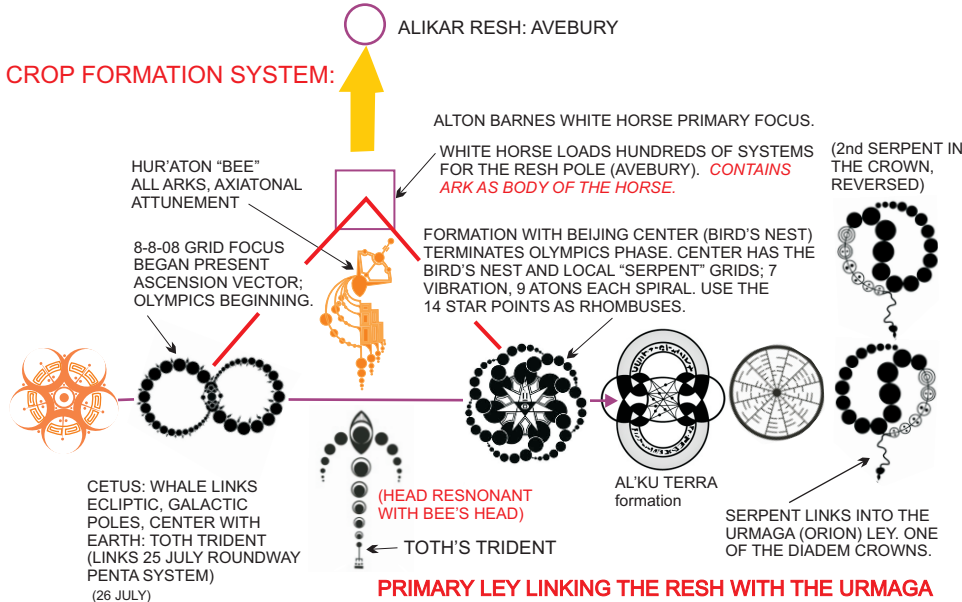

# DIADEM (CROWNS, BANDS, TUBES) MATRIX APPLICATION

THIS STUDY ILLUSTRATES ONE CROP FORMATION COMPLEX DIRECTLY CODING THE ALTON BARNES WHITE HORSE (FOCUSING ALL SYSTEMS) SUPPORTING THE AVEBURY (RESH) POLE, ALIKAR GRID. THE LEY EXTENDS TO THE EAST FROM THE TRIANGLE FORMED BY THE TWO 2008 OLYMPICS FORMATIONS AND THE HORSE, WITH THE HUR'ATON ("BEE") AND "WHALE" BELOW IT. THIS SYSTEM IS IN THE ALIKAR MAIN AXIS (CORE BEAM). THE GRAPHIC ON THE RIGHT IS A SUGGESTED THOUGHT-FORM APPLICATION FOR THE PERSON OR GROUP. (IT WOULD BE CONTAINED BY THE "WINGED ARCHIA" FEATHERED CROWN.)

## DIADEM (CROWNS, BANDS, TUBE(S) MATRIX) WHICH WOULD INCLUDE THE "WINGED ARCHIA" ("NUMBA" FEATHERED CROWN OF ANQET)

### WINGED SCARAB (EMERALD):

**HasfaraOR** – an ancient scarab carved of emerald that lies in the Sky Lotus Pyriethum near Lake Moeris in Egypt.

The HasfaraOR is a touch stone or nexus for several different energy lines within the giant underground complex of the Sky Lotus of Lake Moeris in Egypt. It's "surrogate" opens the scroll on some basic levels of the HasfaraOR which connects to very dynamic energies meant for purification and divine harmonics

#### AL'KU TERRA formation

"The Eastfield crop formation is the AL'KU TERRA. This is the schematic for a working New Earth Ark MERKABAH able to not only travel inter-dimensionally but transport whole star fields from one dimension to another. These both define the orbital patterns of two large universal stellar systems...one contains the milky way and many, many other galaxies, and the other contains another large system that is in a parallel universe. (The inner star-field grid describes) The web of space where the connective points between these two universal fields are given. These are wormholes between the two universes." (THR/Maia)