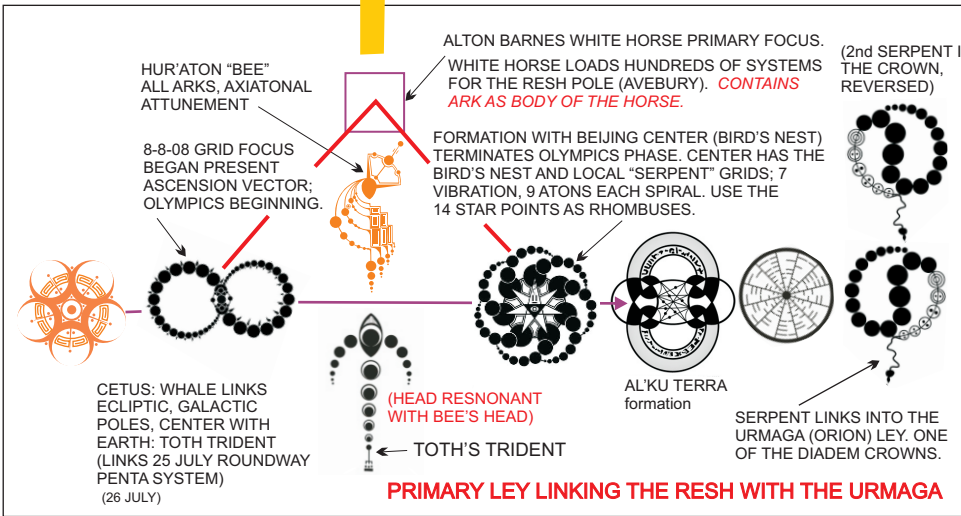

ALTON BARNES MATRIX, 2010 PYRIETHUM CONVERSION: DIADEM (CROWNS, BANDS, TUBES) MATRIX APPLICATION

THIS STUDY ILLUSTRATES ONE CROP FORMATION COMPLEX DIRECTLY CODING THE ALTON BARNES WHITE HORSE (FOCUSING ALL SYSTEMS) SUPPORTING THE AVEBURY (RESH) POLE, ALIKAR GRID. THE LEY EXTENDS TO THE EAST FROM THE TRIANGLE FORMED BY THE TWO 2008 OLYMPICS FORMATIONS AND THE HORSE, WITH THE HUR'ATON ("BEE") AND "WHALE" BELOW IT. THIS SYSTEM IS IN THE ALIKAR MAIN AXIS (CORE BEAM). THE GRAPHIC ON THE RIGHT IS A SUGGESTED THOUGHT-FORM APPLICATION FOR THE PERSON OR GROUP. (IT WOULD BE CONTAINED BY THE "WINGED ARCHIA" FEATHERED CROWN.). THE SYSTEM IS PROGRAMED WITH THE CONSTELLATIONS IN THE "ZERO ARIES" GROUPING.

CROP FORMATION SYSTEM: ALIKAR RESH: AVEBURY. THE ALTON BARNES MATRIX IS "HOT" (INTENSE FROM LARGE PROGRAMS FOCUSED THERE) WHEREAS AVEBURY IS SAFE FOR MASSES OF VISITORS.

AVEBURY: RESH POLE FOR THE ALIKAR GRID, NOW EXPANDING (2008) TO BE THE HUGE NEW "SAR-HANOK PYRIETHUM" TEMPLE INCLUDING THE EUROPEAN RIGHT FORE-BRAIN, AND MUCH OF THE ATLANTIC.

THE TRIANGLE AND THE ADDED FORMATIONS: "THESE ARE STAGES IN UNIVERSAL PATHS... EACH ONE A PROCESS OF THE DYNAMIC IN THE CONTEXT OF THE WHOLE. THE TRIANGLE IS THE HUB."

KU'MAAT: "BALANCING AND WEIGHING OF ALL THAT ENTERS THROUGH THE "THRESHOLD." THE DWELLER ON THE THRESHOLD."

ALTON BARNES WHITE HORSE MATRIX, MAIN SUPPORT SYSTEM FOR AVEBURY... SAFE HIGH ENERGY AREA FOR MAX GRID LINKS. BODY OF HORSE IS AN ARK.

"CHAMBER OF THE SON" IN THE RESHEL PYRAMID.

CETUS (WHALE) MAJOR AKASHIC RECORDS LINK