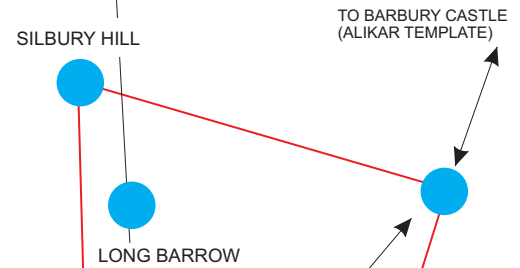

ALTON BARNES MATRIX, 2010 PYRIETHUM CONVERSION: DIADEM (CROWNS, BANDS, TUBES) MATRIX APPLICATION

THIS STUDY ILLUSTRATES ONE CROP FORMATION COMPLEX DIRECTLY CODING THE ALTON BARNES WHITE HORSE (FOCUSING ALL SYSTEMS) SUPPORTING THE AVEBURY (RESH) POLE, ALIKAR GRID. THE LEY EXTENDS TO THE EAST FROM THE TRIANGLE FORMED BY THE TWO 2008 OLYMPICS FORMATIONS AND THE HORSE, WITH THE HUR'ATON ("BEE") AND "WHALE" BELOW IT. THIS SYSTEM IS IN THE ALIKAR MAIN AXIS (CORE BEAM). THE GRAPHIC ON THE RIGHT IS A SUGGESTED THOUGHT-FORM APPLICATION FOR THE PERSON OR GROUP. (IT WOULD BE CONTAINED BY THE "WINGED ARCHIA" FEATHERED CROWN.). THE SYSTEM IS PROGRAMED WITH THE CONSTELLATIONS IN THE "ZERO ARIES" GROUPING.

CROP FORMATION SYSTEM: ALIKAR RESH: AVEBURY. THE ALTON BARNES MATRIX IS "HOT" (INTENSE FROM LARGE PROGRAMS FOCUSED THERE) WHEREAS AVEBURY IS SAFE FOR MASSES OF VISITORS.

AVEBURY: RESH POLE FOR THE ALIKAR GRID, NOW EXPANDING (2008) TO BE THE HUGE NEW "SAR-HANOK PYRIETHUM" TEMPLE INCLUDING THE EUROPEAN RIGHT FORE-BRAIN, AND MUCH OF THE ATLANTIC.

THE TRIANGLE AND THE ADDED FORMATIONS: "THESE ARE STAGES IN UNIVERSAL PATHS... EACH ONE A PROCESS OF THE DYNAMIC IN THE CONTEXT OF THE WHOLE. THE TRIANGLE IS THE HUB."

KU'MAAT: "BALANCING AND WEIGHING OF ALL THAT ENTERS THROUGH THE "THRESHOLD." THE DWELLER ON THE THRESHOLD."

ALTON BARNES WHITE HORSE MATRIX, MAIN SUPPORT SYSTEM FOR AVEBURY... SAFE HIGH ENERGY AREA FOR MAX GRID LINKS. BODY OF HORSE IS AN ARK.

"CHAMBER OF THE SON" IN THE RESHEL PYRAMID.

CETUS (WHALE) MAJOR AKASHIC RECORDS LINK