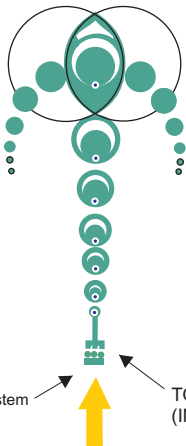

ALTON BARNES MATRIX, 2010 PYRIETHUM CONVERSION: DIADEM (CROWNS, BANDS, TUBES) MATRIX APPLICATION

THIS STUDY ILLUSTRATES ONE CROP FORMATION COMPLEX DIRECTLY CODING THE ALTON BARNES WHITE HORSE (FOCUSING ALL SYSTEMS) SUPPORTING THE AVEBURY (RESH) POLE, ALIKAR GRID. THE LEY EXTENDS TO THE EAST FROM THE TRIANGLE FORMED BY THE TWO 2008 OLYMPICS FORMATIONS AND THE HORSE, WITH THE HUR'ATON ("BEE") AND "WHALE" BELOW IT. THIS SYSTEM IS IN THE ALIKAR MAIN AXIS (CORE BEAM). THE GRAPHIC ON THE RIGHT IS A SUGGESTED THOUGHT-FORM APPLICATION FOR THE PERSON OR GROUP. (IT WOULD BE CONTAINED BY THE "WINGED ARCHIA" FEATHERED CROWN.). THE SYSTEM IS PROGRAMED WITH THE CONSTELLATIONS IN THE "ZERO ARIES" GROUPING.

THE TRIANGLE AND THE ADDED FORMATIONS: "THESE ARE STAGES IN UNIVERSAL PATHS... EACH ONE A PROCESS OF THE DYNAMIC IN THE CONTEXT OF THE WHOLE. THE TRIANGLE IS THE HUB."

KU'MAAT: "BALANCING AND WEIGHING OF ALL THAT ENTERS THROUGH THE "THRESHOLD." THE DWELLER ON THE THRESHOLD."

SANCTUARY NEAR AVEBURY, 1 JULY 2008

USES "L" GATE FUNCTION, AS THE CENTER OF THE RHOMBUS, TO INTEGRATE PRELIMINARY CODES INTO THE 8-8-8 GRID, ALSO USES LATER HUR'ATON AND "CETUS" FORMATIONS. SILBURY HILL SUPPORT FOR AVEBURY, USES THE ALTON BARNES MATRIX.

ALTON BARNES WHITE HORSE MATRIX, MAIN SUPPORT SYSTEM FOR AVEBURY... SAFE HIGH ENERGY AREA FOR MAX GRID LINKS. BODY OF HORSE IS AN ARK.

"CHAMBER OF THE SON" IN THE RESHEL PYRAMID.

CETUS (WHALE) MAJOR AKASHIC RECORDS LINK