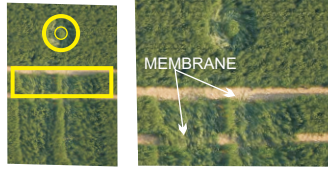

**ALTON BARNES HORSE MATRIX NEW AUGMENTATION (2011)**

THIS "WAVE-SERPENT" FORMATION, AT THE WILTON WINDMILL AMPLIFIED THE 2010 GRID START WITH THIS YEAR'S AUGMENTATION OF THE NEW AND MAJOR GRID. THIS ACCESSES THE HA-REEM MEMBRANE GENERATED BY PHYSICAL LIGHT GROUPS UNDER HIERARCHICAL SUPERVISION 3 WEEKS PRIOR TO THE FORMATIONS.

ALIGNS ON NORTH TANGENT OF SILBURY HILL WITH AN "L-SHIFT" TO THE CENTER OF THE HILL

AVEBURY: RESH POLE FOR THE ALIKAR GRID, NOW EXPANDING (2008) TO BE THE HUGE NEW "SAR-HANOK PYRIETHUM" TEMPLE INCLUDING THE EUROPEAN RIGHT FORE-BRAIN, AND MUCH OF THE ATLANTIC.

(SOUL OF TEMPLA MAR: "TEMPLES OF THE EMERALD SEA")

INTERPRETED AS 2 TETRATRYON SIGEL SPHERES DEFINING A TELEPLANE SUPPORTING A METATRONIC AND ORITRONIC UNIVERSE COUPLET, EACH WORKING THE BASIC 3-UNIVERSE MODEL FOR THE 20-CYCLE NEW-RACE/UNIVERSE PROJECT. THE BARS UNDER THE SEED-DOTS ARE THE TELEPLANE. THE RECTANGLES IN THE SACRED-GAP ARE NOACH-ARKS RESONANT WITH THE SIGEL FIELDS. **OPERATIVE IN/AS THE "TEMPLA MAR."**