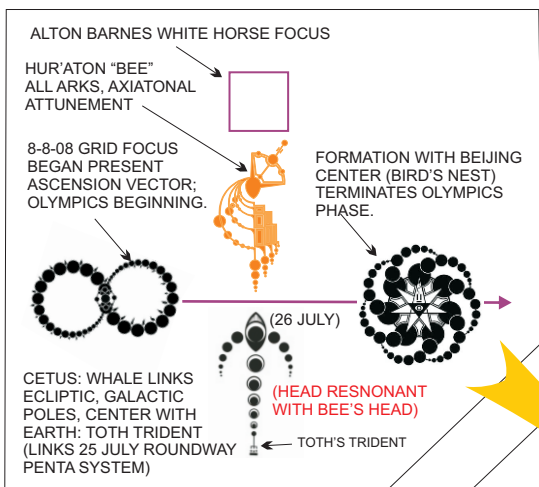

ALTON BARNES URMAGA LINK STAR-BIRD GRID ("GOLDEN EAGLE STAR")

ALIKAR AXIS: UPGRADED TO A PTAH-HOLD FORMAT. FORMATIONS SHOWN HERE ARE ONLY THOSE DIRECTLY SUPPORTING THE "GOLDEN EAGLE STAR" GRID.

URMAGA NEW RACE GRID FOUND BY THE ORION BELT HENGES AND THE SIRIUS HENGE. THIS LEY FROM THE SIRIUS POLE LINKS INTO THE ALIKAR SYSTEM IN THREE CROP FORMATIONS ON THE LEY.

ALTON BARNES WHITE HORSE. COMPLEX MATRIX OF MANY FORMATIONS/GRIDS BEGAN WITH THE 8-8-08 OLYMPICS ACTION LINE FORMING THE WORLD SOUL GRIDS IN ASIA AND NORTH AMERICA, ATLANTIC AND PACIFIC.

THERE ARE MANY GRIDS IN THE ALTON BARNES AREA FOCUSED IN THE WHITE HORSE, SUPPORTING AVEBURY BUT ALSO GLASTONBURY DIRECTLY AND OTHER ALIKAR POLES. ONLY SHOWN HERE ARE THE POLES FORMING THE KEY URMAGA STAR-BIRD HORIZON PORTAL GRID. (IT IS ALSO A 2ND RING PARHELION.)