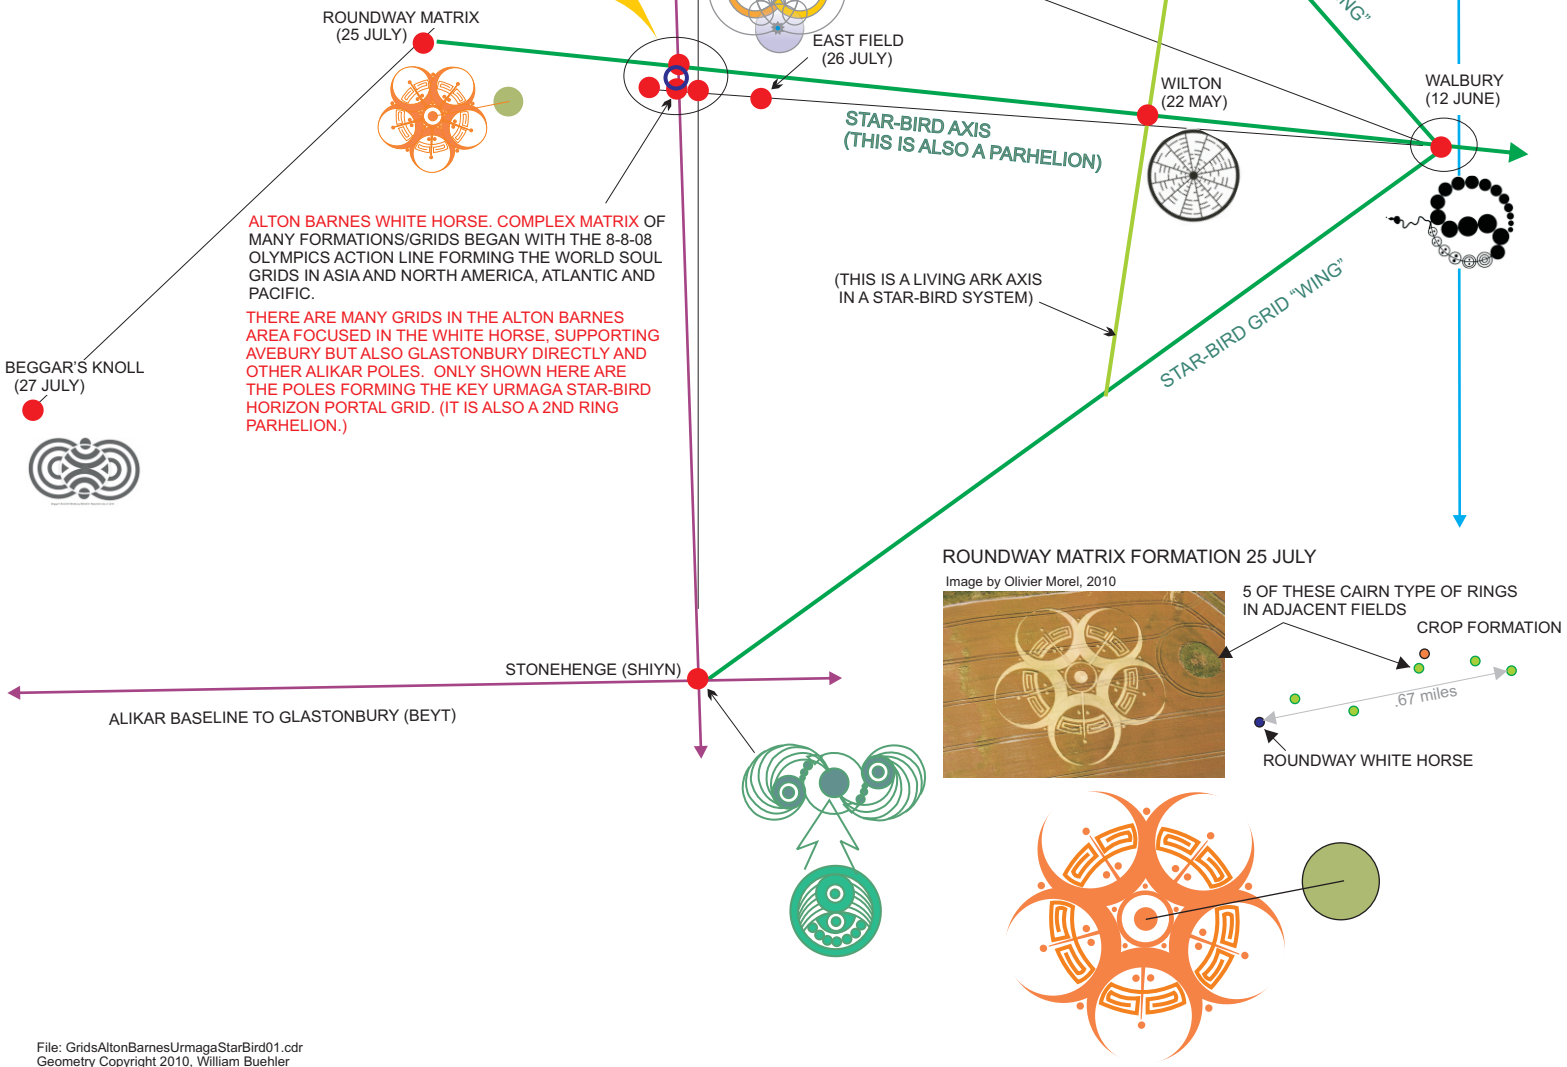

ALTON BARNES URMAGA LINK STAR-BIRD GRID ("GOLDEN EAGLE STAR")

ALIKAR AXIS: UPGRADED TO A PTAH-HOLD FORMAT. FORMATIONS SHOWN HERE ARE ONLY THOSE DIRECTLY SUPPORTING THE "GOLDEN EAGLE STAR" GRID.

URMAGA NEW RACE GRID FOUND BY THE ORION BELT HENGES AND THE SIRIUS HENGE. THIS LEY FROM THE SIRIUS POLE LINKS INTO THE ALIKAR SYSTEM IN THREE CROP FORMATIONS ON THE LEY.

ALTON BARNES WHITE HORSE. COMPLEX MATRIX OF MANY FORMATIONS/GRIDS BEGAN WITH THE 8-8-08 OLYMPICS ACTION LINE FORMING THE WORLD SOUL GRIDS IN ASIA AND NORTH AMERICA, ATLANTIC AND PACIFIC.

THERE ARE MANY GRIDS IN THE ALTON BARNES AREA FOCUSED IN THE WHITE HORSE, SUPPORTING AVEBURY BUT ALSO GLASTONBURY DIRECTLY AND OTHER ALIKAR POLES. ONLY SHOWN HERE ARE THE POLES FORMING THE KEY URMAGA STAR-BIRD HORIZON PORTAL GRID. (IT IS ALSO A 2ND RING PARHELION.)

ROUNDWAY MATRIX FORMATION 25 JULY
Image by Olivier Morel, 2010
5 OF THESE CAIRN TYPE OF RINGS IN ADJACENT FIELDS
CROP FORMATION
.67 miles
ROUNDWAY WHITE HORSE