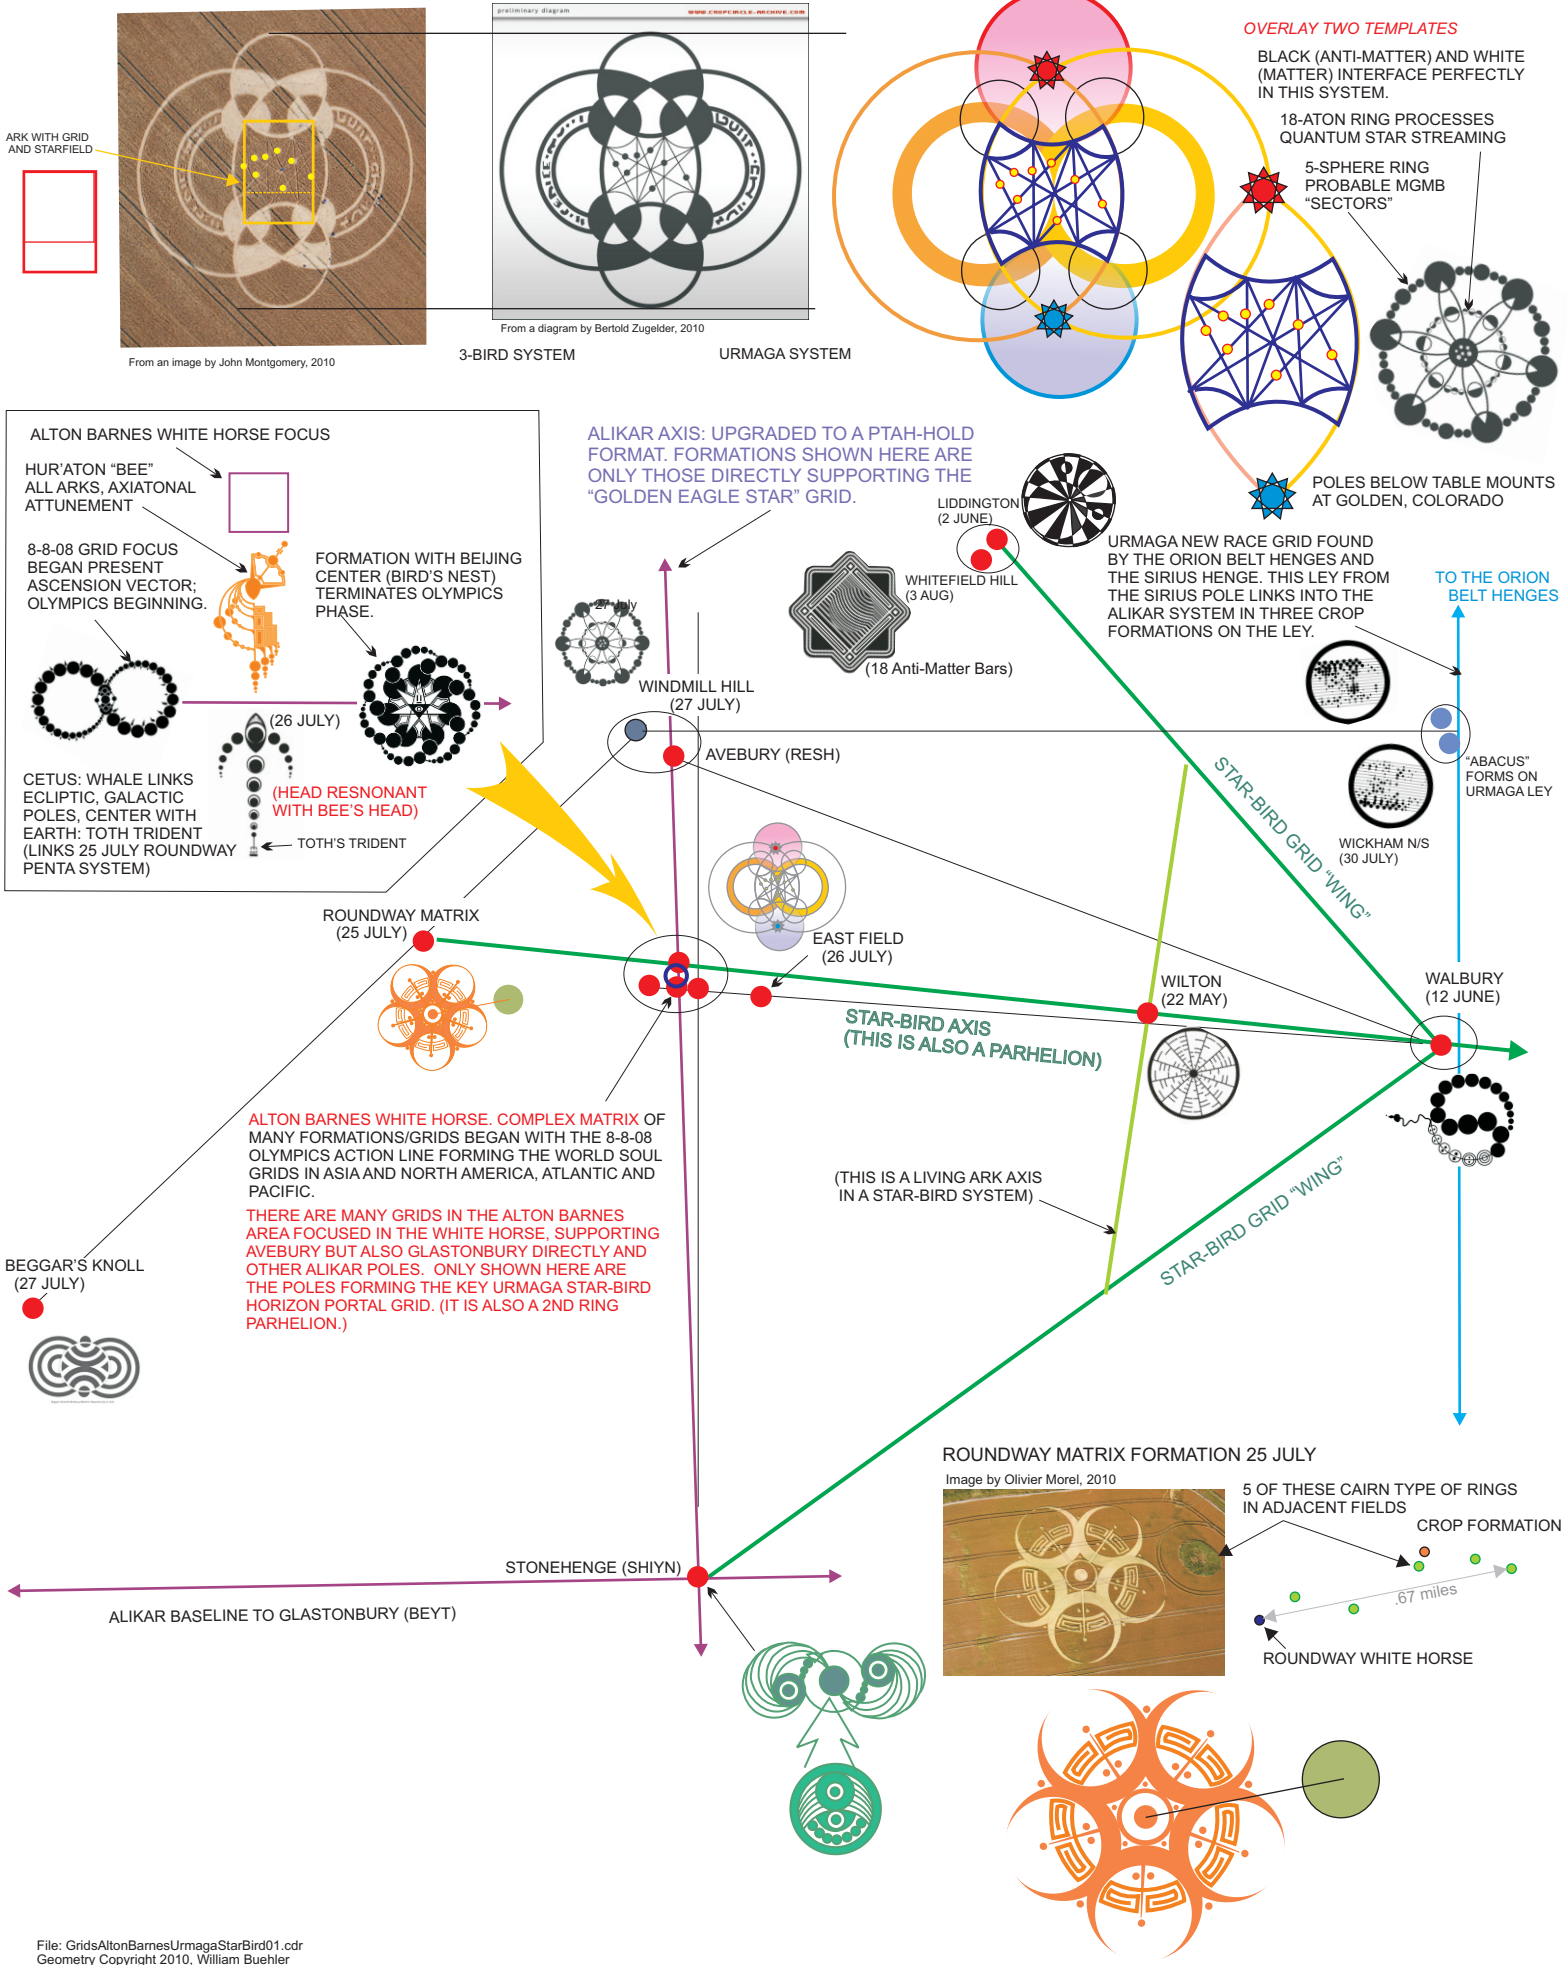

ALTON BARNES URMAGA LINK STAR-BIRD GRID ("GOLDEN EAGLE STAR")

ALIKAR AXIS: UPGRADED TO A PTAH-HOLD FORMAT. FORMATIONS SHOWN HERE ARE ONLY THOSE DIRECTLY SUPPORTING THE "GOLDEN EAGLE STAR" GRID.

URMAGA NEW RACE GRID FOUND BY THE ORION BELT HENGES AND THE SIRIUS HENGE. THIS LEY FROM THE SIRIUS POLE LINKS INTO THE ALIKAR SYSTEM IN THREE CROP FORMATIONS ON THE LEY.

ALTON BARNES WHITE HORSE. COMPLEX MATRIX OF MANY FORMATIONS/GRIDS BEGAN WITH THE 8-8-08 OLYMPICS ACTION LINE FORMING THE WORLD SOUL GRIDS IN ASIA AND NORTH AMERICA, ATLANTIC AND PACIFIC.

THERE ARE MANY GRIDS IN THE ALTON BARNES AREA FOCUSED IN THE WHITE HORSE, SUPPORTING AVEBURY BUT ALSO GLASTONBURY DIRECTLY AND OTHER ALIKAR POLES. ONLY SHOWN HERE ARE THE POLES FORMING THE KEY URMAGA STAR-BIRD HORIZON PORTAL GRID. (IT IS ALSO A 2ND RING PARHELION.)

ROUNDWAY MATRIX FORMATION 25 JULY
Image by Olivier Morel, 2010
5 OF THESE CAIRN TYPE OF RINGS IN ADJACENT FIELDS
CROP FORMATION
.67 miles
ROUNDWAY WHITE HORSE