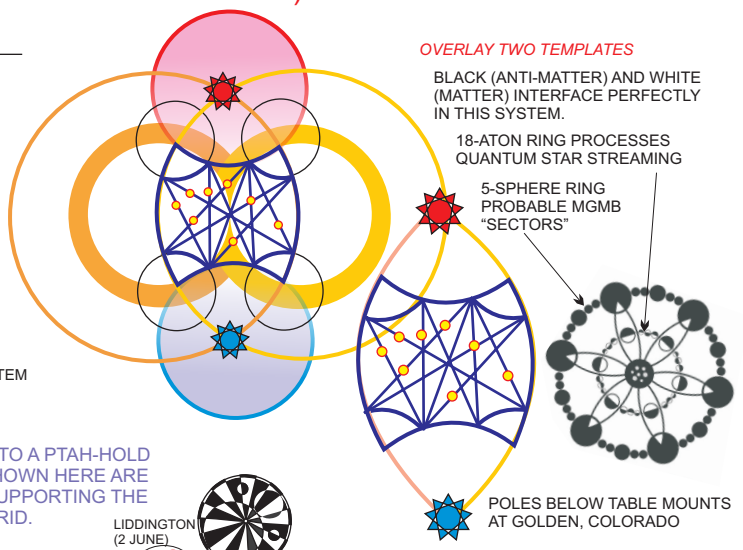

ALTON BARNES URMAGA LINK STAR-BIRD GRID ("GOLDEN EAGLE STAR")

ALIKAR AXIS: UPGRADED TO A PTAH-HOLD FORMAT. FORMATIONS SHOWN HERE ARE ONLY THOSE DIRECTLY SUPPORTING THE "GOLDEN EAGLE STAR" GRID.

URMAGA NEW RACE GRID FOUND BY THE ORION BELT HENGES AND THE SIRIUS HENGE. THIS LEY FROM THE SIRIUS POLE LINKS INTO THE ALIKAR SYSTEM IN THREE CROP FORMATIONS ON THE LEY.

ALTON BARNES WHITE HORSE. COMPLEX MATRIX OF MANY FORMATIONS/GRIDS BEGAN WITH THE 8-8-08 OLYMPICS ACTION LINE FORMING THE WORLD SOUL GRIDS IN ASIA AND NORTH AMERICA, ATLANTIC AND PACIFIC.

THERE ARE MANY GRIDS IN THE ALTON BARNES AREA FOCUSED IN THE WHITE HORSE, SUPPORTING AVEBURY BUT ALSO GLASTONBURY DIRECTLY AND OTHER ALIKAR POLES. ONLY SHOWN HERE ARE THE POLES FORMING THE KEY URMAGA STAR-BIRD HORIZON PORTAL GRID. (IT IS ALSO A 2ND RING PARHELION.)

ROUNDWAY MATRIX FORMATION 25 JULY
Image by Olivier Morel, 2010
5 OF THESE CAIRN TYPE OF RINGS IN ADJACENT FIELDS
CROP FORMATION
.67 miles
ROUNDWAY WHITE HORSE