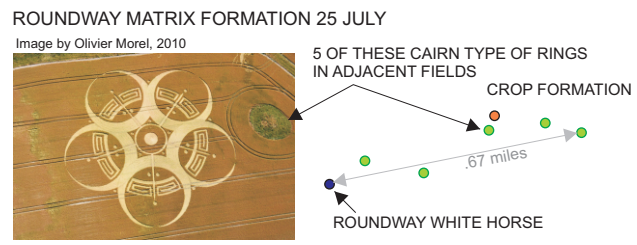

ALTON BARNES URMAGA LINK STAR-BIRD GRID ("GOLDEN EAGLE STAR")

ALIKAR AXIS: UPGRADED TO A PTAH-HOLD FORMAT. FORMATIONS SHOWN HERE ARE ONLY THOSE DIRECTLY SUPPORTING THE "GOLDEN EAGLE STAR" GRID.

URMAGA NEW RACE GRID FOUND BY THE ORION BELT HENGES AND THE SIRIUS HENGE. THIS LEY FROM THE SIRIUS POLE LINKS INTO THE ALIKAR SYSTEM IN THREE CROP FORMATIONS ON THE LEY.

ALTON BARNES WHITE HORSE. COMPLEX MATRIX OF MANY FORMATIONS/GRIDS BEGAN WITH THE 8-8-08 OLYMPICS ACTION LINE FORMING THE WORLD SOUL GRIDS IN ASIA AND NORTH AMERICA, ATLANTIC AND PACIFIC.

THERE ARE MANY GRIDS IN THE ALTON BARNES AREA FOCUSED IN THE WHITE HORSE, SUPPORTING AVEBURY BUT ALSO GLASTONBURY DIRECTLY AND OTHER ALIKAR POLES. ONLY SHOWN HERE ARE THE POLES FORMING THE KEY URMAGA STAR-BIRD HORIZON PORTAL GRID. (IT IS ALSO A 2ND RING PARHELION.)

ROUNDWAY MATRIX FORMATION 25 JULY
Image by Olivier Morel, 2010
5 OF THESE CAIRN TYPE OF RINGS IN ADJACENT FIELDS
CROP FORMATION
.67 miles
ROUNDWAY WHITE HORSE