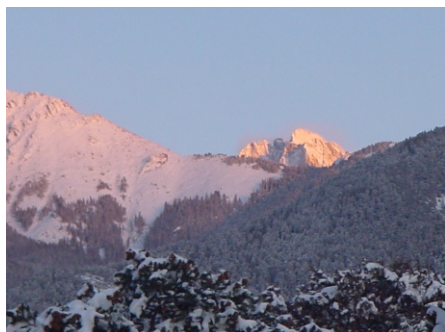

**"HERMES' RETREAT, SANGRE DE CRISTO MOUNTAIN RANGE: CRESTONE, COLORADO, USA.
(THOTH'S RETREAT AT LAKE TITICACA.)**

File: HermesRetreat01.cdr/pdf
Photos Copyright 2004, William Buehler