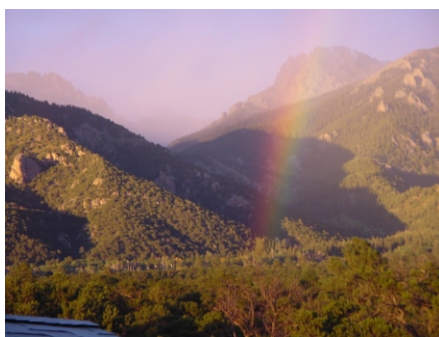

**"HERMES' RETREAT, SANGRE DE CRISTO MOUNTAIN RANGE: CRESTONE, COLORADO, USA.
(THOTH'S RETREAT AT LAKE TITICACA.)**

File: HermesRetreat01.cdr/pdf
Photos Copyright 2004, William Buehler