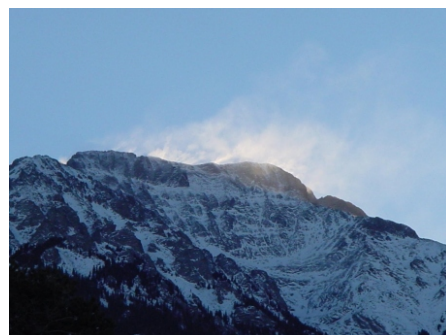

**"HERMES' RETREAT, SANGRE DE CRISTO MOUNTAIN RANGE: CRESTONE, COLORADO, USA.
(THOTH'S RETREAT AT LAKE TITICACA.)**

File: HermesRetreat01.cdr/pdf
Photos Copyright 2004, William Buehler