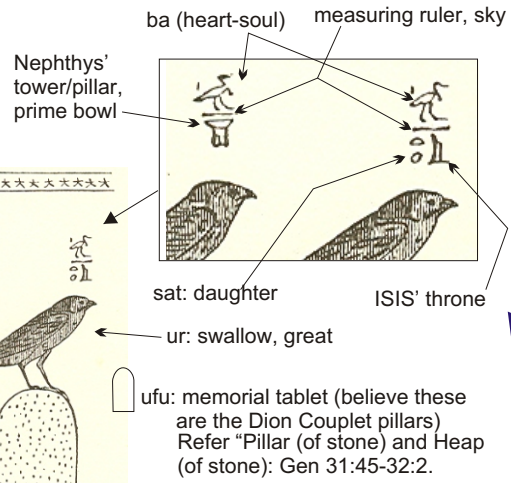

# OMPHALOS EXAMPLES

## BIRD IDENTIFICATION

## EGYPTIAN

Dodona and Delphi: Oracle centers,  
2 doves from Temple of Amon, Thebes  
Apollo: "the stone" (god of Delphi)

## ISIS AND NEPHTHYS:

NOTE THAT THERE IS A HORIZONTAL BIRD WITH THE TWO UPRIGHT BIRDS, PARALLELING THE HUMAN FIGURES

THIS 51.8 (slope) LINE MARKS OFFSET STAR. IT IS FROM THE SPHINX FOOT, THROUGH THE RIGHT BIRD'S TOE.