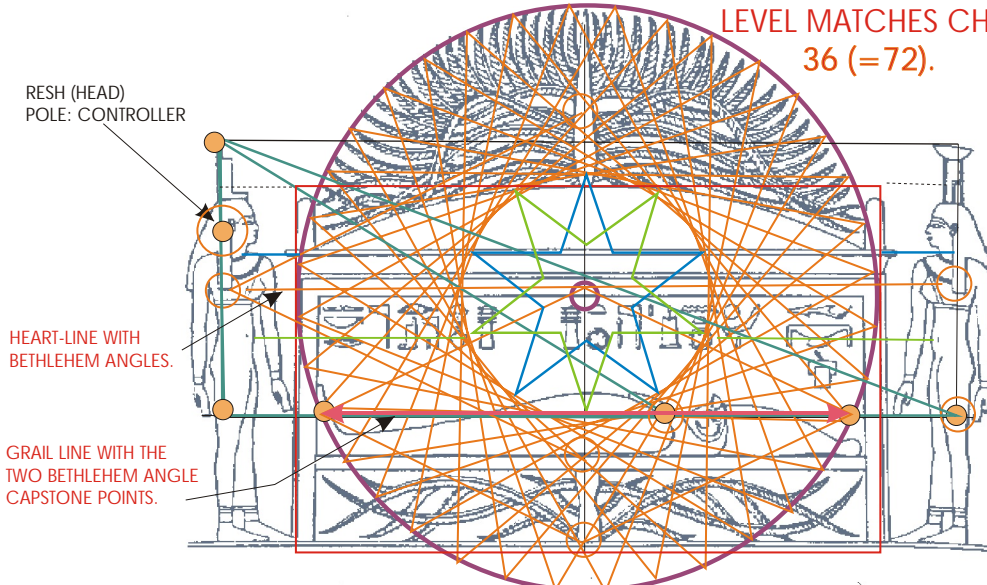

SACRED CHORD THROUGH THE FINGER TIPS/THIGH GENERATES 36 POLES; AT CROWN LEVEL MATCHES CHORD WITH ANOTHER 36 (=72).

L-GATE; EYE OF RA

FINGERS MARK THE BASE LINE FOR THE EYE OF RA TIME GATE OR "L-GATE". CONTROLLING FACTORS OF THE EYE OF RA:

1. HERU-UR'S THROAT CHAKRA.
2. NEPHTHYS' "OPEN THIGH WHERE THE WISDOM IS SEALED."
3. THE SAME FOR ISIS.
4. ISIS' RESH OR "CHIEF HEAD STONE."
5. ISIS' CROWN-THRONE.

36 POLE, (10 DEGREES) BASED ON THE L-CUT AS THE SACRED CHORD. CREATES AN INNER HOLOS RING. SACRED CHORD BETWEEN THROAT CHAKRAS.

HATHOR TEMPLE (DENDERA) HERU-UR ASCENSION: DIONE COUPLET AND RESHEL, L-GATE DYNAMIC.

ISIS AND NEPHTHYS POLARITY AND ASSOCIATED GEOMETRY INCLUDING THE L-SHIFT, TIME GATE (EYE OF RA).