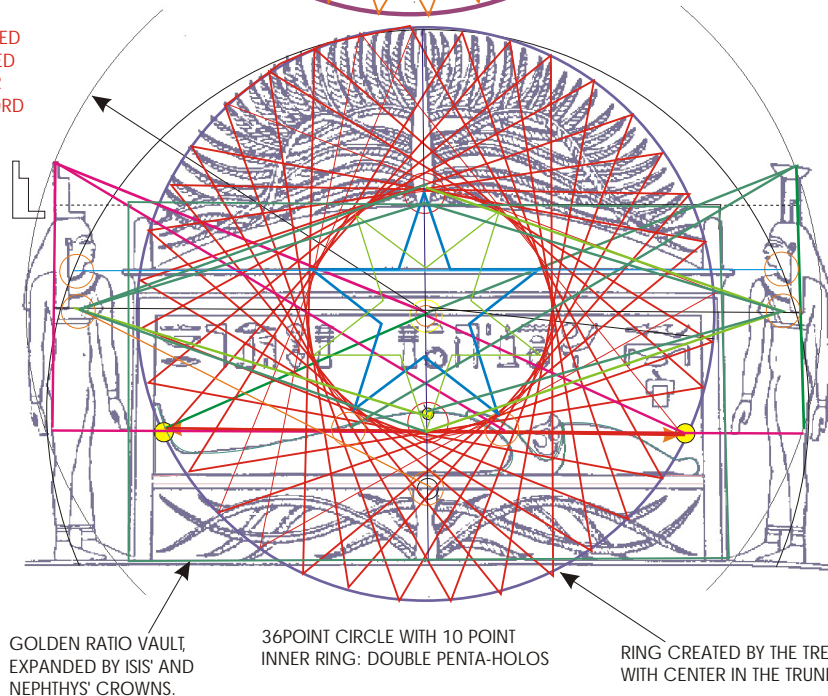

SACRED CHORD THROUGH THE FINGER TIPS/THIGH GENERATES 36 POLES; AT CROWN LEVEL MATCHES CHORD WITH ANOTHER 36 (=72).

L-GATE; EYE OF RA

FINGERS MARK THE BASE LINE FOR THE EYE OF RA TIME GATE OR "L-GATE". CONTROLLING FACTORS OF THE EYE OF RA:

1. HERU-UR'S THROAT CHAKRA.
2. NEPHTHYS' "OPEN THIGH WHERE THE WISDOM IS SEALED."
3. THE SAME FOR ISIS.
4. ISIS' RESH OR "CHIEF HEAD STONE."
5. ISIS' CROWN-THRONE.

36 POLE, (10 DEGREES) BASED ON THE L-CUT AS THE SACRED CHORD. CREATES AN INNER HOLOS RING. SACRED CHORD BETWEEN THROAT CHAKRAS.

HATHOR TEMPLE (DENDERA) HERU-UR ASCENSION: DIONE COUPLET AND RESHEL, L-GATE DYNAMIC.

ISIS AND NEPHTHYS POLARITY AND ASSOCIATED GEOMETRY INCLUDING THE L-SHIFT, TIME GATE (EYE OF RA).