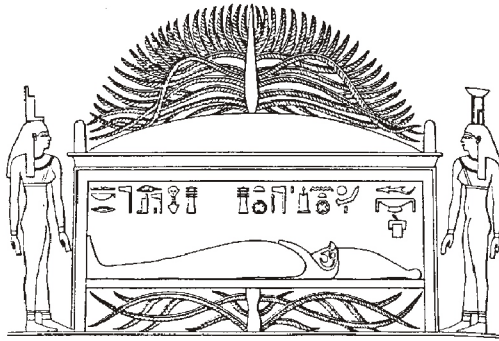

**"HE WHO HOLDS THE THRONE GOVERNS THE STARPATH HOME."**

THOTH translated by Maia Nartoomid

**ISIS AND NEPHTHYS:**

NOTE THAT THERE IS A HORIZONTAL BIRD WITH THE TWO UPRIGHT BIRDS, PARALLELING THE HUMAN FIGURES

L-GATE, CORNER STONE, GOLDEN RATIO RHOMBUSES

Osiris on his funeral bed.

From: "THE GODS OF THE EGYPTIANS", VOL 1, by Wallis Budge. Page 152.

HATHOR TEMPLE (DENDERA) ISIS/NEPHTHYS AND HERU-UR IN A DIONE-COUPLET FORMAT; RESHEL, L-GATES, 36 POLE AND POWER RING FORMING THE PENTAGON FOR RESHEL AND THE PHOENIX ASCENSION.