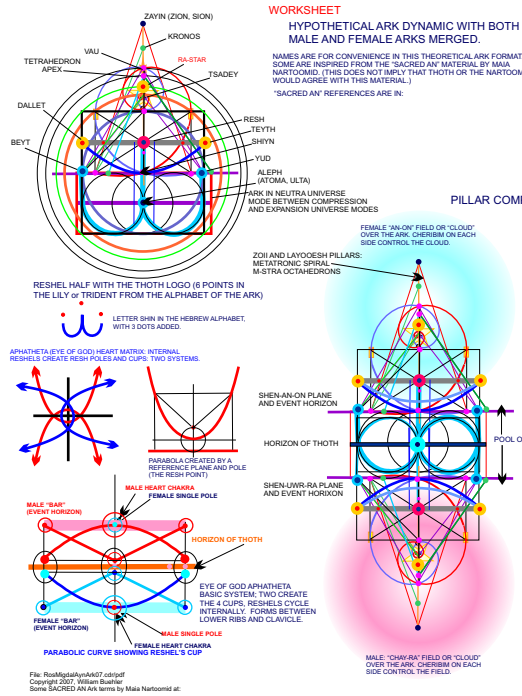

WORKSHEET

HYPOTHETICAL ARK DYNAMIC WITH BOTH MALE AND FEMALE ARKS MERGED.

SACRED AN REFERENCES ARE IN:

ARK FIELD AND CLOUDS REMAIN IN THE NEUTRA UNIVERSE AS THE CENTRAL FLASHING UNIVERSE REFERENCE POINT (ENNEAD FLASH)