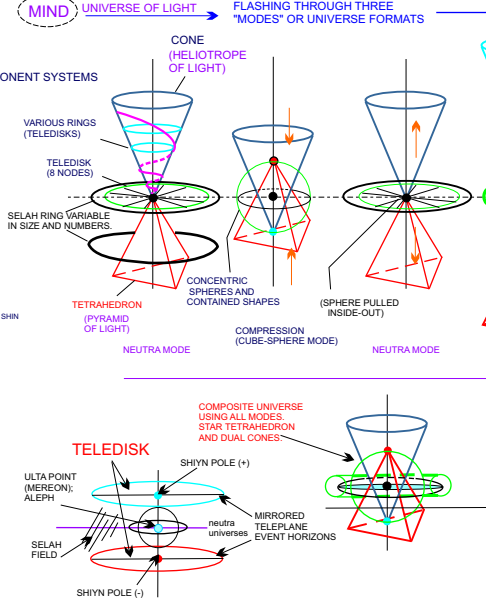

FLASHING UNIVERSE DYNAMIC

FLASHING UNIVERSE (DYNAMIC) CONES AND TETRAHEDRONS