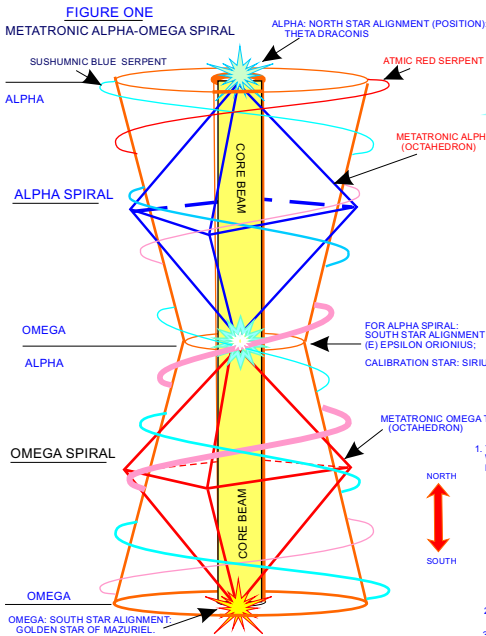

WORKSHEET

HYPOTHETICAL ARK DYNAMIC WITH BOTH MALE AND FEMALE ARKS MERGED.

SACRED AN REFERENCES ARE IN:

ARK FIELD AND CLOUDS REMAIN IN THE NEUTRA UNIVERSE AS THE CENTRAL FLASHING UNIVERSE REFERENCE POINT (ENNEAD FLASH)