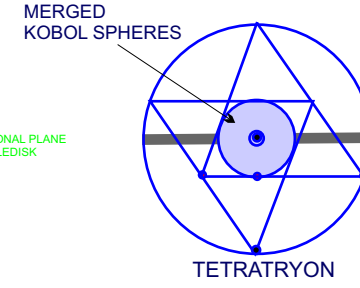

FLASHING UNIVERSE DYNAMIC

FLASHING UNIVERSE (DYNAMIC) CONES AND TETRAHEDRONS