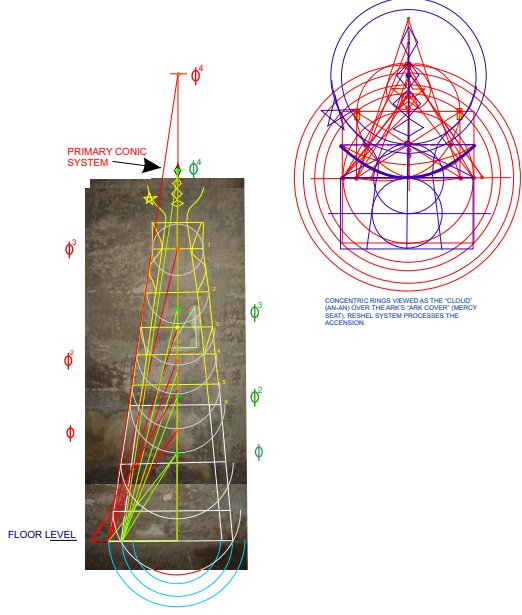

PILLAR COMPONENTS

ROSSLYN CHAPEL: MIGDAL-AYN TOWER STUDY