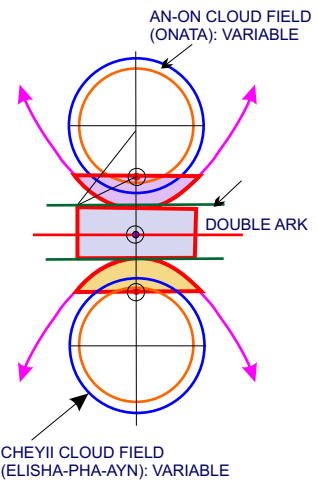

WORKSHEET

HYPOTHETICAL ARK DYNAMIC WITH BOTH MALE AND FEMALE ARKS MERGED.

SACRED AN REFERENCES ARE IN:

ARK FIELD AND CLOUDS REMAIN IN THE NEUTRA UNIVERSE AS THE CENTRAL FLASHING UNIVERSE REFERENCE POINT (ENNEAD FLASH)