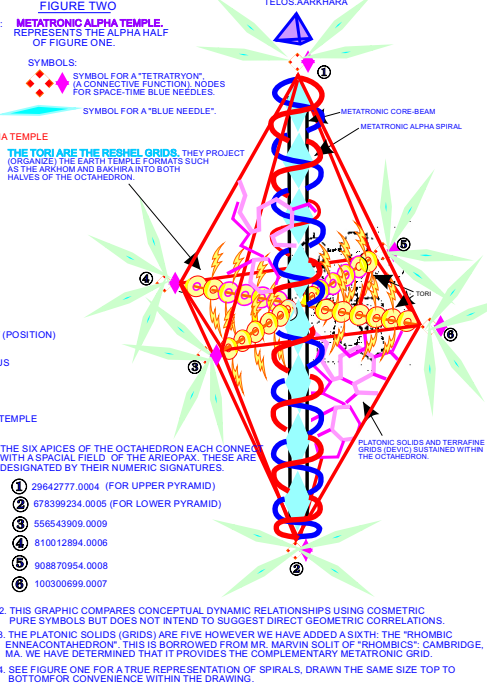

WORKSHEET

HYPOTHETICAL ARK DYNAMIC WITH BOTH MALE AND FEMALE ARKS MERGED.

SACRED AN REFERENCES ARE IN:

ARK FIELD AND CLOUDS REMAIN IN THE NEUTRA UNIVERSE AS THE CENTRAL FLASHING UNIVERSE REFERENCE POINT (ENNEAD FLASH)