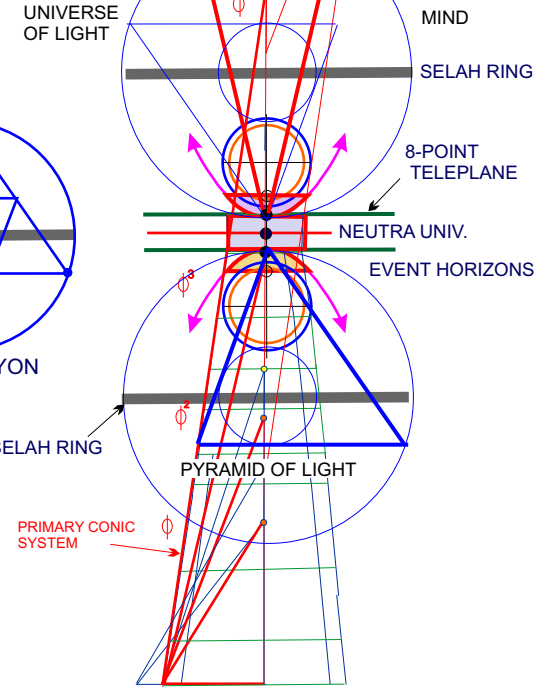

FLASHING UNIVERSE DYNAMIC

FLASHING UNIVERSE (DYNAMIC) CONES AND TETRAHEDRONS