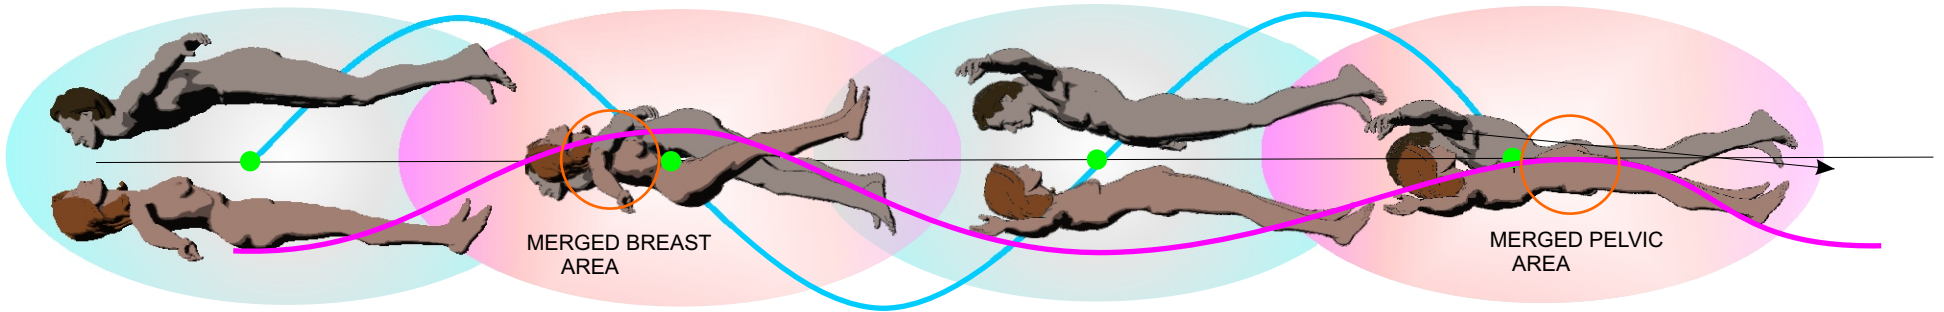

"PORPOISE/EAGLE MOVEMENT" GENERATES HARMONICS IN THE ARK CORE

ACTION BY ETHERIC BODIES, ARMS REPRESENT WINGS. RESONATE WITH FLASHING UNIVERSE OR GOVERNING PULSE HARMONIC.

ARK: SOLARIAN GOLDEN BEE/HIVE:

CENTRAL LAYER OF RHOMBIC UNITS. EACH RHOMBUS IS THOUGHT TO BE AN EYE OF RA GATE/PILLAR SYSTEM.

FLOWER OF LIFE PROGRAM TEMPLATE: TWO PLANES FORM THE TELEPLANE DYNAMIC IN THE "HIVE" (PARABOLIC CURVE IN THE RESHEL).

NOTE THE 3 RHOMBUSES:

HONEY COMB CONSTRUCTION BELIEVED TO DUPLICATE THE INNER ARK CELL.