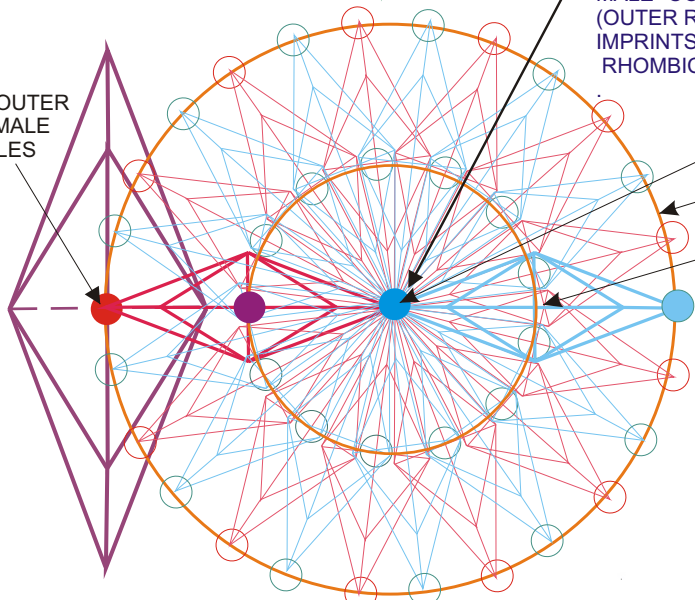

PTAH HOLD CORE ORGANIZATION

(UNDER CONSTRUCTION)

"HE WHO HOLDS THE THRONE GOVERNS THE STARPETH HOME." (Thoth/Maia)

VERTICAL RESHEL "TREE" WITH RHOMBIC L-GATES

WHICH FEMALE (GENDER) JOINER WITH MALE HERE ON IN A DIONE-COUPLET FORMAT; RESHEL, L-GATES, 36 POLE AND POWER RING FORMING THE PENTAGON FOR RESHEL AND THE PHOENIX ASCENSION.

YAHWAY FORMAT = DIONE COUPLET

FIRST ORDER: PARENTS "BOND"

26 POLE RING WITH FULL DIAMETER DIONE COUPLET

SECOND ORDER (REFINING): PARENTS "MERGE"

MALE "CODING" POLE IN THE CENTER AS PTAH-HOLD CENTRAL SYSTEM (OUTER RING IS THE FEMALE MATRIX) ...NOW THE "ADAM KADMON" TEMPLATE IMPRINTS THE UPGRADED UNIFIED PARENTS' CODE MATRIX IN THE 26 RHOMBIC "EYES OF RA" (CHIEF HEAD STONE: L-GATES).

26 OUTER FEMALE POLES

PTAH HOLD RESHEL SYSTEM IN THE CENTER OR MOBAD (CRYSTAL ROUND) IN THE SAR HANOK

HALL OF GENERATION

VAULTS OF THE KINGS (PTAH HOLD) ...12 ENOCHIAN MASTERS: GRAIL KINGS

ZEON POLE

PHOENIX RISING (RED WITH GREEN WINGS UP); CHAMBER OF THE SON ANGLE IN THE BODY.

GT. PYRAMID "TEMPLE OF THE MORNING STAR" 51.8 deg

ISIS FEMALE

THRONE: SYSTEMS OF ACTUALIZATION

RHOMBIC L-GATE

NEPHTHYS MALE

TOWER: KEYS AND CODES FOR INSEMINATION.

RING CREATED BY THE TREE OF LIFE WITH CENTER IN THE TRUNK'S CENTER. THIS BASIC RING CAN HAVE DIFFERENT COMBINATIONS OF POLES RE THE SACRED CHORD BEING USED.