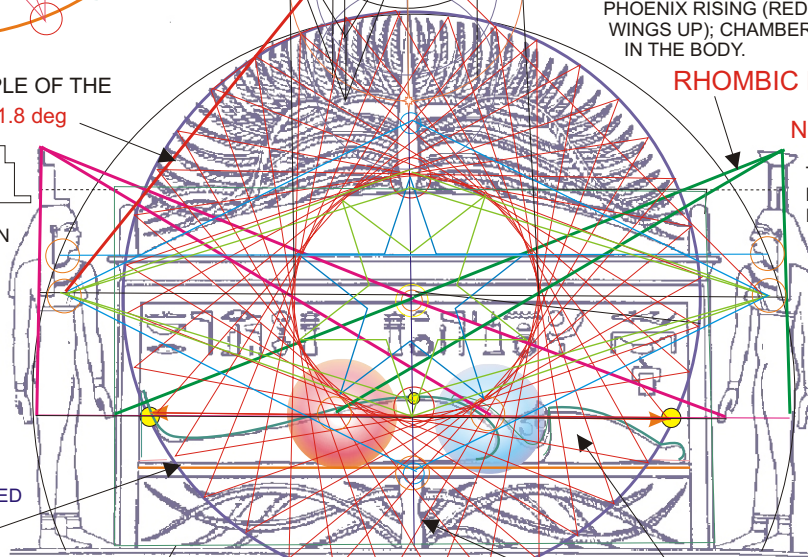

YAHWAY FORMAT = DIONE COUPLET

FIRST ORDER: PARENTS "BOND"

26 POLE RING WITH FULL DIAMETER DIONE COUPLET

SECOND ORDER (REFINING): PARENTS "MERGE"

MALE "CODING" POLE IN THE CENTER AS PTAH-HOLD CENTRAL SYSTEM (OUTER RING IS THE FEMALE MATRIX) ...NOW THE "ADAM KADMON" TEMPLATE IMPRINTS THE UPGRADED UNIFIED PARENTS' CODE MATRIX IN THE 26 RHOMBIC "EYES OF RA" (CHIEF HEAD STONE: L-GATES).

26 OUTER FEMALE POLES

PTAH HOLD RESHEL SYSTEM IN THE CENTER OR MOBAD (CRYSTAL ROUND) IN THE SAR HANOK

HALL OF GENERATION

VAULTS OF THE KINGS (PTAH HOLD) ...12 ENOCHIAN MASTERS: GRAIL KINGS

ZEON POLE

PHOENIX RISING (RED WITH GREEN WINGS UP); CHAMBER OF THE SON ANGLE IN THE BODY.

GT. PYRAMID "TEMPLE OF THE MORNING STAR" 51.8 deg

ISIS FEMALE

THRONE: SYSTEMS OF ACTUALIZATION

RHOMBIC L-GATE

NEPHTHYS MALE

TOWER: KEYS AND CODES FOR INSEMINATION.

RING CREATED BY THE TREE OF LIFE WITH CENTER IN THE TRUNK'S CENTER. THIS BASIC RING CAN HAVE DIFFERENT COMBINATIONS OF POLES RE THE SACRED CHORD BEING USED.

HERU-OR (HORUS)

CENTRAL TREE

GOLDEN RATIO VAULT, EXPANDED BY ISIS' AND NEPHTHYS' CROWNS.

36POINT CIRCLE WITH 10 POINT INNER RING: DOUBLE PENTA-HOLOS RESHEL SYSTEM