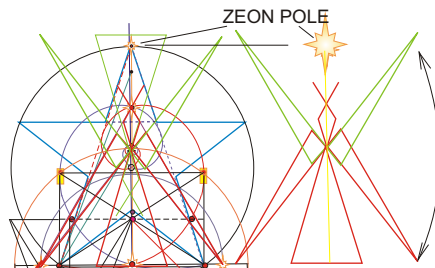

PTAH HOLD CORE ORGANIZATION

(UNDER CONSTRUCTION)

"HE WHO HOLDS THE THRONE GOVERNS THE STARPETH HOME." (Thoth/Maia)

VERTICAL RESHEL "TREE" WITH RHOMBIC L-GATES

WHICH FEMALE (GENDER) JOINER WITH MALE HERE ON IN A DIONE-COUPLET FORMAT; RESHEL, L-GATES, 36 POLE AND POWER RING FORMING THE PENTAGON FOR RESHEL AND THE PHOENIX ASCENSION.

YAHWAY FORMAT = DIONE COUPLET

FIRST ORDER: PARENTS "BOND"

26 POLE RING WITH FULL DIAMETER DIONE COUPLET

SECOND ORDER (REFINING): PARENTS "MERGE"

MALE "CODING" POLE IN THE CENTER AS PTAH-HOLD CENTRAL SYSTEM (OUTER RING IS THE FEMALE MATRIX) ...NOW THE "ADAM KADMON" TEMPLATE IMPRINTS THE UPGRADED UNIFIED PARENTS' CODE MATRIX IN THE 26 RHOMBIC "EYES OF RA" (CHIEF HEAD STONE: L-GATES).

26 OUTER FEMALE POLES

PTAH HOLD RESHEL SYSTEM IN THE CENTER OR MOBAD (CRYSTAL ROUND) IN THE SAR HANOK

HALL OF GENERATION

VAULTS OF THE KINGS (PTAH HOLD) ...12 ENOCHIAN MASTERS: GRAIL KINGS

ZEON POLE

PHOENIX RISING (RED WITH GREEN WINGS UP); CHAMBER OF THE SON ANGLE IN THE BODY.

GT. PYRAMID "TEMPLE OF THE MORNING STAR" 51.8 deg

ISIS FEMALE

THRONE: SYSTEMS OF ACTUALIZATION

RHOMBIC L-GATE

NEPHTHYS MALE

TOWER: KEYS AND CODES FOR INSEMINATION.

RING CREATED BY THE TREE OF LIFE WITH CENTER IN THE TRUNK'S CENTER. THIS BASIC RING CAN HAVE DIFFERENT COMBINATIONS OF POLES RE THE SACRED CHORD BEING USED.