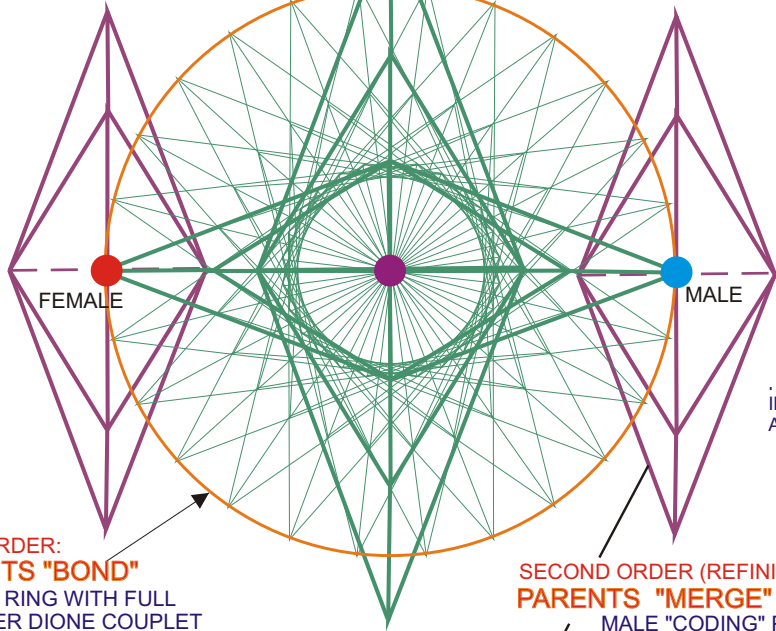

PTAH HOLD CORE ORGANIZATION

(UNDER CONSTRUCTION)

"HE WHO HOLDS THE THRONE GOVERNS THE STARPETH HOME." (Thoth/Maia)

VERTICAL RESHEL "TREE" WITH RHOMBIC L-GATES

WHICH FEMALE (GENDER) JOINER WITH MALE HERE ON IN A DIONE-COUPLET FORMAT; RESHEL, L-GATES, 36 POLE AND POWER RING FORMING THE PENTAGON FOR RESHEL AND THE PHOENIX ASCENSION.

YAHWAY FORMAT = DIONE COUPLET

FIRST ORDER: PARENTS "BOND"

26 POLE RING WITH FULL DIAMETER DIONE COUPLET

SECOND ORDER (REFINING): PARENTS "MERGE"

MALE "CODING" POLE IN THE CENTER AS PTAH-HOLD CENTRAL SYSTEM (OUTER RING IS THE FEMALE MATRIX) ...NOW THE "ADAM KADMON" TEMPLATE IMPRINTS THE UPGRADED UNIFIED PARENTS' CODE MATRIX IN THE 26 RHOMBIC "EYES OF RA" (CHIEF HEAD STONE: L-GATES).

26 OUTER FEMALE POLES

PTAH HOLD RESHEL SYSTEM IN THE CENTER OR MOBAD (CRYSTAL ROUND) IN THE SAR HANOK

HALL OF GENERATION

VAULTS OF THE KINGS (PTAH HOLD) ...12 ENOCHIAN MASTERS: GRAIL KINGS

ZEON POLE

PHOENIX RISING (RED WITH GREEN WINGS UP); CHAMBER OF THE SON ANGLE IN THE BODY.

HERU-OR (HORUS)

CENTRAL TREE

GOLDEN RATIO VAULT, EXPANDED BY ISIS' AND NEPHTHYS' CROWNS.

36POINT CIRCLE WITH 10 POINT INNER RING: DOUBLE PENTA-HOLOS RESHEL SYSTEM