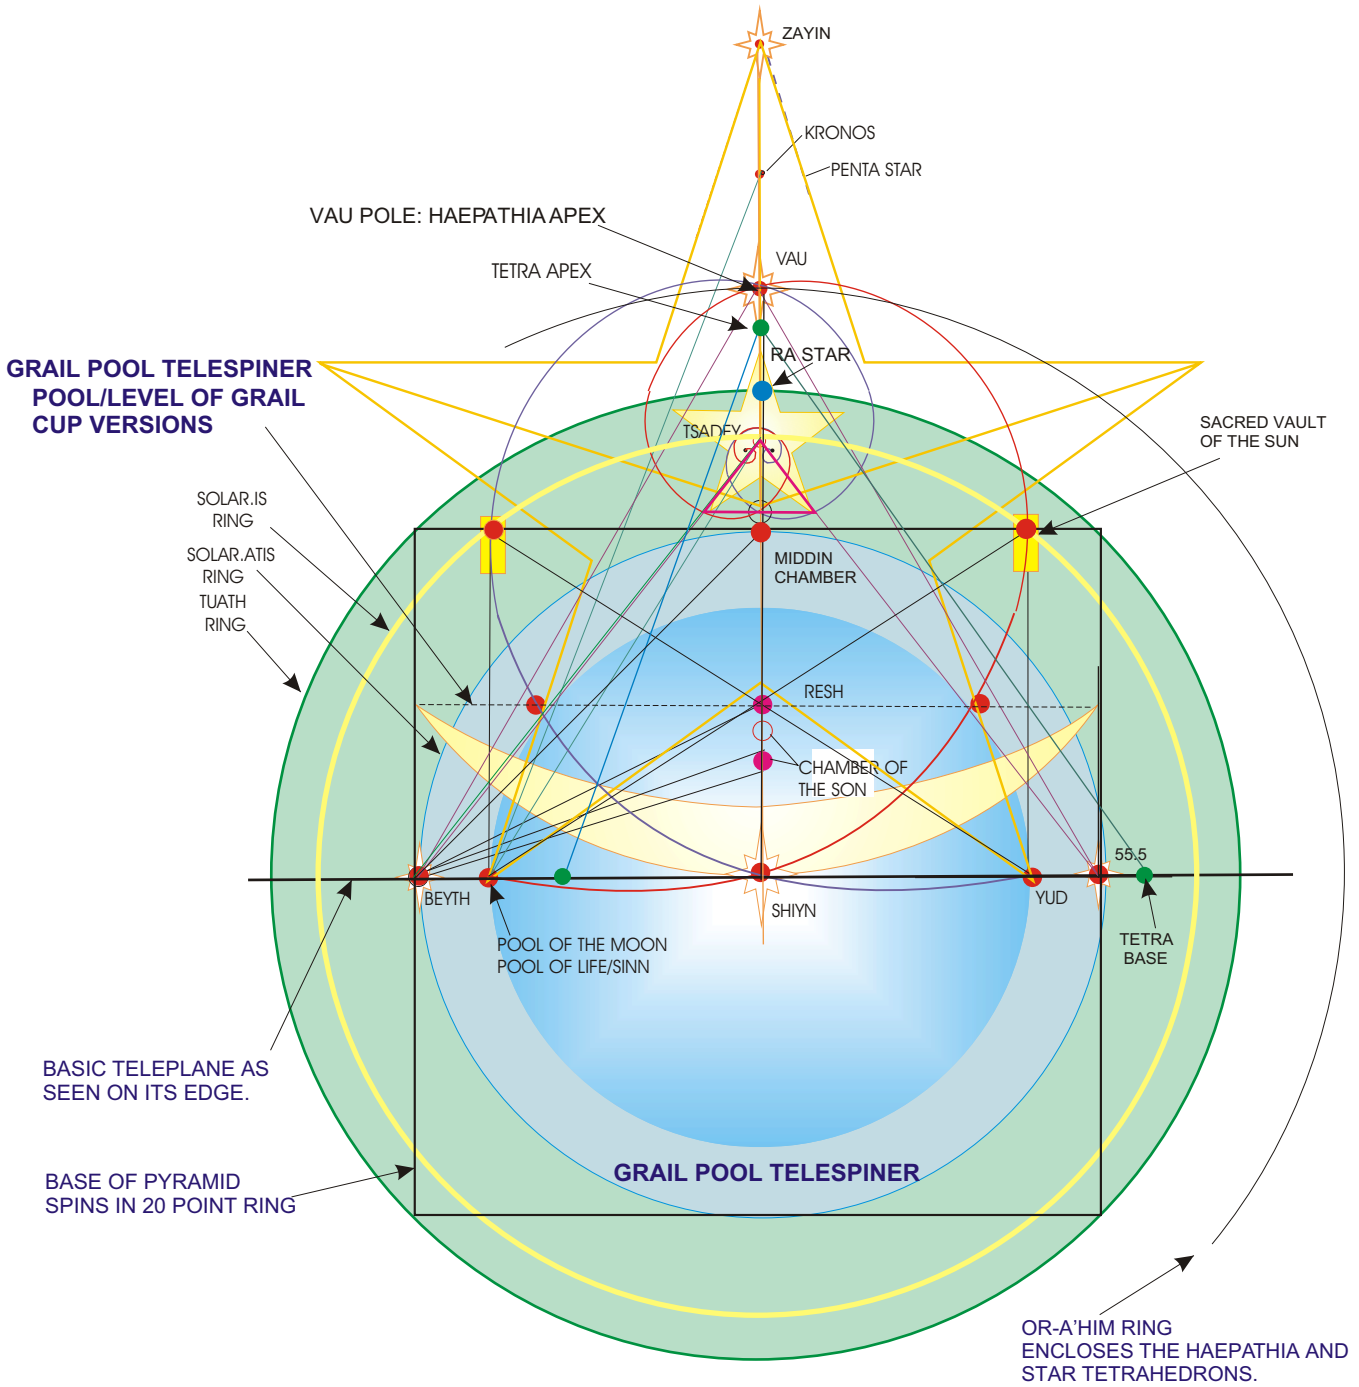

**RESHEL/TECHAD (ISIS EYE)**  
**3RD BREASTPLATE OF METATRON**  
 FEMALE HALF SHOWN HERE

THIS GRAPHIC FOR USE RE VISION OF THOTH AS ANNUBIS  
 CORRELATING WITH THE ROIL MERIDIAN

**“POOLS” ARE TELEPLANES AS SPINNERS  
 OR “TELESPINERS.” A TELEPLANE IS A CONTINUUM  
 REALITY. A SPINNER WILL FORM A SPHERE OR  
 “TELESPHERE.” A CONTINUUM PLANE HAS TWO  
 LEVELS.**