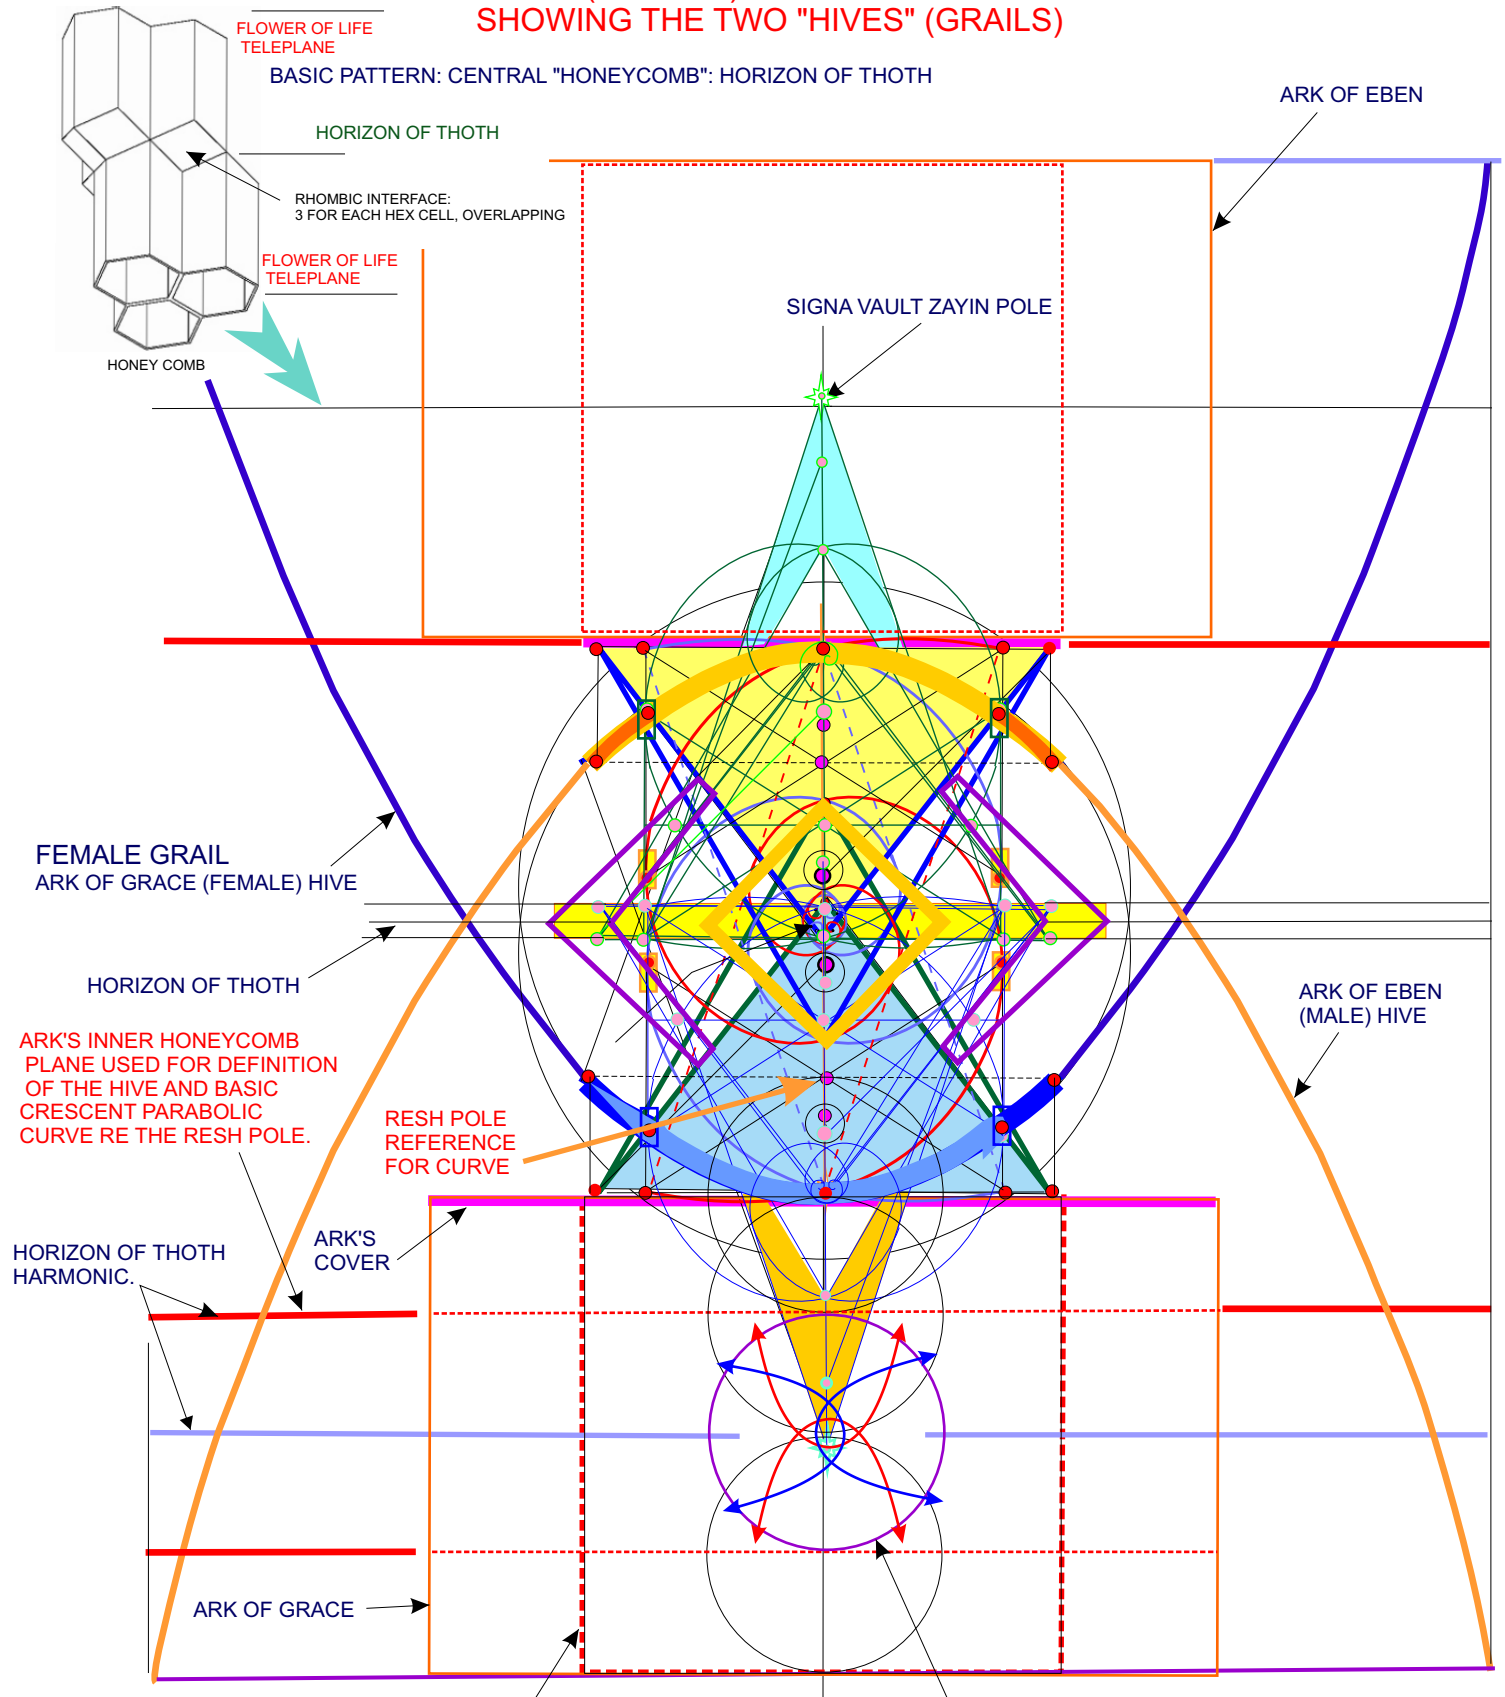

RESHEL (ISIS EYE) ARK-AERIOPIX WORKSHEET SHOWING THE TWO "HIVES" (GRAILS)

PARABOLIC CURVE OF THE GRAIL/HIVE HAS INFINITE EXTENSION BUT IS HERE LIMITED AT THE LEVEL OF THE SEPARATED ARKS.

NOTE THAT THIS CONFIGURATION NEATLY CONTAINS THE TWO ARKS OF THE AERIOPIX PYRAMIDS.

THE CENTRAL ARK SYSTEM IS NOT SHOWN. THE TWO INTERNAL ARKS (GRACE AND EBEN) ARE EXTENDED

KA'TIIM SPHERE: HEART MATRIX, BOTH MALE AND FEMALE 3-POLE SETS. SHOWS "APHATHETA: EYE OF GOD."