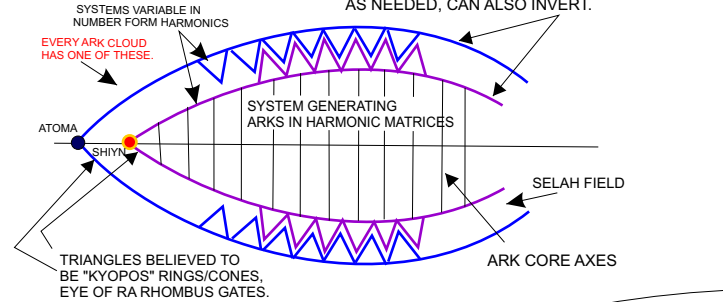

**AB'MU'OR GRIDS USED IN A DIONE COUPLET:**

WHEN PHYSICAL HUMANS ARE COMBINED WITH INNER-PLANES MASTERS IN A DIONE COUPLET, THE MASTERS' ESSENTIAL POINTS OVER THE HEADS ARE MERGED AT THIS HIGHER POINT, CREATING THE OUTER ARCH.

THE HUMAN'S ESSENTIAL CHAKRA'S OVER-POINT MERGE IN THE LOWER POLE TO CREATE THE INNER ARCH.

**BASIC SYSTEM AS IMAGED:**

THESE TWO ARCHES CAN WIDEN OR CONTRACT AS NEEDED, CAN ALSO INVERT.

**SIMPLE DUAL-DIPOLE DIONE COUPLET**

"AB'MU'OR" (Heart-Mother of Heaven) Established by the two couplets, lowers into the lower system.

**ESSENTIAL CHAKRAS**