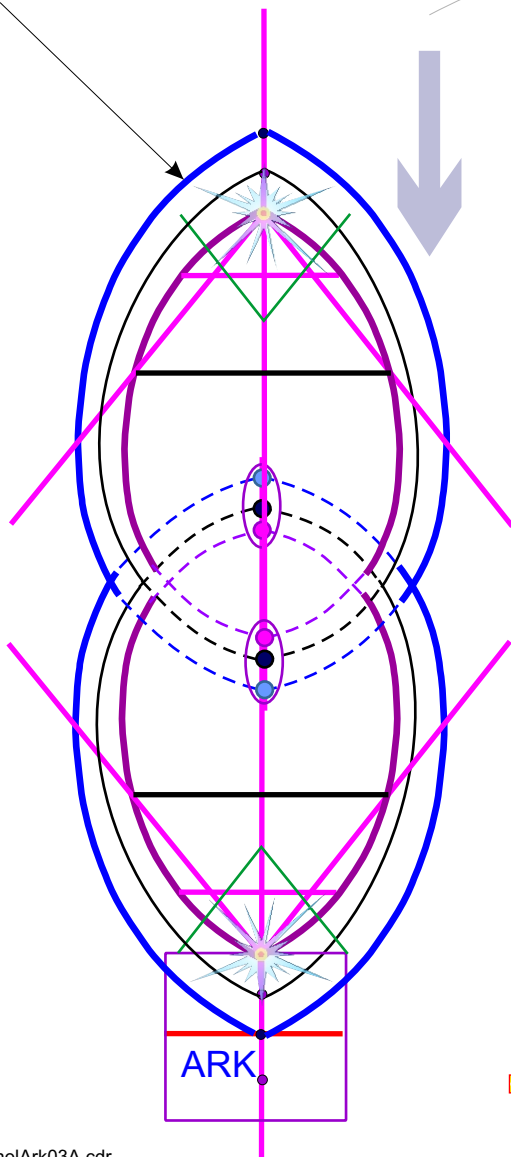

**AB'MU'OR GRIDS USED IN A DIONE COUPLET:**

WHEN PHYSICAL HUMANS ARE COMBINED WITH INNER-PLANES MASTERS IN A DIONE COUPLET, THE MASTERS' ESSENTIAL POINTS OVER THE HEADS ARE MERGED AT THIS HIGHER POINT, CREATING THE OUTER ARCH.

THE HUMAN'S ESSENTIAL CHAKRA'S OVER-POINT MERGE IN THE LOWER POLE TO CREATE THE INNER ARCH.

**BASIC SYSTEM AS IMAGED:**

THESE TWO ARCHES CAN WIDEN OR CONTRACT AS NEEDED, CAN ALSO INVERT.

**SIMPLE DUAL-DIPOLE DIONE COUPLET**

"AB'MU'OR" (Heart-Mother of Heaven) Established by the two couplets, lowers into the lower system.

**ESSENTIAL CHAKRAS**