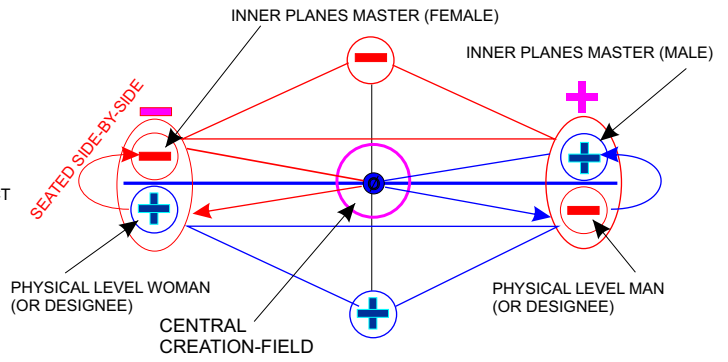

**AB'MU'OR GRIDS USED IN A DIONE COUPLET:**

WHEN PHYSICAL HUMANS ARE COMBINED WITH INNER-PLANES MASTERS IN A DIONE COUPLET, THE MASTERS' ESSENTIAL POINTS OVER THE HEADS ARE MERGED AT THIS HIGHER POINT, CREATING THE OUTER ARCH.

THE HUMAN'S ESSENTIAL CHAKRA'S OVER-POINT MERGE IN THE LOWER POLE TO CREATE THE INNER ARCH.

**BASIC SYSTEM AS IMAGED:**

THESE TWO ARCHES CAN WIDEN OR CONTRACT AS NEEDED, CAN ALSO INVERT.

**SIMPLE DUAL-DIPOLE DIONE COUPLET**

"AB'MU'OR" (Heart-Mother of Heaven) Established by the two couplets, lowers into the lower system.

**ESSENTIAL CHAKRAS**