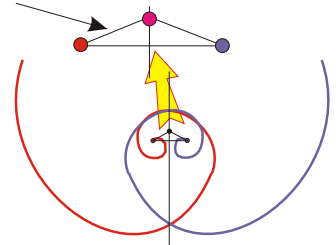

$AB = \text{UNITY} = 1$
 $OP = .6822 \text{ U}$
 $OA = .8506 \text{ U}$
 $DA = 1.618 \text{ U}$
 $DP = 1.5388 \text{ U}$
 $\Phi = 1.618$

DIONE COUPLETS
NEEDS MATH EVAL

TSADEY: SHEKINAH GLORY

EYE OF RA (GOLDEN RATIO
 RHOMBUS):
 2.618
 1.618

SACRED VAULT
 OF THE SUN

SOLAR-IS RING
 EYE OF RA

60 deg
 51 deg 51'
 72 deg
 TRESHOLD OF
 SYTHIA

**BASIC RESHEL SPEAR
 (PENTAGONAL FORMAT);
 SHOWS ARIEOPAX AND THE
 ROD OF NOA(CH).**

**THIS IS ALSO THE FORM OF
 THE ARKHOM EARTH TEMPLE.**

Symbol of the RESHEL.
 Shows the Shekinah
 Glory star (HOLOS) and
 the Sythia points. Exalts
 the Goddess; mirrors the
 Christos Glory, the same
 system. Symbol appears
 on the Templar Seal.

INDICATES A POLE ON
 THE ROD OF NOA(CH)

 INDICATES A RESHEL POLE
 (INCLUDE THE TSADEY)