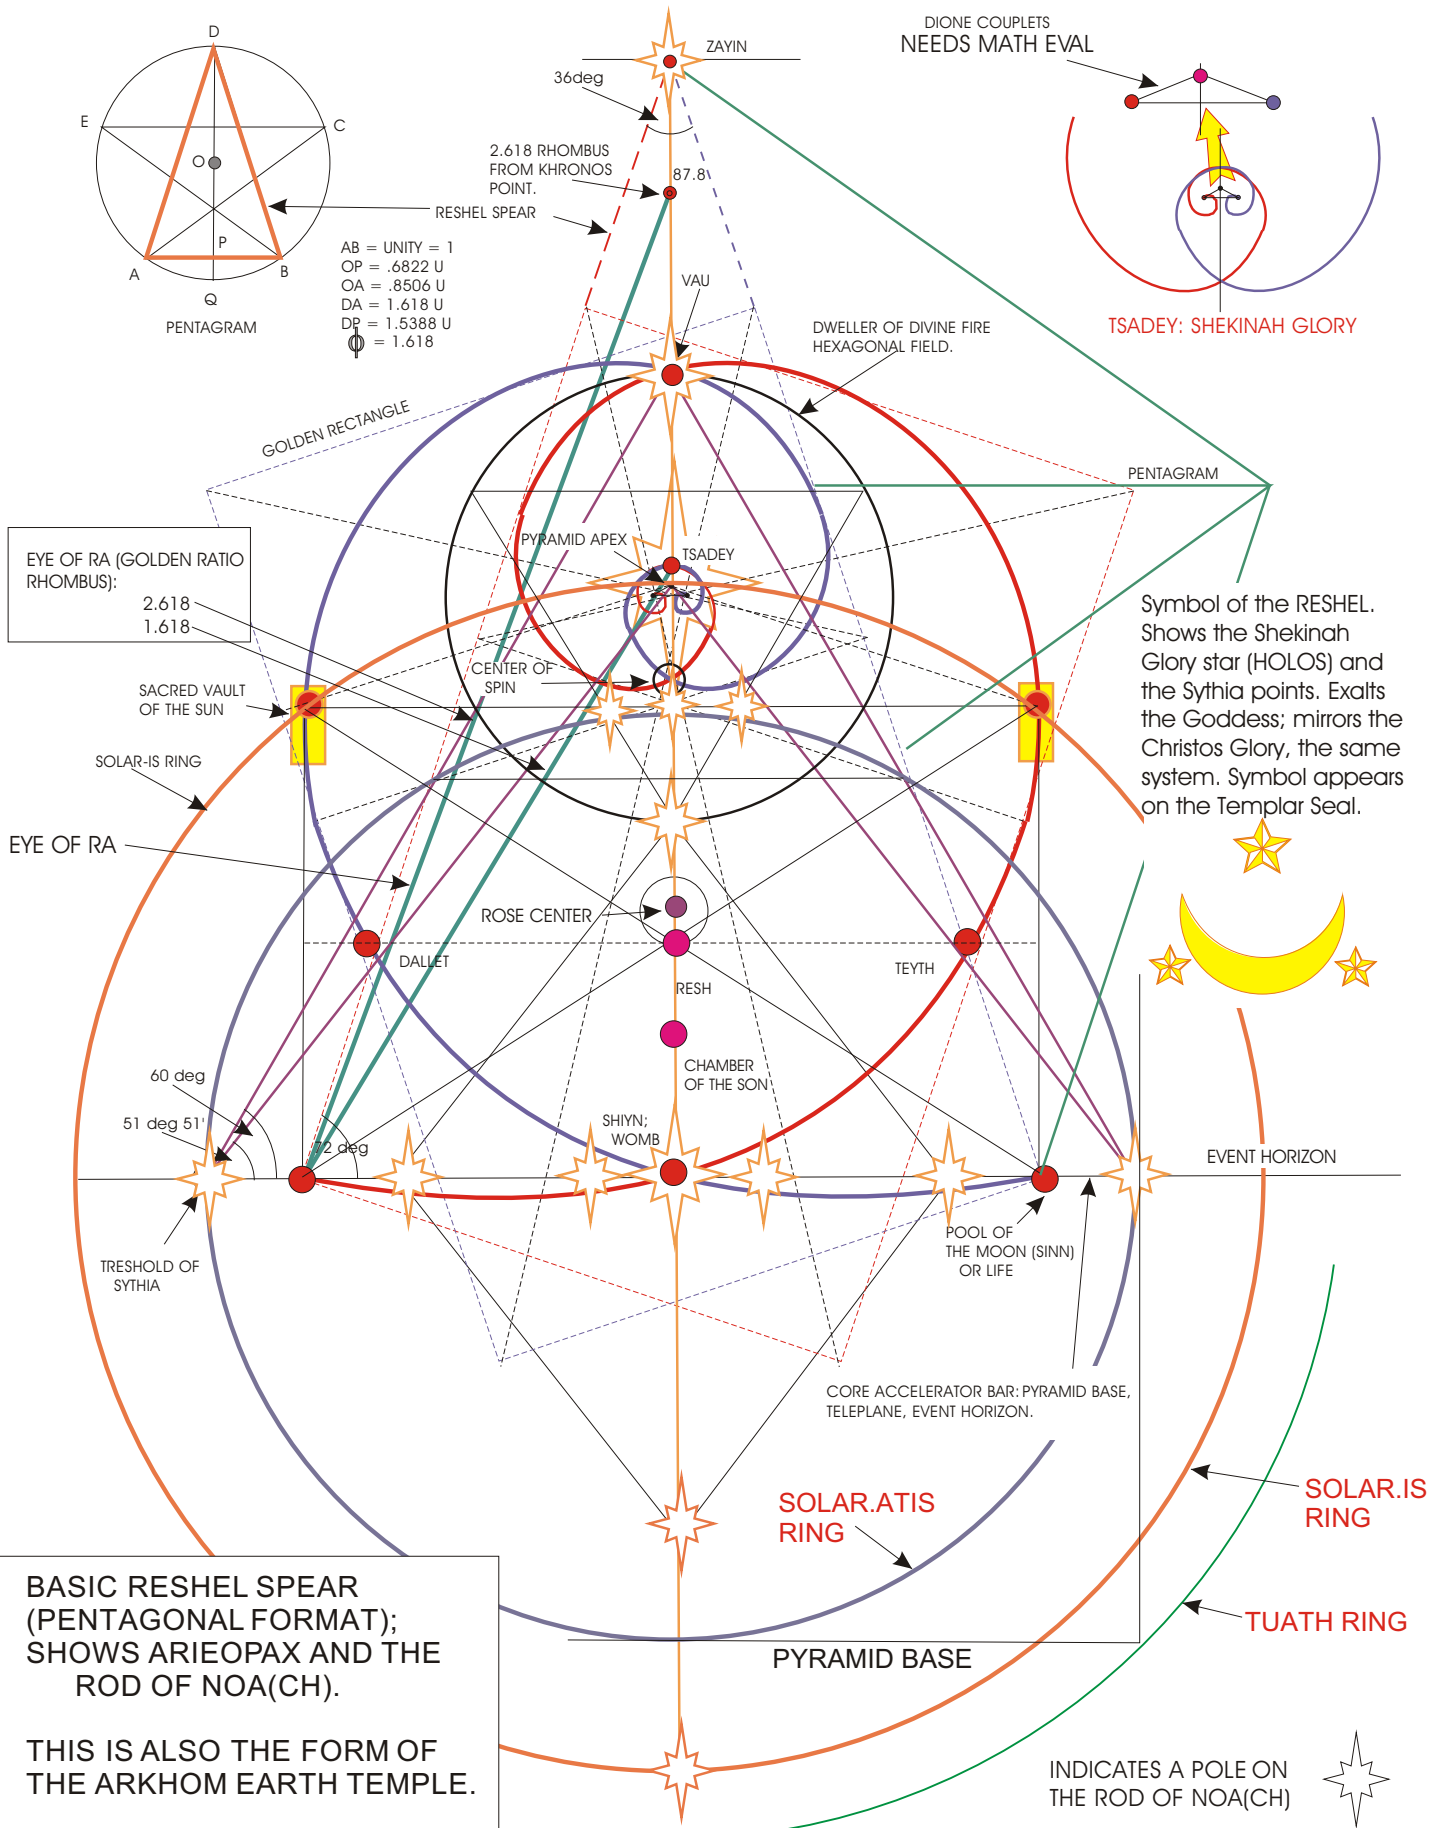

$AB = \text{UNITY} = 1$
 $OP = .6822 \text{ U}$
 $OA = .8506 \text{ U}$
 $DA = 1.618 \text{ U}$
 $DP = 1.5388 \text{ U}$
 $\Phi = 1.618$

DIONE COUPLETS
NEEDS MATH EVAL

TSADEY: SHEKINAH GLORY

EYE OF RA (GOLDEN RATIO
 RHOMBUS):
 2.618
 1.618

SACRED VAULT
 OF THE SUN

SOLAR-IS RING
 EYE OF RA

60 deg
 51 deg 51'
 72 deg
 TRESHOLD OF
 SYTHIA

**BASIC RESHEL SPEAR
 (PENTAGONAL FORMAT);
 SHOWS ARIEOPAX AND THE
 ROD OF NOA(CH).**

**THIS IS ALSO THE FORM OF
 THE ARKHOM EARTH TEMPLE.**

Symbol of the RESHEL.
 Shows the Shekinah
 Glory star (HOLOS) and
 the Sythia points. Exalts
 the Goddess; mirrors the
 Christos Glory, the same
 system. Symbol appears
 on the Templar Seal.

INDICATES A POLE ON
 THE ROD OF NOA(CH)

 INDICATES A RESHEL POLE
 (INCLUDE THE TSADEY)