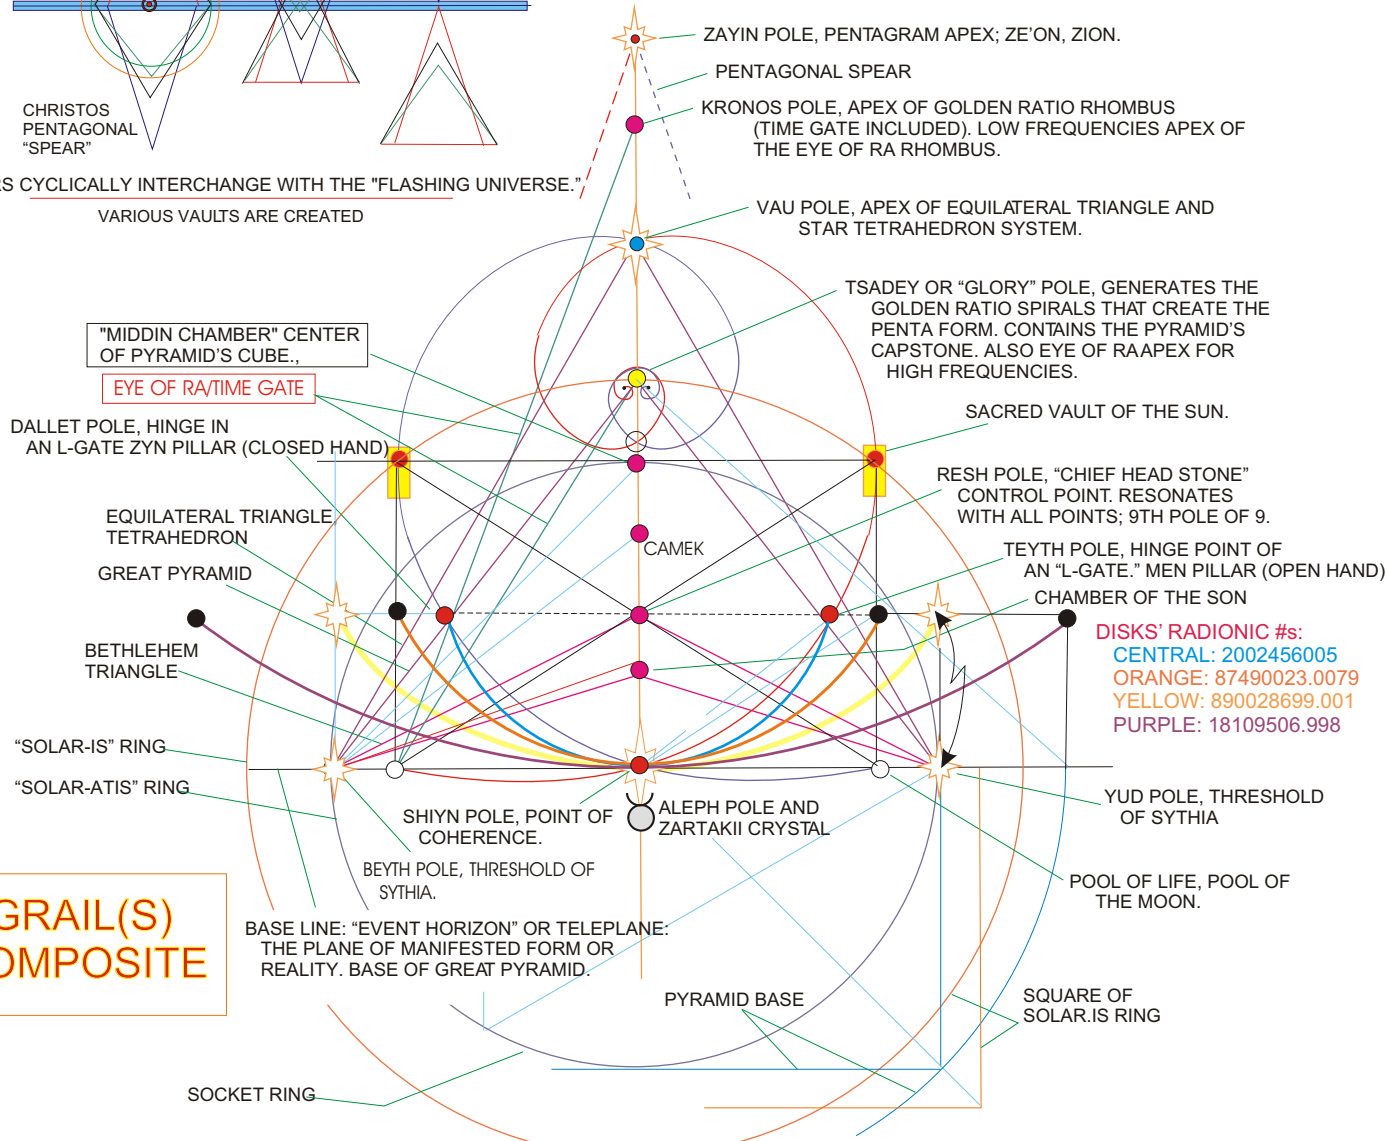

SEVERAL VAULT EXAMPLES:

**GRAIL(S)
COMPOSITE**

DISKS' RADIONIC #s:
 CENTRAL: 2002456005
 ORANGE: 87490023.0079
 YELLOW: 890028699.001
 PURPLE: 18109506.998

METATRON'S 3RD BREASTPLATE
 RESHEL/ARIEOPAX (TECHAD) GRID SYSTEM...U'ATON OMKHARIS
 (SPECIAL APPLICATION WITH NATURE OF THE GRAIL HYPOTHESIS)
 SHOWING THE SHEKINAH (FEMALE) HALF. THE SYSTEM INCLUDES THE DYNAMICS
 FOR THE GREAT PYRAMID, STAR TETRAHEDRON, TIME OR "L" GATES, PENTAGON,
 BETHLEHEM ANGLE/TRIANGLE, 6 MODES OF THE ARIEOPAX, LAYOESH PILLAR.