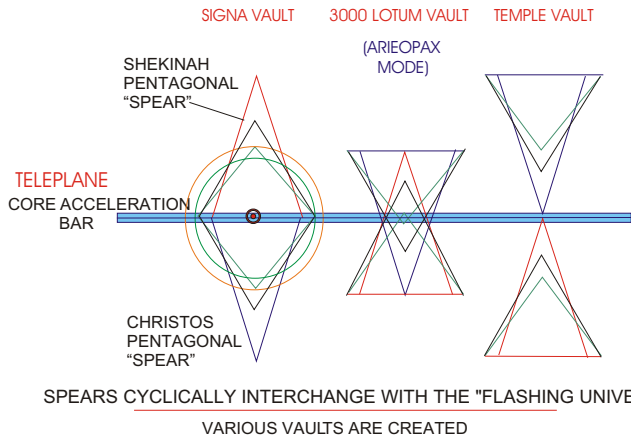

SEVERAL VAULT EXAMPLES:

**GRAIL(S)
COMPOSITE**

DISKS' RADIONIC #s:
 CENTRAL: 2002456005
 ORANGE: 87490023.0079
 YELLOW: 890028699.001
 PURPLE: 18109506.998

METATRON'S 3RD BREASTPLATE
 RESHEL/ARIEOPAX (TECHAD) GRID SYSTEM...U'ATON OMKHARIS
 (SPECIAL APPLICATION WITH NATURE OF THE GRAIL HYPOTHESIS)
 SHOWING THE SHEKINAH (FEMALE) HALF. THE SYSTEM INCLUDES THE DYNAMICS
 FOR THE GREAT PYRAMID, STAR TETRAHEDRON, TIME OR "L" GATES, PENTAGON,
 BETHLEHEM ANGLE/TRIANGLE, 6 MODES OF THE ARIEOPAX, LAYOESH PILLAR.