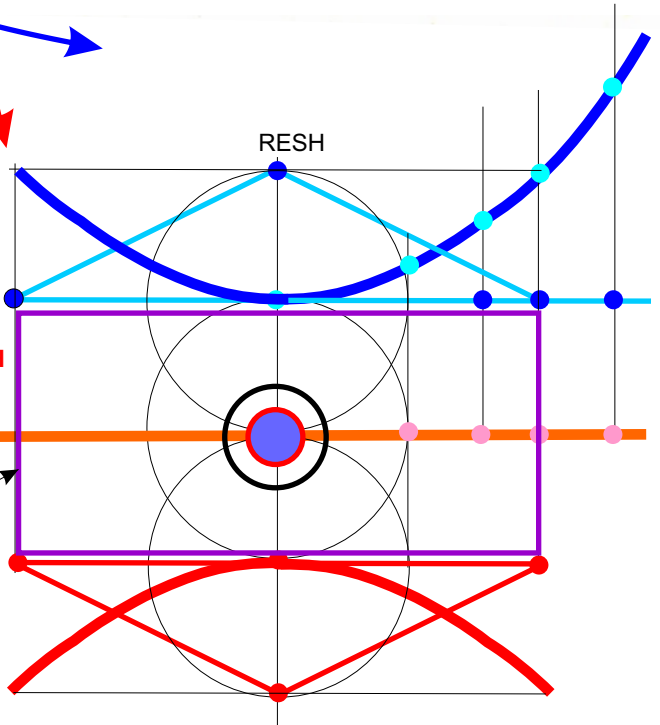

“APHATHETA” METATRONIC BREASTPLATE (THE FILLING OF THE CUP)

WORKSHEET #2: PARABOLA HEART SYSTEM

(CUP FORMS BASIC RESHEL GRAIL)

NONPHYSICAL UPPER SYSTEM

PARABOLIC CURVE SHOWING RESHEL'S CUP

THE MALE/FEMALE UNIFIED HEART (APHATHETA) FORMS THE KA'TIIM SPHERE IN THE ARK. THE PRESENT THEORY IS THAT ITS CENTER IS THE BLUE HOLE IN THE ATOMA CENTRAL POINT IN THE TORUS (BLACK AND WHITE HOLES ALSO THERE). EXPERIENCE INDICATES THAT A RED SPHERE INTERFACES WITH THE BLUE AND IS THE KA'TIIM SPHERE.

Aphatheta: a range of parabolic frequency: the “filling of the cup.”

Thoth: “Parabolic curve showing Reshel’s cup” is creating point of “sight” in the “Eye of God.” It is the point where the Universe “sees through” the “black hole pupil” in the Attasic. This dynamic is active in the displacement on the surface of the Giza pyramids (of the past with their brilliant white, smooth crystalline surfaces) of the “Shadow Halls of the Stars.”