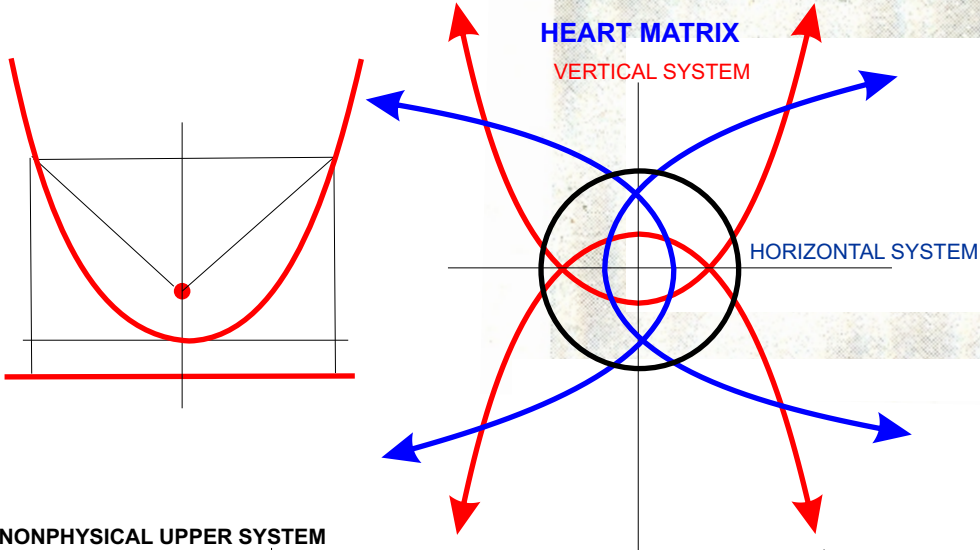

“APHATHETA” METATRONIC BREASTPLATE (THE FILLING OF THE CUP)

WORKSHEET #2: PARABOLA HEART SYSTEM

(CUP FORMS BASIC RESHEL GRAIL)

NONPHYSICAL UPPER SYSTEM

PARABOLIC CURVE SHOWING RESHEL'S CUP

THE MALE/FEMALE UNIFIED HEART (APHATHETA) FORMS THE KA'TIIM SPHERE IN THE ARK. THE PRESENT THEORY IS THAT ITS CENTER IS THE BLUE HOLE IN THE ATOMA CENTRAL POINT IN THE TORUS (BLACK AND WHITE HOLES ALSO THERE). EXPERIENCE INDICATES THAT A RED SPHERE INTERFACES WITH THE BLUE AND IS THE KA'TIIM SPHERE.

Aphatheta: a range of parabolic frequency: the “filling of the cup.”

Thoth: “Parabolic curve showing Reshel’s cup” is creating point of “sight” in the “Eye of God.” It is the point where the Universe “sees through” the “black hole pupil” in the Attasic. This dynamic is active in the displacement on the surface of the Giza pyramids (of the past with their brilliant white, smooth crystalline surfaces) of the “Shadow Halls of the Stars.”