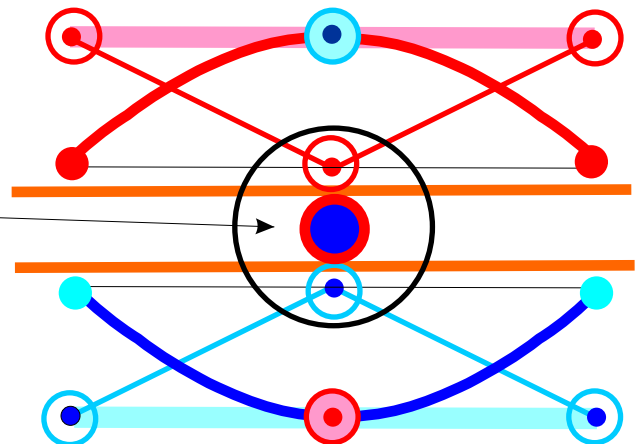

“APHATHETA” METATRONIC BREASTPLATE (THE FILLING OF THE CUP)

WORKSHEET #2: PARABOLA HEART SYSTEM

(CUP FORMS BASIC RESHEL GRAIL)

NONPHYSICAL UPPER SYSTEM

PARABOLIC CURVE SHOWING RESHEL'S CUP

THE MALE/FEMALE UNIFIED HEART (APHATHETA) FORMS THE KA'TIIM SPHERE IN THE ARK. THE PRESENT THEORY IS THAT ITS CENTER IS THE BLUE HOLE IN THE ATOMA CENTRAL POINT IN THE TORUS (BLACK AND WHITE HOLES ALSO THERE). EXPERIENCE INDICATES THAT A RED SPHERE INTERFACES WITH THE BLUE AND IS THE KA'TIIM SPHERE.

Aphatheta: a range of parabolic frequency: the “filling of the cup.”

Thoth: “Parabolic curve showing Reshel’s cup” is creating point of “sight” in the “Eye of God.” It is the point where the Universe “sees through” the “black hole pupil” in the Attasic. This dynamic is active in the displacement on the surface of the Giza pyramids (of the past with their brilliant white, smooth crystalline surfaces) of the “Shadow Halls of the Stars.”