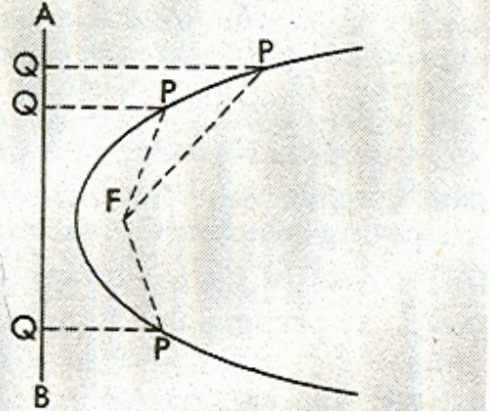

“APHATHETA” METATRONIC BREASTPLATE (THE FILLING OF THE CUP)

WORKSHEET #2: PARABOLA HEART SYSTEM

(CUP FORMS BASIC RESHEL GRAIL)

NONPHYSICAL UPPER SYSTEM

PARABOLIC CURVE SHOWING RESHEL'S CUP

THE MALE/FEMALE UNIFIED HEART (APHATHETA) FORMS THE KA'TIIM SPHERE IN THE ARK. THE PRESENT THEORY IS THAT ITS CENTER IS THE BLUE HOLE IN THE ATOMA CENTRAL POINT IN THE TORUS (BLACK AND WHITE HOLES ALSO THERE). EXPERIENCE INDICATES THAT A RED SPHERE INTERFACES WITH THE BLUE AND IS THE KA'TIIM SPHERE.

Aphatheta: a range of parabolic frequency: the “filling of the cup.”

Thoth: “Parabolic curve showing Reshel’s cup” is creating point of “sight” in the “Eye of God.” It is the point where the Universe “sees through” the “black hole pupil” in the Attasic. This dynamic is active in the displacement on the surface of the Giza pyramids (of the past with their brilliant white, smooth crystalline surfaces) of the “Shadow Halls of the Stars.”