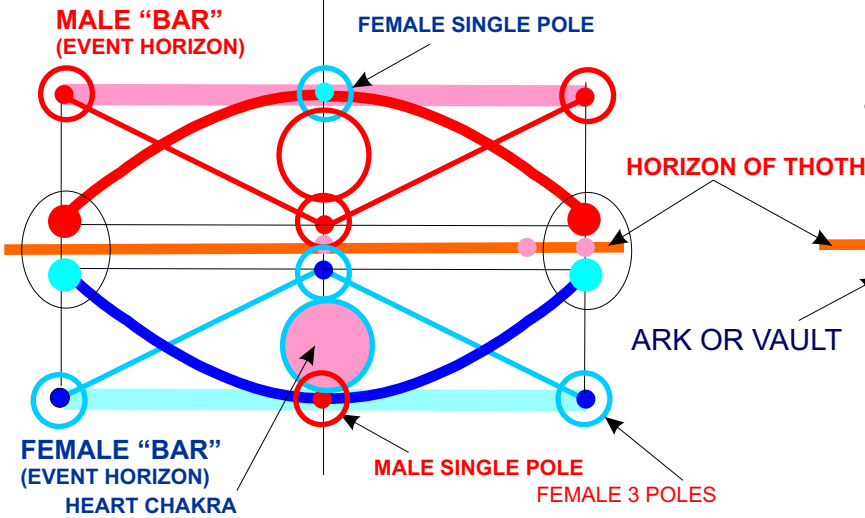

“APHATHETA” METATRONIC BREASTPLATE (THE FILLING OF THE CUP)

WORKSHEET #2: PARABOLA HEART SYSTEM

(CUP FORMS BASIC RESHEL GRAIL)

NONPHYSICAL UPPER SYSTEM

PARABOLIC CURVE SHOWING RESHEL'S CUP

THE MALE/FEMALE UNIFIED HEART (APHATHETA) FORMS THE KA'TIIM SPHERE IN THE ARK. THE PRESENT THEORY IS THAT ITS CENTER IS THE BLUE HOLE IN THE ATOMA CENTRAL POINT IN THE TORUS (BLACK AND WHITE HOLES ALSO THERE). EXPERIENCE INDICATES THAT A RED SPHERE INTERFACES WITH THE BLUE AND IS THE KA'TIIM SPHERE.

Aphatheta: a range of parabolic frequency: the “filling of the cup.”

Thoth: “Parabolic curve showing Reshel’s cup” is creating point of “sight” in the “Eye of God.” It is the point where the Universe “sees through” the “black hole pupil” in the Attasic. This dynamic is active in the displacement on the surface of the Giza pyramids (of the past with their brilliant white, smooth crystalline surfaces) of the “Shadow Halls of the Stars.”