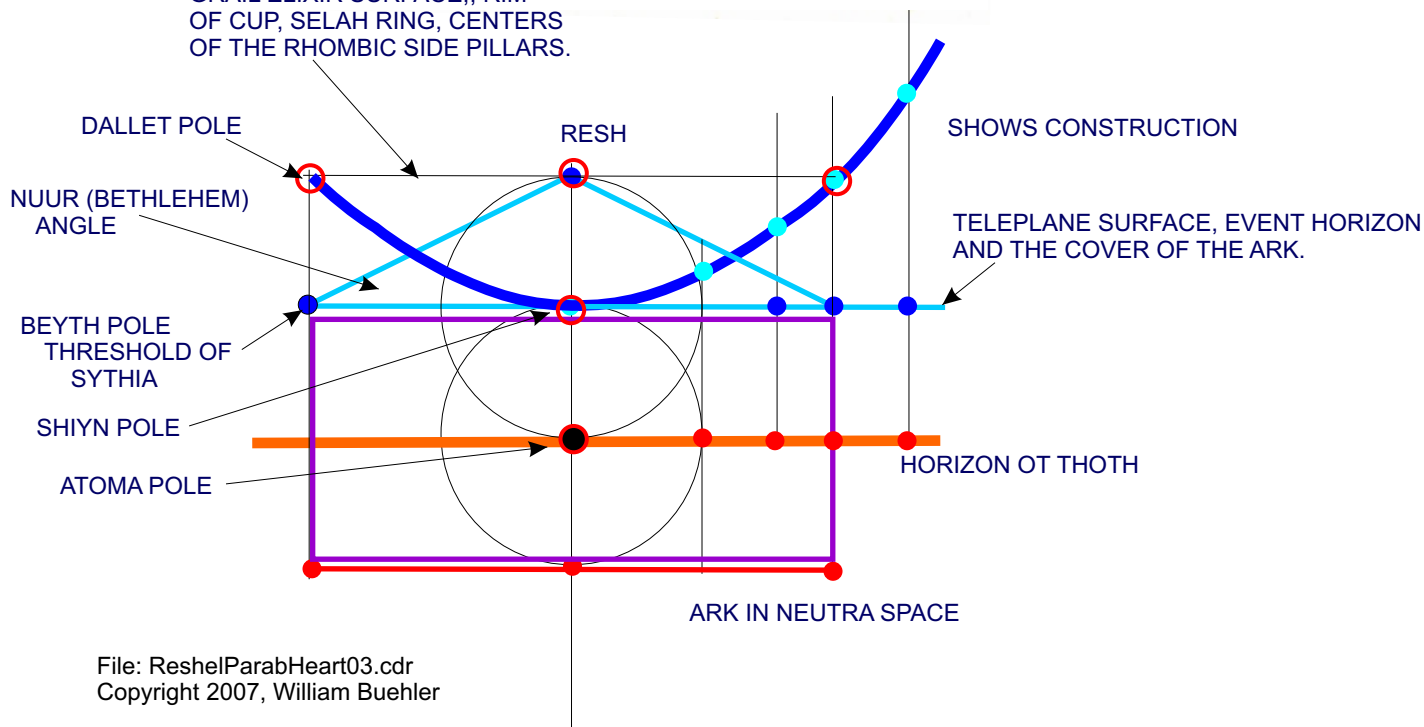

**PARABOLIC COSMIC "ANTENNA"
(CUP FORMS BASIC RESHEL GRAIL)**

GRAIL ELIXIR SURFACE,, RIM
 OF CUP, SELAH RING, CENTERS
 OF THE RHOMBIC SIDE PILLARS.

File: ReshelParabHeart02.cdr
 Geometry Copyright 2007, William Buehler
 Thoth's quote Copyright 2007, Maia Nartoomid.