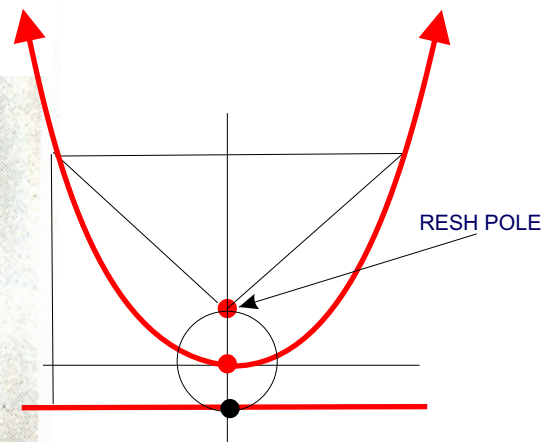

**PARABOLIC COSMIC "ANTENNA"
(CUP FORMS BASIC RESHEL GRAIL)**

GRAIL ELIXIR SURFACE,, RIM
 OF CUP, SELAH RING, CENTERS
 OF THE RHOMBIC SIDE PILLARS.

File: ReshelParabHeart02.cdr
 Geometry Copyright 2007, William Buehler
 Thoth's quote Copyright 2007, Maia Nartoomid.