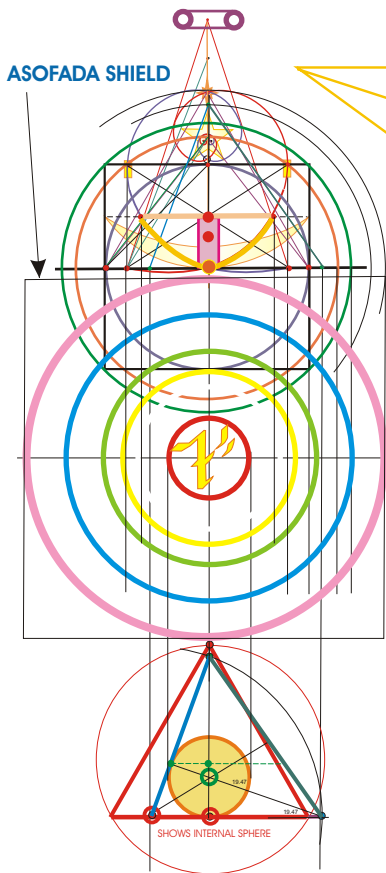

"Pool of Shinn"

RESHEL/TECHAD (ISIS EYE) 3RD BREASTPLATE OF METATRON

INCLUDES OTHER BREASTPLATES:
 "PYRALILIUM" (STAR TETRAHEDRON)
 "JOHANOUS" (STELLAR, PENTA-DOVE)
 "EYE OF RA" (RHOMBIC TIME GATES, ETC.)

FEMALE HALF SHOWN HERE

EYE OF RA,
 GOLDEN RATIO
 RHOMBUS

ANGLES VARIABLE:
 NUUR ANGLE (26.3 deg)
 ("BETHLEHEM ANGLE")

HEBREW LETTER SHIYN (#300)
 (PROTOSINIATIC GLYPHS)

THOTH'S LOGO
 (LILY: TRIDENT)

FEMALE AND MALE HEARTS
 MERGED IN "ANCHOR OF GOD"
 AND "ENNEAD-FLASH", AERIOPAX
 PYRAMID APICES.