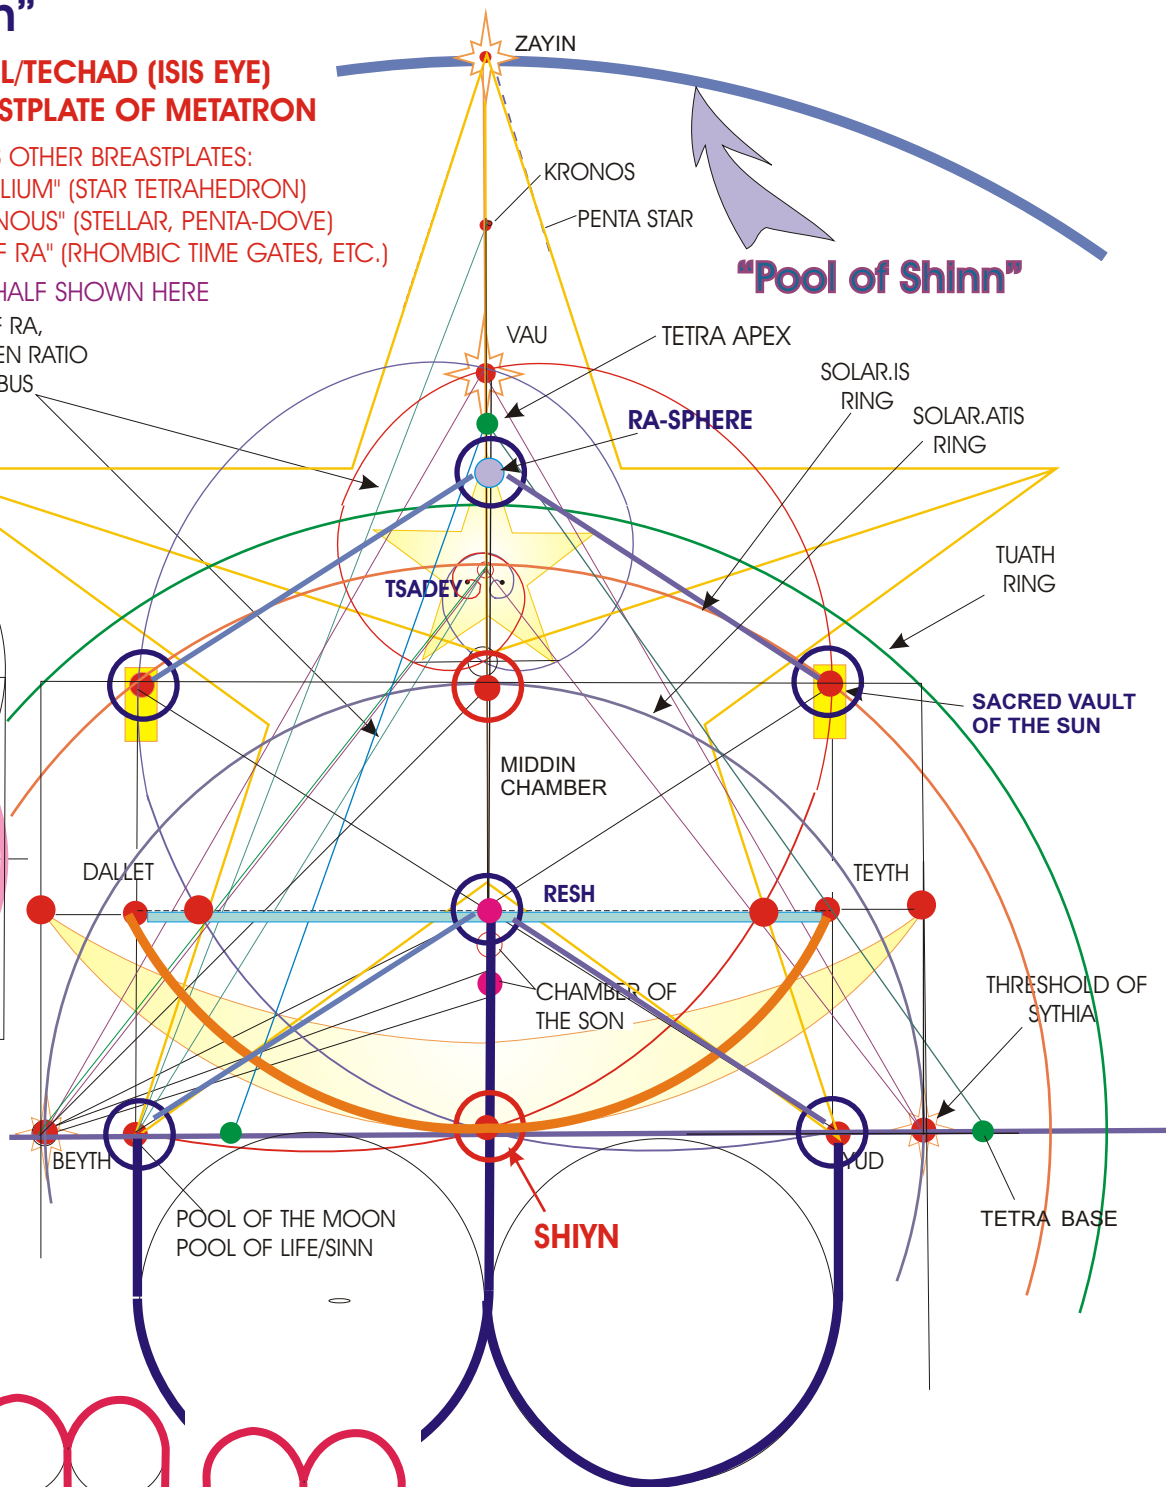

"Pool of Shinn"

RESHEL/TECHAD (ISIS EYE) 3RD BREASTPLATE OF METATRON

INCLUDES OTHER BREASTPLATES:
 "PYRALILIUM" (STAR TETRAHEDRON)
 "JOHANOUS" (STELLAR, PENTA-DOVE)
 "EYE OF RA" (RHOMBIC TIME GATES, ETC.)

FEMALE HALF SHOWN HERE

EYE OF RA,
 GOLDEN RATIO
 RHOMBUS

ANGLES VARIABLE:
 NUUR ANGLE (26.3 deg)
 ("BETHLEHEM ANGLE")

HEBREW LETTER SHIYN (#300)
 (PROTOSINIATIC GLYPHS)

THOTH'S LOGO
 (LILY: TRIDENT)

FEMALE AND MALE HEARTS
 MERGED IN "ANCHOR OF GOD"
 AND "ENNEAD-FLASH", AERIOPAX
 PYRAMID APICES.