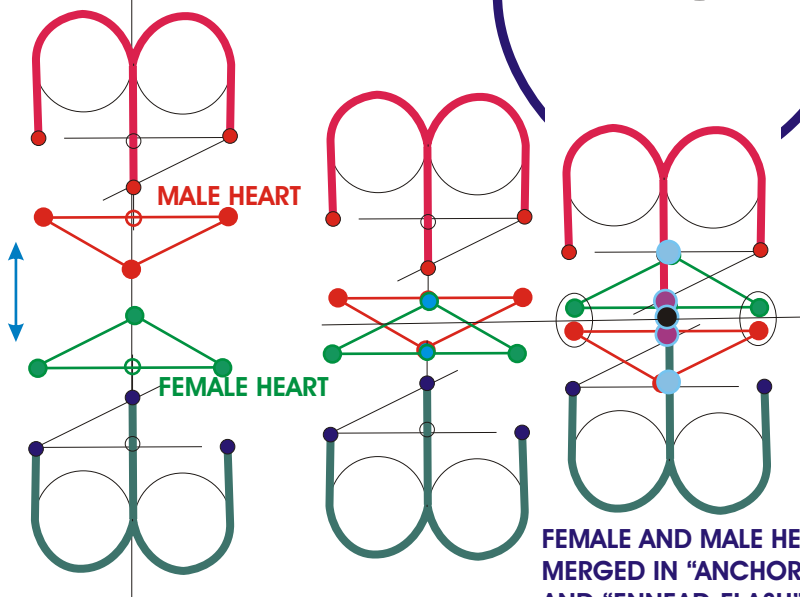

"Pool of Shinn"

RESHEL/TECHAD (ISIS EYE) 3RD BREASTPLATE OF METATRON

INCLUDES OTHER BREASTPLATES:
 "PYRALILIUM" (STAR TETRAHEDRON)
 "JOHANOUS" (STELLAR, PENTA-DOVE)
 "EYE OF RA" (RHOMBIC TIME GATES, ETC.)

FEMALE HALF SHOWN HERE

EYE OF RA,
 GOLDEN RATIO
 RHOMBUS

ANGLES VARIABLE:
 NUUR ANGLE (26.3 deg)
 ("BETHLEHEM ANGLE")

HEBREW LETTER SHIYN (#300)
 (PROTOSINIATIC GLYPHS)

THOTH'S LOGO
 (LILY: TRIDENT)

FEMALE AND MALE HEARTS
 MERGED IN "ANCHOR OF GOD"
 AND "ENNEAD-FLASH", AERIOPAX
 PYRAMID APICES.