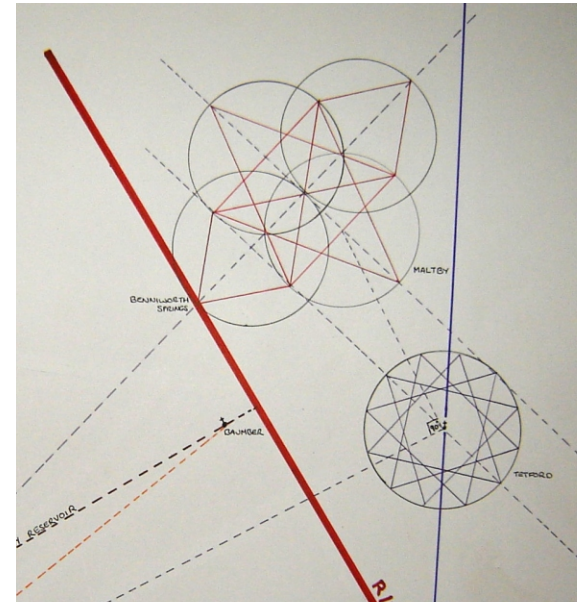

**WORKSHEET: TONY'S GRID (ON RHUN HABAR AXIS)**  
**RESHEL COMPARISON: TOTAL GRID FORMS AMAZING RESHEL!**

GRAIL CREATES ELIXIR  
 TELEPLANE WITH THE  
 RHUN HABAR AXIS

THRESHOLD OF SYTHIA (PYRAMID, TETRAHEDRON BASE0

POOL OF MOON, LIFE, SHIN (PENTA STAR BASE AND THE  
 RHOMBIC MINOR AXIS)

GRID ROTATED FOR CONVENIENCE IN MEASUREMENT.

TONY'S GRID STRONGLY SUGGESTS NEUTRA  
 UNIVERSE MATRIX.

TETRAHEDRON BASED ON  
 THE HAEPATHIA'S SIZE

RESHEL SCALE

TONY'S SCALE

60°