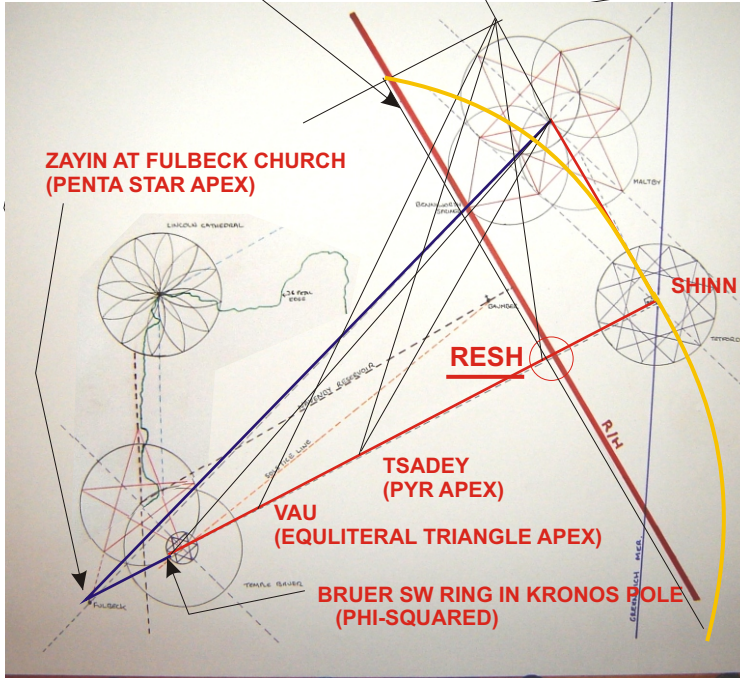

**WORKSHEET: TONY'S GRID (ON RHUN HABAR AXIS)**  
**RESHEL COMPARISON: TOTAL GRID FORMS AMAZING RESHEL!**

GRAIL CREATES ELIXIR  
 TELEPLANE WITH THE  
 RHUN HABAR AXIS

THRESHOLD OF SYTHIA (PYRAMID, TETRAHEDRON BASE0

POOL OF MOON, LIFE, SHIN (PENTA STAR BASE AND THE  
 RHOMBIC MINOR AXIS)

GRID ROTATED FOR CONVENIENCE IN MEASUREMENT.

TONY'S GRID STRONGLY SUGGESTS NEUTRA  
 UNIVERSE MATRIX.

TETRAHEDRON BASED ON  
 THE HAEPATHIA'S SIZE

RESHEL SCALE

TONY'S SCALE

60°