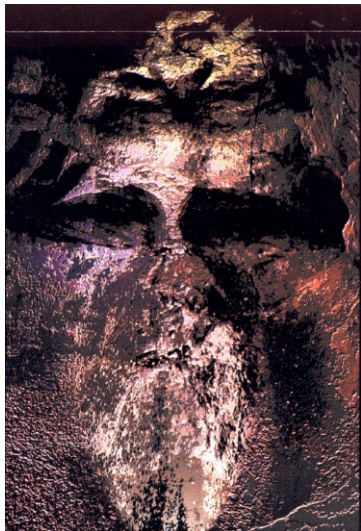

ROSSLYN GLEN

HEMPH'TORA (MAZUR SEED HOLDER): SOUTH/ EAST BANK OF THE NORTH ESK RIVER, NEAR CASTLE.

FACE WITH FIGRUE ON TOP
RESEMBLES A TURTLE. FACE
IS ABOUT 20 FEET IN HEIGHT.

TOM

RECLINING FIGURE
ABOUT 8 FEET LONG

TURTLE (?)
FACE
SMALL BOY

BORDER COLLIE