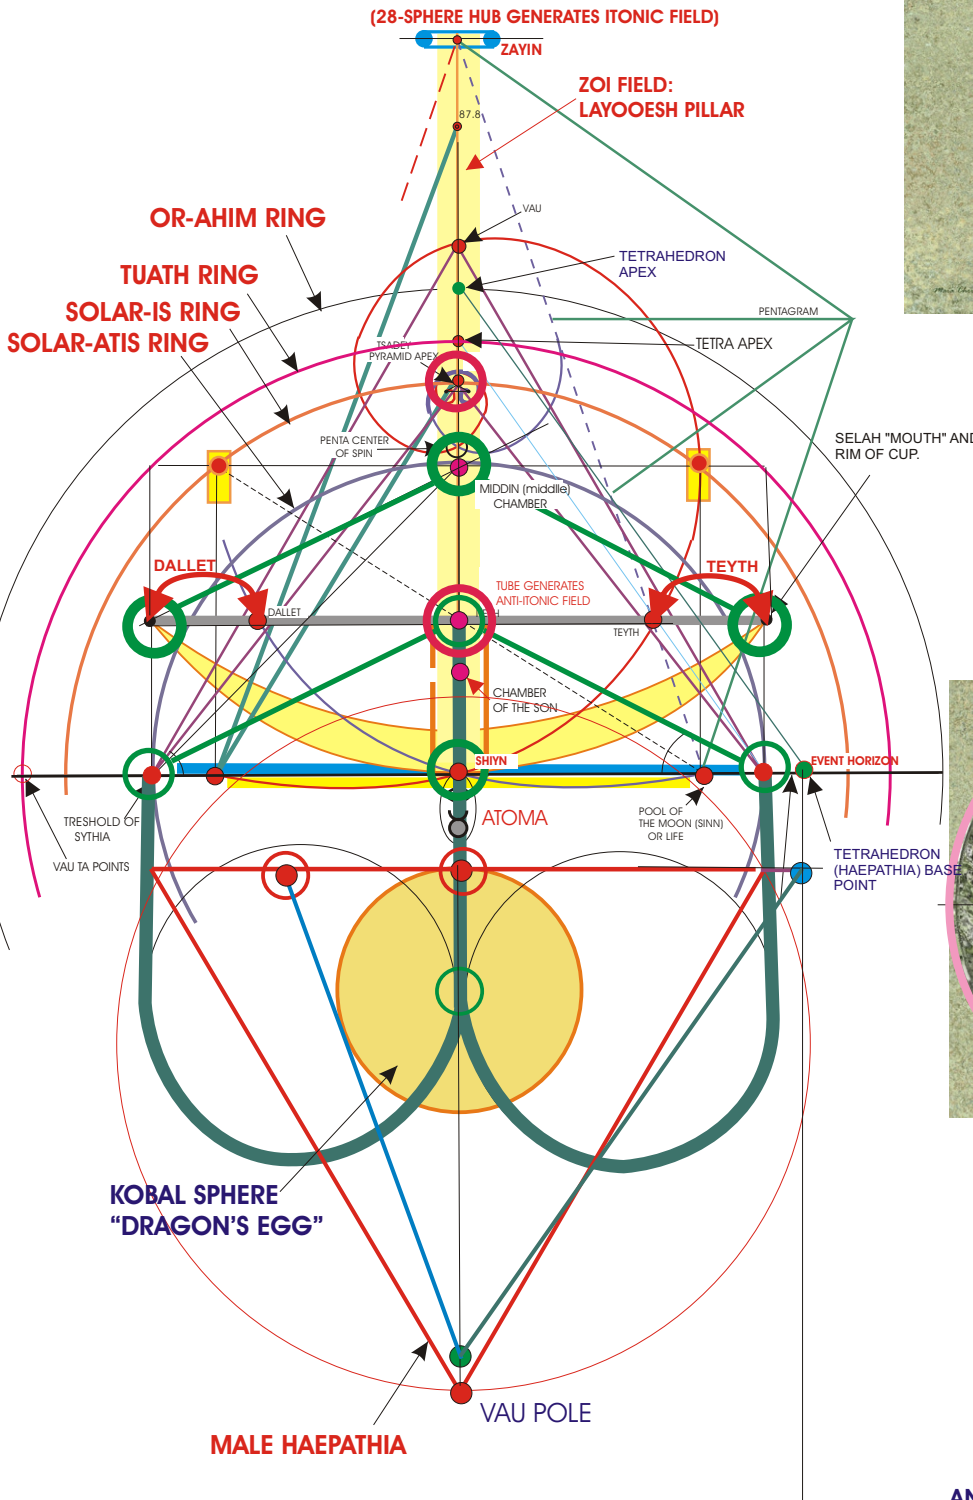

**WORKSHEET:
"POOL OF SHIYN" WITH THE PTAH HOLD RESHEL.
(BASIS FOR MALE/FEMALE HEART CONFIG.)**

"RAISING THE SERPENT/SHAMIR" (JOHN 3:14-15)

ASOFADA SHIELD

ANGLES VARIABLE:
 NUUR ANGLE (26.3 deg)
 ("BETHLEHEM ANGLE")

HEBREW LETTER SHIYN (#300)
 (PROTOSINIATIC GLYPHS)

**THOTH'S LOGO
(LILY: TRIDENT)**