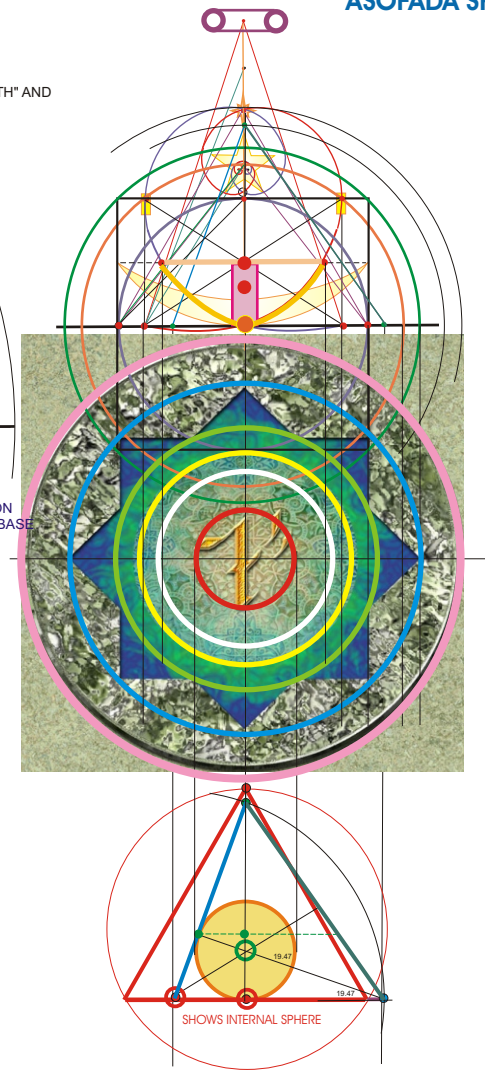

**WORKSHEET:
"POOL OF SHIYN" WITH THE PTAH HOLD RESHEL.
(BASIS FOR MALE/FEMALE HEART CONFIG.)**

"RAISING THE SERPENT/SHAMIR" (JOHN 3:14-15)

ASOFADA SHIELD

ANGLES VARIABLE:
 NUUR ANGLE (26.3 deg)
 ("BETHLEHEM ANGLE")

HEBREW LETTER SHIYN (#300)
 (PROTOSINIATIC GLYPHS)

**THOTH'S LOGO
(LILY: TRIDENT)**