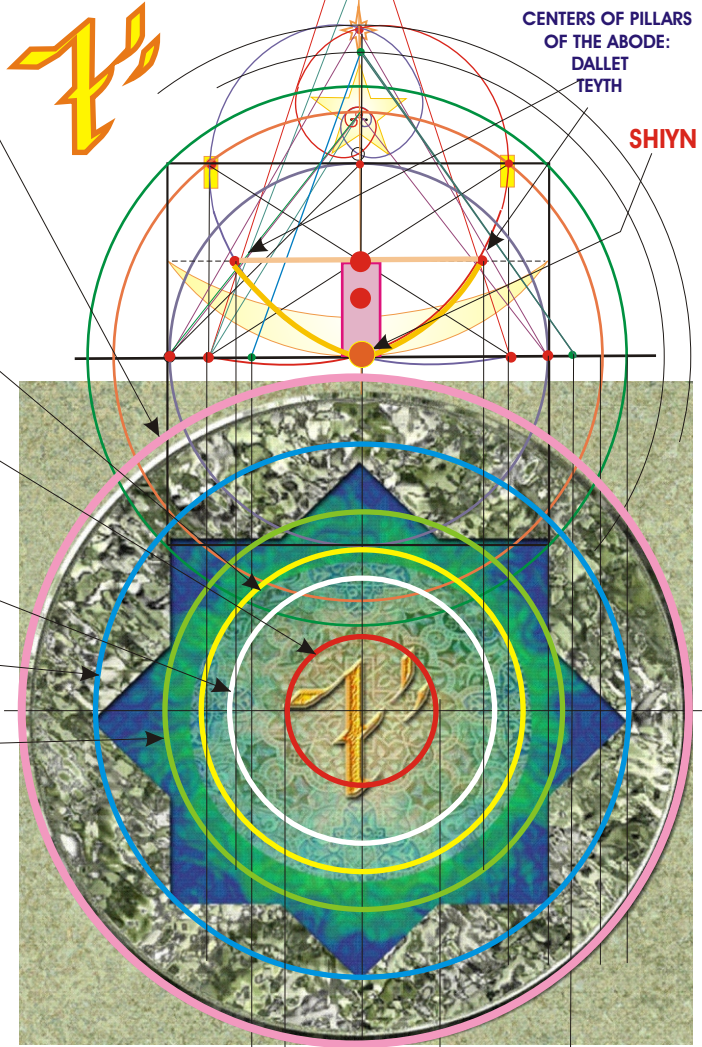

SOLAR-IS RING: DIMENSIONAL HOLO-RING STABILIZER WHICH STABILIZES THE PTAH HOLD WITHIN INNER 'UNIVERSE' OF NO-TIME / SPACE. "IS: INSERT IN."

WINGED SHAMIR: (ZAR-TAKii CRYSTAL)

INNER CORE SPHERE (KOBAL SPHERE) OF THE TETRAHEDRON: "SAPHA: THE WAY TO DIVINITY OR SACRED UNITY." LEADS TO CHAMBER OF THE SON. "MY LOVE ARISES WITH THE NIGHT, SHE PENETRATES ALL EXPERIENCE WITH HER BEAUTY AND REIGNS SUPREME OVER THE DAY. SHE IS THE DESIRE OF THE SOUL COMPLETED IN THE UNITY OF SPIRIT." (AN AKASHIC TRANSLATION FROM THE BOOK OF QUEEN SAPHA.)

SHIYN POLE

SHOWS INTERNAL SPHERE
HYPOTETRA (MODAAS) SPHERE

ANGLES VARIABLE:
NUUR ANGLE (26.3 deg)
("BETHLEHEM ANGLE")

HEBREW LETTER SHIYN(#300)
(PROTOSINIATIC GLYPHS)

**THOTH'S LOGO
(LILY: TRIDENT)**