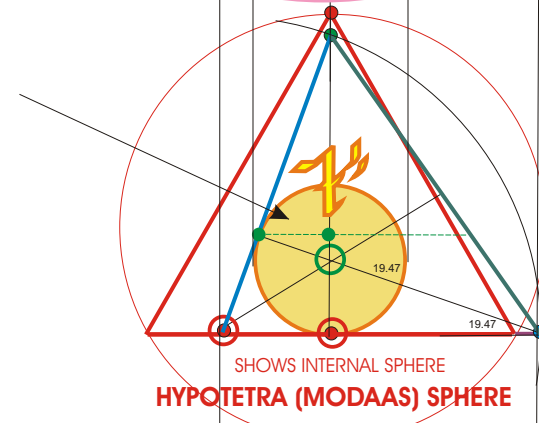

SOLAR-IS RING: DIMENSIONAL HOLO-RING STABILIZER WHICH STABILIZES THE PTAH HOLD WITHIN INNER 'UNIVERSE' OF NO-TIME / SPACE. "IS: INSERT IN."

WINGED SHAMIR: (ZAR-TAKii CRYSTAL)

INNER CORE SPHERE (KOBAL SPHERE) OF THE TETRAHEDRON: "SAPHA: THE WAY TO DIVINITY OR SACRED UNITY." LEADS TO CHAMBER OF THE SON. "MY LOVE ARISES WITH THE NIGHT, SHE PENETRATES ALL EXPERIENCE WITH HER BEAUTY AND REIGNS SUPREME OVER THE DAY. SHE IS THE DESIRE OF THE SOUL COMPLETED IN THE UNITY OF SPIRIT." (AN AKASHIC TRANSLATION FROM THE BOOK OF QUEEN SAPHA.)

"RAISING THE SERPENT/SHAMIR" (JOHN 3:14-15)

ASOFADA SHIELD

ZAYIN POLE: 28 SPHERE TORUS GENERATES ITONIC PARTICLES

Zoi AND LAYOOESH PILLAR AS BASE; ADD TEMPLATES.

CENTERS OF PILLARS OF THE ABODE: DALLET TEYTH

SHIYN POLE

SHOWS INTERNAL SPHERE
HYPOTETRA (MODAAS) SPHERE

ANGLES VARIABLE:
NUUR ANGLE (26.3 deg)
("BETHLEHEM ANGLE")

HEBREW LETTER SHIYN(#300)
(PROTOSINIATIC GLYPHS)

**THOTH'S LOGO
(LILY: TRIDENT)**