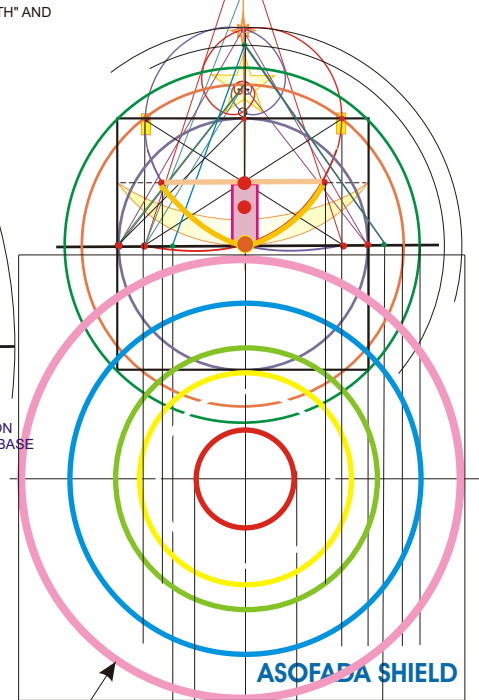

WORKSHEET:
"POOL OF SHIYN" WITH THE PTAH HOLD RESHEL.
 (BASIS FOR MALE/FEMALE HEART CONFIG.)

"RAISING THE SERPENT/SHAMIR" (JOHN 3:14-15)

9-POINT "ANCHOR OF GOD"

HORIZON OF THOTH, (TELEPLANE)

INSERT MEDALLION
 PINK RING IS OUTER
 RING.

ANGLES VARIABLE:
 NUUR ANGLE (26.3 deg)
 ("BETHLEHEM ANGLE")

HEBREW LETTER SHIYN (#300)
 (PROTOSINIATIC GLYPHS)

THOTH'S LOGO
 (LILY: TRIDENT)