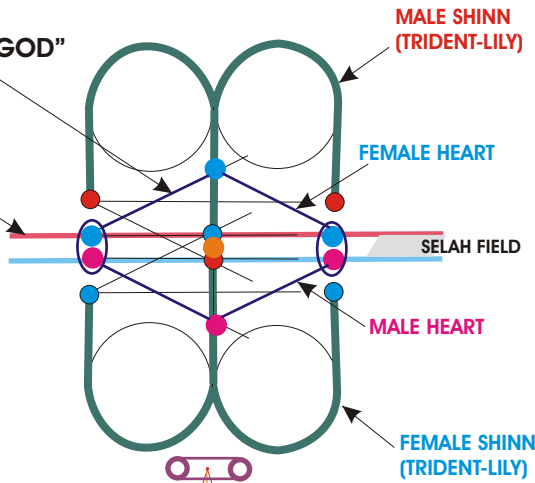

WORKSHEET:
"POOL OF SHIYN" WITH THE PTAH HOLD RESHEL.
 (BASIS FOR MALE/FEMALE HEART CONFIG.)

"RAISING THE SERPENT/SHAMIR" (JOHN 3:14-15)

9-POINT "ANCHOR OF GOD"

HORIZON OF THOTH, (TELEPLANE)

INSERT MEDALLION
 PINK RING IS OUTER
 RING.

ANGLES VARIABLE:
 NUUR ANGLE (26.3 deg)
 ("BETHLEHEM ANGLE")

HEBREW LETTER SHIYN (#300)
 (PROTOSINIATIC GLYPHS)

THOTH'S LOGO
 (LILY: TRIDENT)