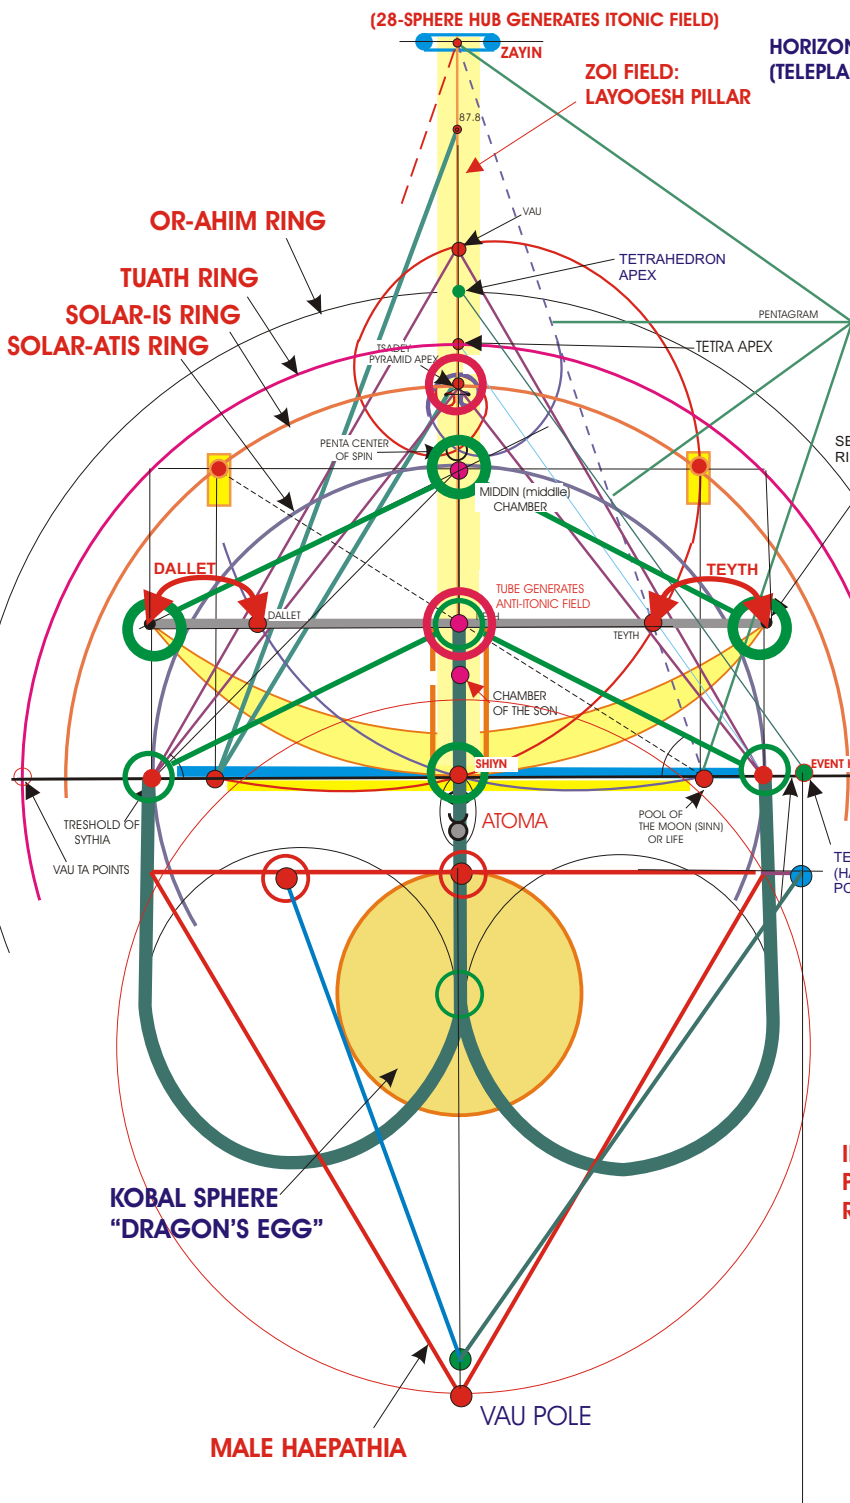

WORKSHEET:
"POOL OF SHIYN" WITH THE PTAH HOLD RESHEL.
 (BASIS FOR MALE/FEMALE HEART CONFIG.)

"RAISING THE SERPENT/SHAMIR" (JOHN 3:14-15)

9-POINT "ANCHOR OF GOD"

HORIZON OF THOTH, (TELEPLANE)

INSERT MEDALLION
 PINK RING IS OUTER
 RING.

ANGLES VARIABLE:
 NUUR ANGLE (26.3 deg)
 ("BETHLEHEM ANGLE")

HEBREW LETTER SHIYN (#300)
 (PROTOSINIATIC GLYPHS)

THOTH'S LOGO
 (LILY: TRIDENT)