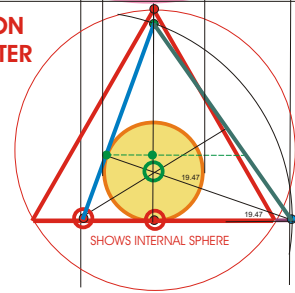

WORKSHEET:
"POOL OF SHIYN" WITH THE PTAH HOLD RESHEL.
 (BASIS FOR MALE/FEMALE HEART CONFIG.)

"RAISING THE SERPENT/SHAMIR" (JOHN 3:14-15)

9-POINT "ANCHOR OF GOD"

HORIZON OF THOTH, (TELEPLANE)

INSERT MEDALLION
 PINK RING IS OUTER
 RING.

ANGLES VARIABLE:
 NUUR ANGLE (26.3 deg)
 ("BETHLEHEM ANGLE")

HEBREW LETTER SHIYN (#300)
 (PROTOSINIATIC GLYPHS)

THOTH'S LOGO
 (LILY: TRIDENT)