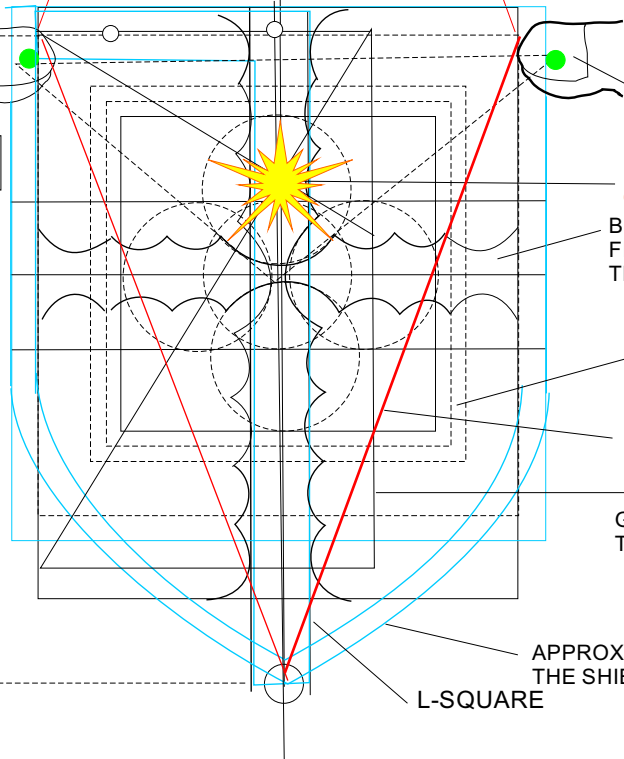

CLAN SINCLAIR SHIELD WORKSHEET (ROSSLYN CHAPEL TEMPLATE STUDY)

HARMONIC POINTS TO BE LOCATED IN THE HELM, WREATH AND CREST.

POSITION GEMS IN SHIELD CORRELATING WITH THE RESHEL POLES.

SHIELD OVER BODY ENHANCES HUMAN CHAKRAS. TEMPLE, BODY, SHIELD ARE ONE.

EYE OF RA RHOMBUS (THE TIME GATE) IS A "LOZENGE", SUPPOSED TO BE RESERVED FOR FEMALES.

"L-CHAPEL" TIME GATE, ETC.

MOST OF CHRISTIC RESHEL HALF TOWARDS GLEN.

YUD (THUMB) POINTS, POSSIBLY USED AS DIONE COUPLET POLES WITH THE CENTER AS THE PYRAMID'S APEX.

GLORY POINT

BLACK CROSS: THE SELAH FIELD OF ALL REALITY FRAMES, THE ESSENCE OF THE L-PATH.

VARIOUS "RINGS" OR LEVELS OF THE PYRAMID, SEEN IN A PLAN VIEW.

"BOTTOM" HALF OF THE "EYE OF RA" GOLDEN RHOMBUS (2.618) TIME GATE.

L-SQUARE'S GOLDEN RECTANGLE: THE LOWER CHAPEL.

ROUGH DRAFT SHOWING ENGRAILED CROSS ON THE SINCLAIR SHIELD. SHOWS THE POSITIONS OF OTHER RELEVANT RESHELPOLES LOCATED IN THE CHAPEL MATRIX SUPERIMPOSED ON THE SHIELD.