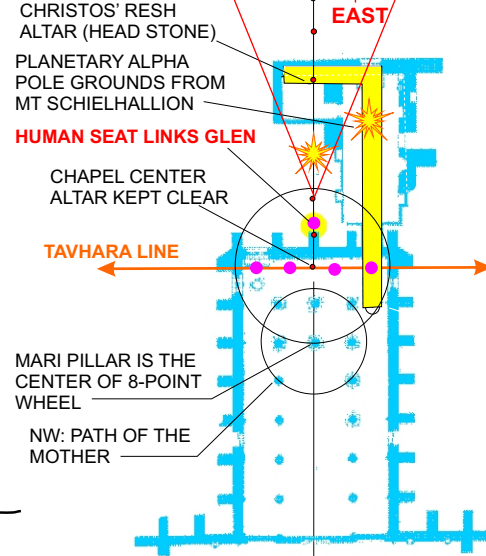

CLAN SINCLAIR SHIELD WORKSHEET (ROSSLYN CHAPEL TEMPLATE STUDY)

HARMONIC POINTS TO BE LOCATED IN THE HELM, WREATH AND CREST.

POSITION GEMS IN SHIELD CORRELATING WITH THE RESHEL POLES.

SHIELD OVER BODY ENHANCES HUMAN CHAKRAS. TEMPLE, BODY, SHIELD ARE ONE.

EYE OF RA RHOMBUS (THE TIME GATE) IS A "LOZENGE", SUPPOSED TO BE RESERVED FOR FEMALES.

"L-CHAPEL" TIME GATE, ETC.

MOST OF CHRISTIC RESHEL HALF TOWARDS GLEN.

YUD (THUMB) POINTS, POSSIBLY USED AS DIONE COUPLET POLES WITH THE CENTER AS THE PYRAMID'S APEX.

GLORY POINT

BLACK CROSS: THE SELAH FIELD OF ALL REALITY FRAMES, THE ESSENCE OF THE L-PATH.

VARIOUS "RINGS" OR LEVELS OF THE PYRAMID, SEEN IN A PLAN VIEW.

"BOTTOM" HALF OF THE "EYE OF RA" GOLDEN RHOMBUS (2.618) TIME GATE.

L-SQUARE'S GOLDEN RECTANGLE: THE LOWER CHAPEL.

ROUGH DRAFT SHOWING ENGRAILED CROSS ON THE SINCLAIR SHIELD. SHOWS THE POSITIONS OF OTHER RELEVANT RESHELPOLES LOCATED IN THE CHAPEL MATRIX SUPERIMPOSED ON THE SHIELD.