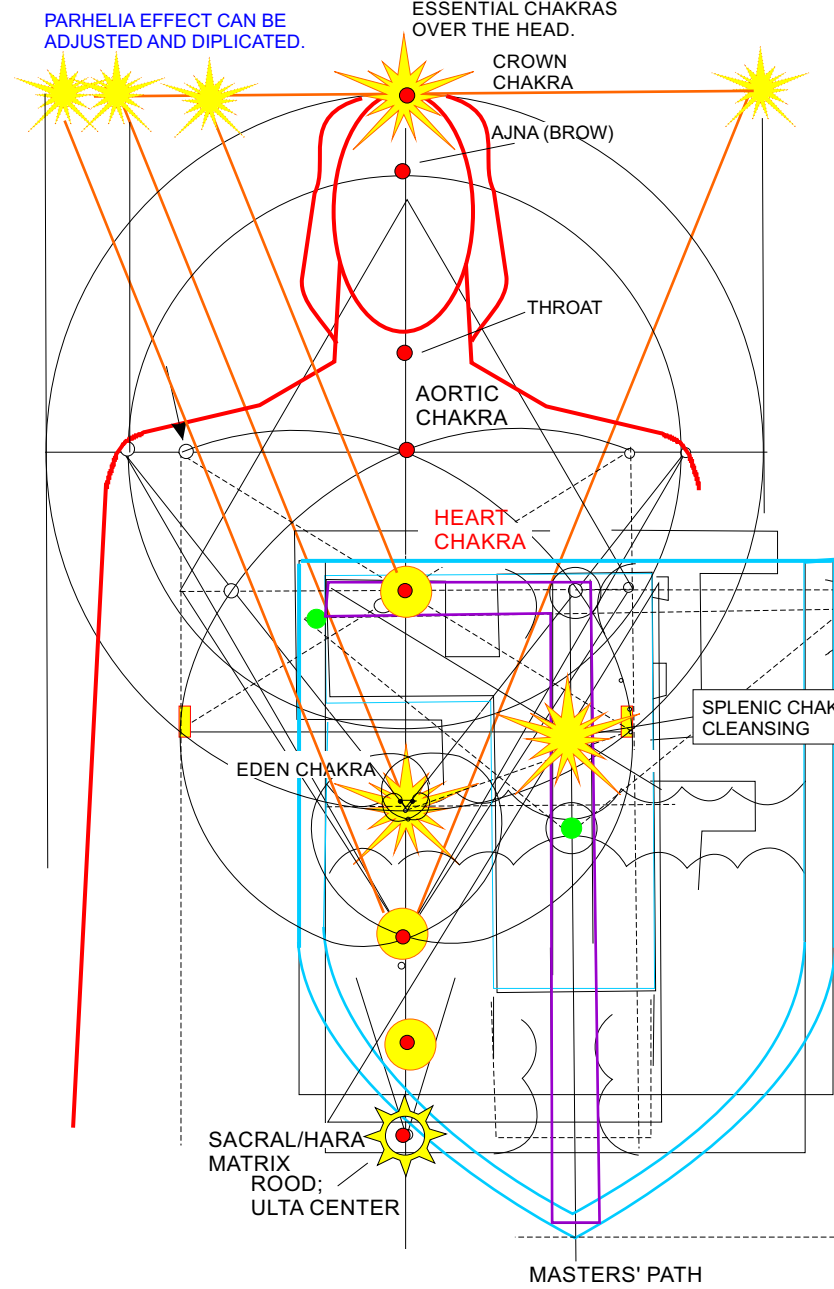

CLAN SINCLAIR SHIELD WORKSHEET (ROSSLYN CHAPEL TEMPLATE STUDY)

HARMONIC POINTS TO BE LOCATED IN THE HELM, WREATH AND CREST.

POSITION GEMS IN SHIELD CORRELATING WITH THE RESHEL POLES.

SHIELD OVER BODY ENHANCES HUMAN CHAKRAS. TEMPLE, BODY, SHIELD ARE ONE.

EYE OF RA RHOMBUS (THE TIME GATE) IS A "LOZENGE", SUPPOSED TO BE RESERVED FOR FEMALES.

"L-CHAPEL" TIME GATE, ETC.

MOST OF CHRISTIC RESHEL HALF TOWARDS GLEN.

YUD (THUMB) POINTS, POSSIBLY USED AS DIONE COUPLET POLES WITH THE CENTER AS THE PYRAMID'S APEX.

GLORY POINT

BLACK CROSS: THE SELAH FIELD OF ALL REALITY FRAMES, THE ESSENCE OF THE L-PATH.

VARIOUS "RINGS" OR LEVELS OF THE PYRAMID, SEEN IN A PLAN VIEW.

"BOTTOM" HALF OF THE "EYE OF RA" GOLDEN RHOMBUS (2.618) TIME GATE.

L-SQUARE'S GOLDEN RECTANGLE: THE LOWER CHAPEL.

ROUGH DRAFT SHOWING ENGRAILED CROSS ON THE SINCLAIR SHIELD. SHOWS THE POSITIONS OF OTHER RELEVANT RESHELPOLES LOCATED IN THE CHAPEL MATRIX SUPERIMPOSED ON THE SHIELD.