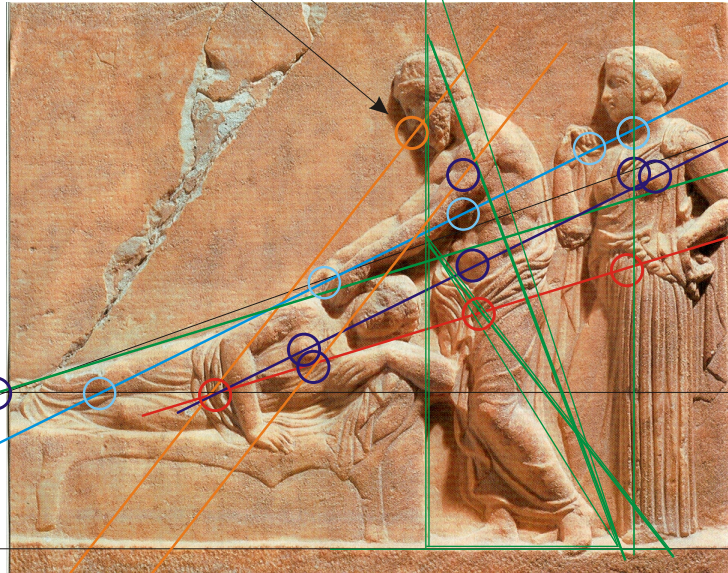

# BIRD-SERPENT STAFF OF ASKLEPIOS

ASKLEPIOS HEALS A PATIENT ASSISTED BY DAUGHTER HYGEIA. THE STELA FROM THE ENTRANCE TO THE SANCTUARY OF ASKLEPIOS IN PIRAEUS, GREECE. ANGLES SHOW THE ENERGY DYNAMICS, THE CHAKRAS INDICATE PROCESS LINKS.

NOSE IMPORTANT IN PAST: "BREATH OF LIFE"

HIGH/LOW FREQUENCIES TIME GATES: STAFF/PILLAR OF ASKLEPIOS, GT. PYRAMID COSMIC LIFE CYCLE (PS 118:19-24)

5TH, 3RD, HAND CHAKRAS 26.3°

4TH/2ND/1ST CHAKRAS (WOMENS' HEARTS, PATIENT'S ROOT, HEALER'S 2ND... "WOMB.") 26.3°

ROOT CHAKRA (HARA) GENITAL AREA 17°

PROBABLE PRIMARY BASE (FOUNDATION) POINT: FOOT CHAKRAS.

ROIL POLE: TETRAHEDRON 19.47°

PATIENT'S HORIZON

EVENT HORIZON

GREAT PYRAMID COSMIC LIFE-CYCLE CIRCADIAN CYCLE. 51.8°