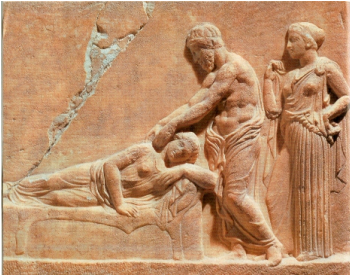

# BIRD-SERPENT STAFF OF ASKLEPIOS

ASKLEPIOS HEALS A PATIENT ASSISTED BY DAUGHTER HYGEIA. THE STELA FROM THE ENTRANCE TO THE SANCTUARY OF ASKLEPIOS IN PIRAEUS, GREECE. ANGLES SHOW THE ENERGY DYNAMICS, THE CHAKRAS INDICATE PROCESS LINKS.

NOSE IMPORTANT IN PAST: "BREATH OF LIFE"

HIGH/LOW FREQUENCIES TIME GATES: STAFF/PILLAR OF ASKLEPIOS, GT. PYRAMID COSMIC LIFE CYCLE (PS 118:19-24)

5TH, 3RD, HAND CHAKRAS 26.3°

4TH/2ND/1ST CHAKRAS (WOMENS' HEARTS, PATIENT'S ROOT, HEALER'S 2ND... "WOMB.") 26.3°