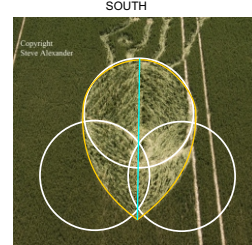

ThothHorRa: There is no "gestation" or "birth" through a body-vessel in the New Earth / Numis'OM. All "birth" functions through a building of energies along specific grid points, manifesting as a whole merkabah. One can then choose a "form" from that energy field via thought-as-desire. **The New Earth Arks are sensitive to Lotus Loci transformations in the Pure Gem Body which as a whole Merkabah manifests the grid for the individual Pure Gem bodies. The Lotus Loci creates the whole patterning necessary for LIFE in the New Earth. The Arks carry out the actual positioning of the nodes with the bio-chemical formations of the Loci.**

THE BAR-EN UNIVERSAL CONNECTOR DYNAMIC RESONANT WITH THE CENTRAL SUNS.