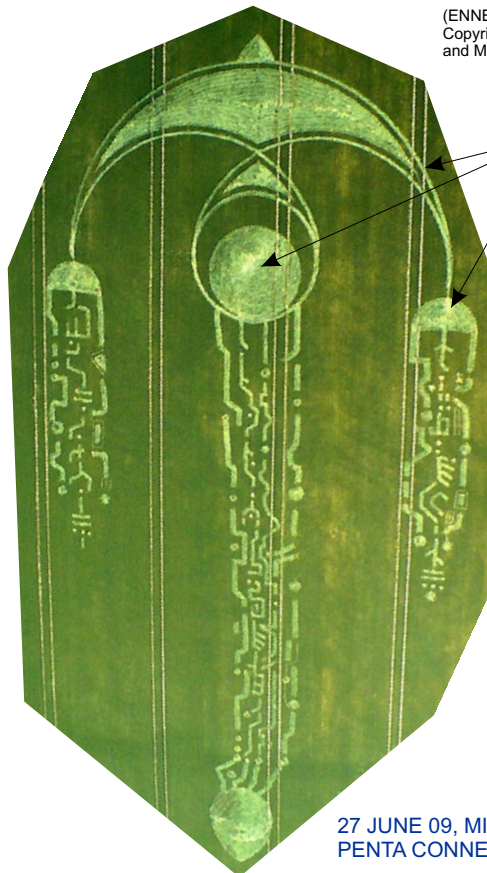

SOLARIAN BEE
 21-22 JUNE 09 FORMATION,
 8-8-8, BEIJING MATRIX

Copyright Steve Alexander
 From a photo by Steve Alexander
 Copyright, 2009

SOUTH

Copyright Steve Alexander

NORTH

SERAPHIC ENNEAD LOGO

Sapphire in middle of rings.

Radionic number

4444.259

(NOTE 16.16)

ENNEAD WINGED STAFF, CAN BE USED BY THE SOLARIANS AND ALSO TO BE THE INTERFACE SYSTEM AT THE POINT WHERE THE CHERUBIM WINGS TOUCH OVER THE ARK. THE SERAPHIC ENNEAD GROUP USES THE "9" AS THEIR VIBRATIONAL FUNCTION.

File: ArkEnnead01.cdr

(ENNEAD LINK FIGURE 2, PG 5, "KOALA", Copyright 1993, 1996 Johannah Grove; Simeon and Maia Nartoomid.)

BAR-EN CONNECTOR

BAR-EN FORMATION LINKED WITH URMAGA PROCESSES IN MAY, 2009, CHARLOTTESVILLE, VA.