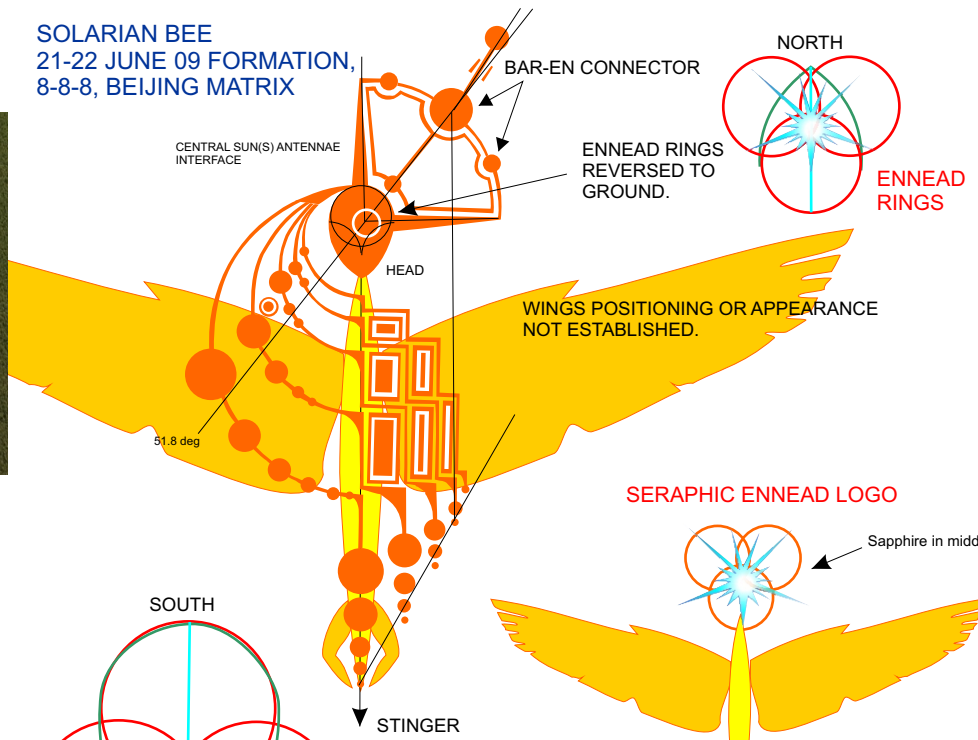

SOLARIAN BEE
 21-22 JUNE 09 FORMATION,
 8-8-8, BEIJING MATRIX

Copyright Steve Alexander
 From a photo by Steve Alexander
 Copyright, 2009

SOUTH

Copyright Steve Alexander

NORTH

SERAPHIC ENNEAD LOGO

Sapphire in middle of rings.

Radionic number

4444.259

(NOTE 16.16)

ENNEAD WINGED STAFF, CAN BE USED BY THE SOLARIANS AND ALSO TO BE THE INTERFACE SYSTEM AT THE POINT WHERE THE CHERUBIM WINGS TOUCH OVER THE ARK. THE SERAPHIC ENNEAD GROUP USES THE "9" AS THEIR VIBRATIONAL FUNCTION.

File: ArkEnnead01.cdr

(ENNEAD LINK FIGURE 2, PG 5, "KOALA", Copyright 1993, 1996 Johannah Grove; Simeon and Maia Nartoomid.)

BAR-EN CONNECTOR

BAR-EN FORMATION LINKED WITH URMAGA PROCESSES IN MAY, 2009, CHARLOTTESVILLE, VA.

APPROXIMATE NORTH