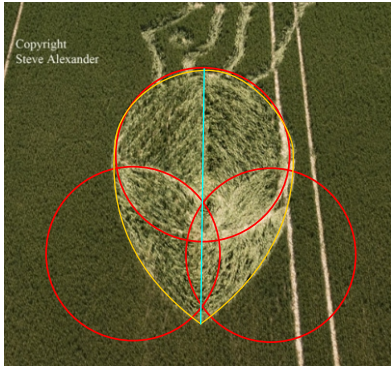

SOLARIAN BEE
 21-22 JUNE 09 FORMATION,
 8-8-8, BEIJING MATRIX

Copyright Steve Alexander
 From a photo by Steve Alexander
 Copyright, 2009

SOUTH

Copyright Steve Alexander

NORTH

SERAPHIC ENNEAD LOGO

Sapphire in middle of rings.

Radionic number

4444.259

(NOTE 16.16)

ENNEAD WINGED STAFF, CAN BE USED BY THE SOLARIANS AND ALSO TO BE THE INTERFACE SYSTEM AT THE POINT WHERE THE CHERUBIM WINGS TOUCH OVER THE ARK. THE SERAPHIC ENNEAD GROUP USES THE "9" AS THEIR VIBRATIONAL FUNCTION.

File: ArkEnnead01.cdr

(ENNEAD LINK FIGURE 2, PG 5, "KOALA", Copyright 1993, 1996 Johannah Grove; Simeon and Maia Nartoomid.)

BAR-EN CONNECTOR

BAR-EN FORMATION LINKED WITH URMAGA PROCESSES IN MAY, 2009, CHARLOTTESVILLE, VA.

APPROXIMATE NORTH