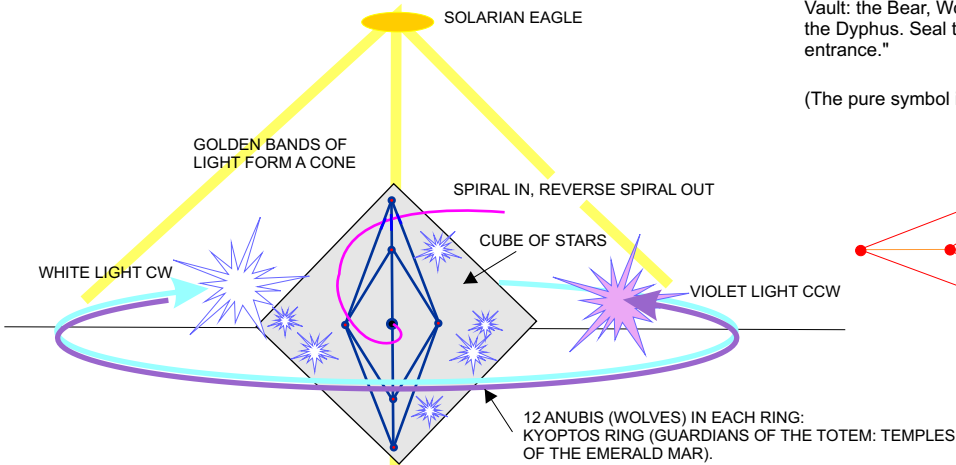

3-RHOMBIC PARHELION

'RION closed circuit of the O'RION stellar matrix.

"May Grace manifest within us a perfected universe. Streams of fire from the Central Flame carry our Spirit to wed the Metatron in all the power of His coming. Rushing of the psalms through the throats of doves return to Her bosom, all. Link by link, the chains respond to the heat of the Shining Presence, melting into one heart of gold. Hail to the Guardians of the Vault: the Bear, Wolf, Lion, Unicorn, Phoenix, Dolphin, Dove, Cameron and the Dyphus. Seal the ring, bind the stone, open the crown; we await entrance."

(The pure symbol is a Diamond Dove, flashing.)

SOME OF THE IMAGES USED IN RHOMBIC IMPLSION (NOT TO BE USED WITHOUT INSTRUCTION !)

3-RHOMBIC PARHELION

'RION closed circuit of the O'RION stellar matrix. Sends a shock wave or "global terrain field" sweeping through the Temple. The eastern matrix (stairs and porch to Center) forms an upward spiral from these geometries.

HALF OF RHOMBUS SHOWN HERE

1ST TEMPLA MAR (NEAR PINE, AZ)

RHOMBIC AXIS AS A TELEPLANE

AXIS OPENS TO BECOME THE NEUTRA UNIVERSE "SACRED GAP"; MAZURIEL (SACRED HEART MANIFEST) FIRES THE LOCAL CENTRAL SUN (ALCYONE). INTENTIONAL FILTER CODES THE SUN (KORBOLAN). 3 SETS OF PARHELIA (DRAGONS' EYES) CREATED THROUGH REFRACTION VIA THE WORLD SOUL (META-ICE CANOPY, HEX GRIDS).

CENTRAL SUN MAZURIEL VIA ALCYONE: "FILTER": PRIMARY TEMPLE OF ALL TEMPLES OF THE EMERALD MAR: ISLE OF MANNA, KORBOLAN STATION: SOLARIAN AND SHOALAMITE ANGELIC ORDER