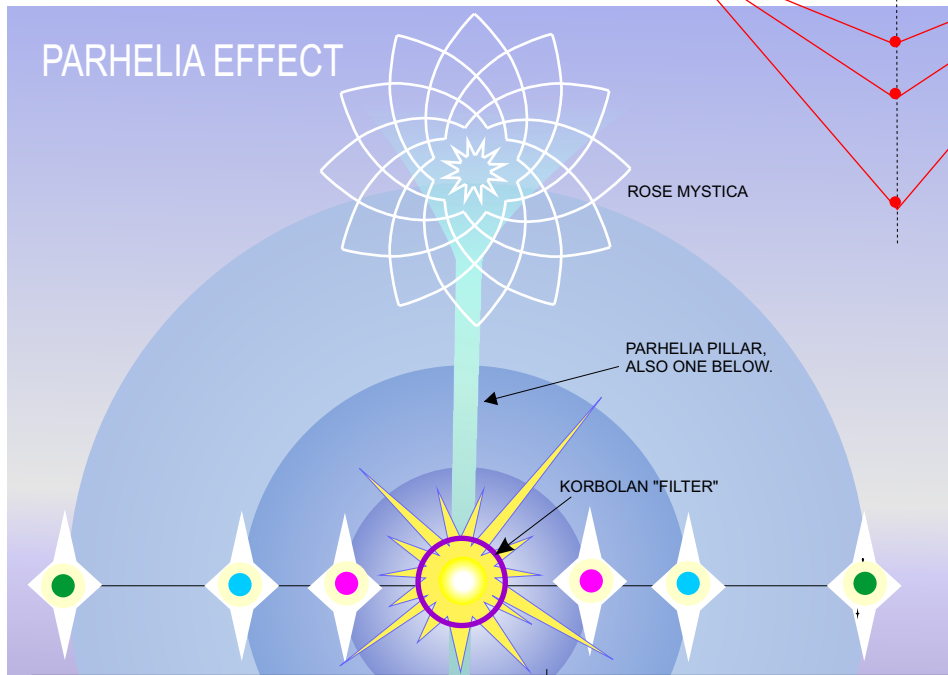

3-RHOMBIC PARHELION

'RION closed circuit of the O'RION stellar matrix.

"May Grace manifest within us a perfected universe. Streams of fire from the Central Flame carry our Spirit to wed the Metatron in all the power of His coming. Rushing of the psalms through the throats of doves return to Her bosom, all. Link by link, the chains respond to the heat of the Shining Presence, melting into one heart of gold. Hail to the Guardians of the Vault: the Bear, Wolf, Lion, Unicorn, Phoenix, Dolphin, Dove, Cameron and the Dyphus. Seal the ring, bind the stone, open the crown; we await entrance."

(The pure symbol is a Diamond Dove, flashing.)

SOME OF THE IMAGES USED IN RHOMBIC IMPLSION (NOT TO BE USED WITHOUT INSTRUCTION !)

3-RHOMBIC PARHELION

'RION closed circuit of the O'RION stellar matrix. Sends a shock wave or "global terrain field" sweeping through the Temple. The eastern matrix (stairs and porch to Center) forms an upward spiral from these geometries.

HALF OF RHOMBUS SHOWN HERE

1ST TEMPLA MAR (NEAR PINE, AZ)

RHOMBIC AXIS AS A TELEPLANE

AXIS OPENS TO BECOME THE NEUTRA UNIVERSE "SACRED GAP"; MAZURIEL (SACRED HEART MANIFEST) FIRES THE LOCAL CENTRAL SUN (ALCYONE). INTENTIONAL FILTER CODES THE SUN (KORBOLAN). 3 SETS OF PARHELIA (DRAGONS' EYES) CREATED THROUGH REFRACTION VIA THE WORLD SOUL (META-ICE CANOPY, HEX GRIDS).

CENTRAL SUN MAZURIEL VIA ALCYONE: "FILTER": PRIMARY TEMPLE OF ALL TEMPLES OF THE EMERALD MAR: ISLE OF MANNA, KORBOLAN STATION: SOLARIAN AND SHOALAMITE ANGELIC ORDER