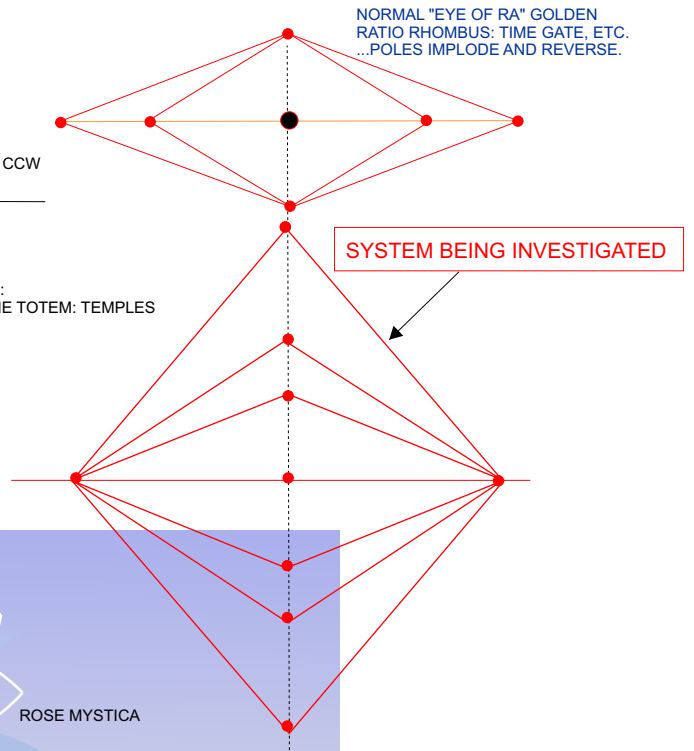

3-RHOMBIC PARHELION

'RION closed circuit of the O'RION stellar matrix.

"May Grace manifest within us a perfected universe. Streams of fire from the Central Flame carry our Spirit to wed the Metatron in all the power of His coming. Rushing of the psalms through the throats of doves return to Her bosom, all. Link by link, the chains respond to the heat of the Shining Presence, melting into one heart of gold. Hail to the Guardians of the Vault: the Bear, Wolf, Lion, Unicorn, Phoenix, Dolphin, Dove, Cameron and the Dyphus. Seal the ring, bind the stone, open the crown; we await entrance."

(The pure symbol is a Diamond Dove, flashing.)

SOME OF THE IMAGES USED IN RHOMBIC IMPLSION (NOT TO BE USED WITHOUT INSTRUCTION !)

3-RHOMBIC PARHELION

'RION closed circuit of the O'RION stellar matrix. Sends a shock wave or "global terrain field" sweeping through the Temple. The eastern matrix (stairs and porch to Center) forms an upward spiral from these geometries.

CODED FOR THE PROJECT:

KORBOLAN RING ...ALL TEMPLA MAR

ZION RING: ALL ASCENSION GRID CHAKRAS (12) (ZION NATIONAL PARK)

ENOCHIAN RING, ...48 ENOCHIAN AND NOACH-CAIN MASTERS (ISIS TEMPLE: GRAND CANYON)

SAN DIEGO

CENTRAL SUN MAZURIEL VIA ALCYONE: "FILTER": PRIMARY TEMPLE OF ALL TEMPLES OF THE EMERALD MAR: ISLE OF MANNA, KORBOLAN STATION: SOLARIAN AND SHOALAMITE ANGELIC ORDER