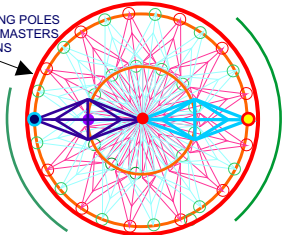

26 OUTER GENERATING POLES USING 13 ENOCHIAN MASTERS AND 13 "NEW" HUMANS